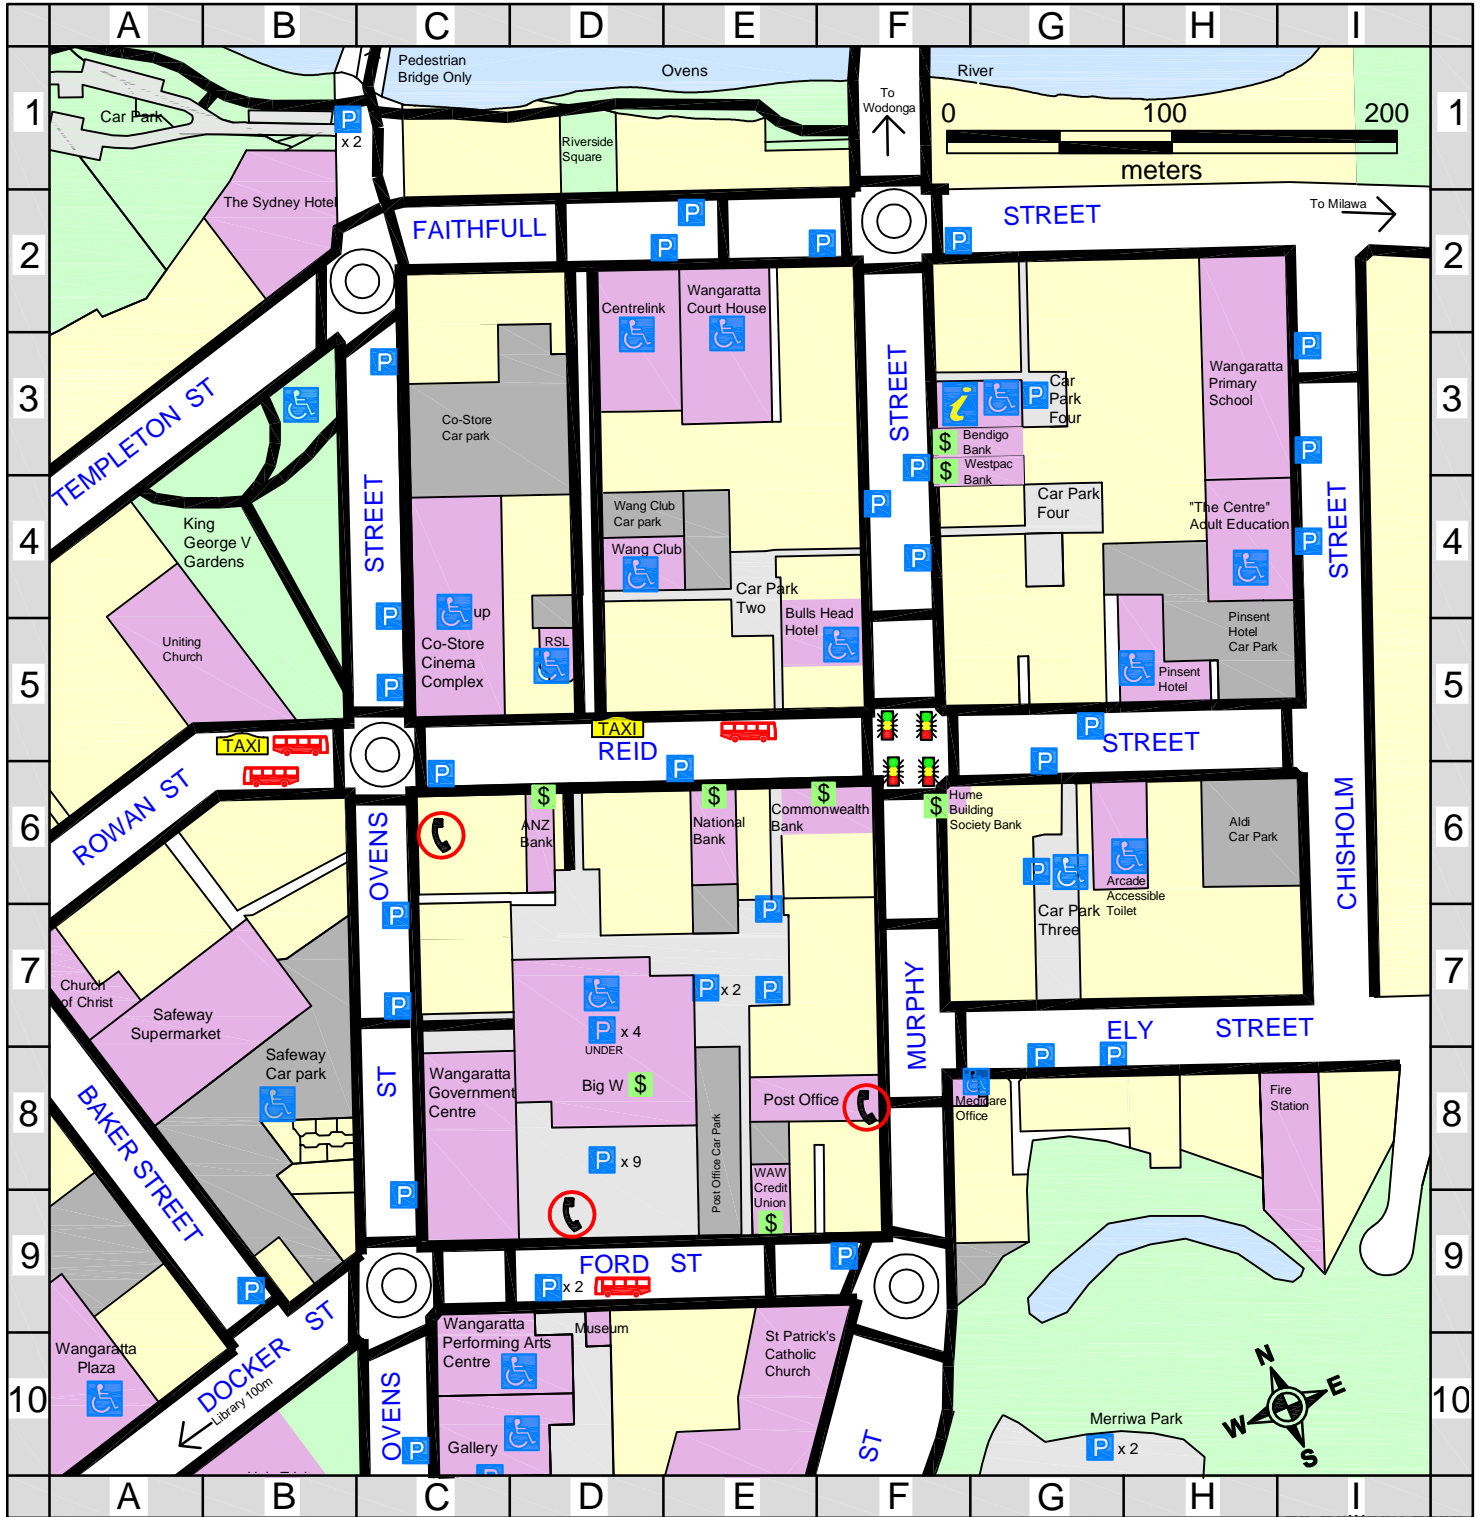

# Wangaratta CBD - MOBILITY MAP

## Access & Facilities for People with Limited Mobility

### EXPLANATION OF MAP SYMBOLS

- |                               |   |  |
|-------------------------------|---|--|
| Wheelchair Accessible Route   | Accessible Audible Pedestrian Traffic Signal Post | Significant Buildings                  |
| Designated Accessible Parking | Accessible Pay Phone                              | Car Park                               |
| Accessible Toilets            | Accessible ATM                                    | Grassed Area                           |
| Bus Stop                      | Visitor Information Centre                        | Private Off Street Parking For Patrons |
| Taxi Rank                     |   |  |

**Seating**  
 Ample seating is available on both sides of Murphy and Reid Streets. Some seating is also available in Ford, Ovens and Faithfull Streets, outside public facilities such as the Performing Arts Centre and museum. The Co-Store Cinema Complex also provides a number of seats for public use.