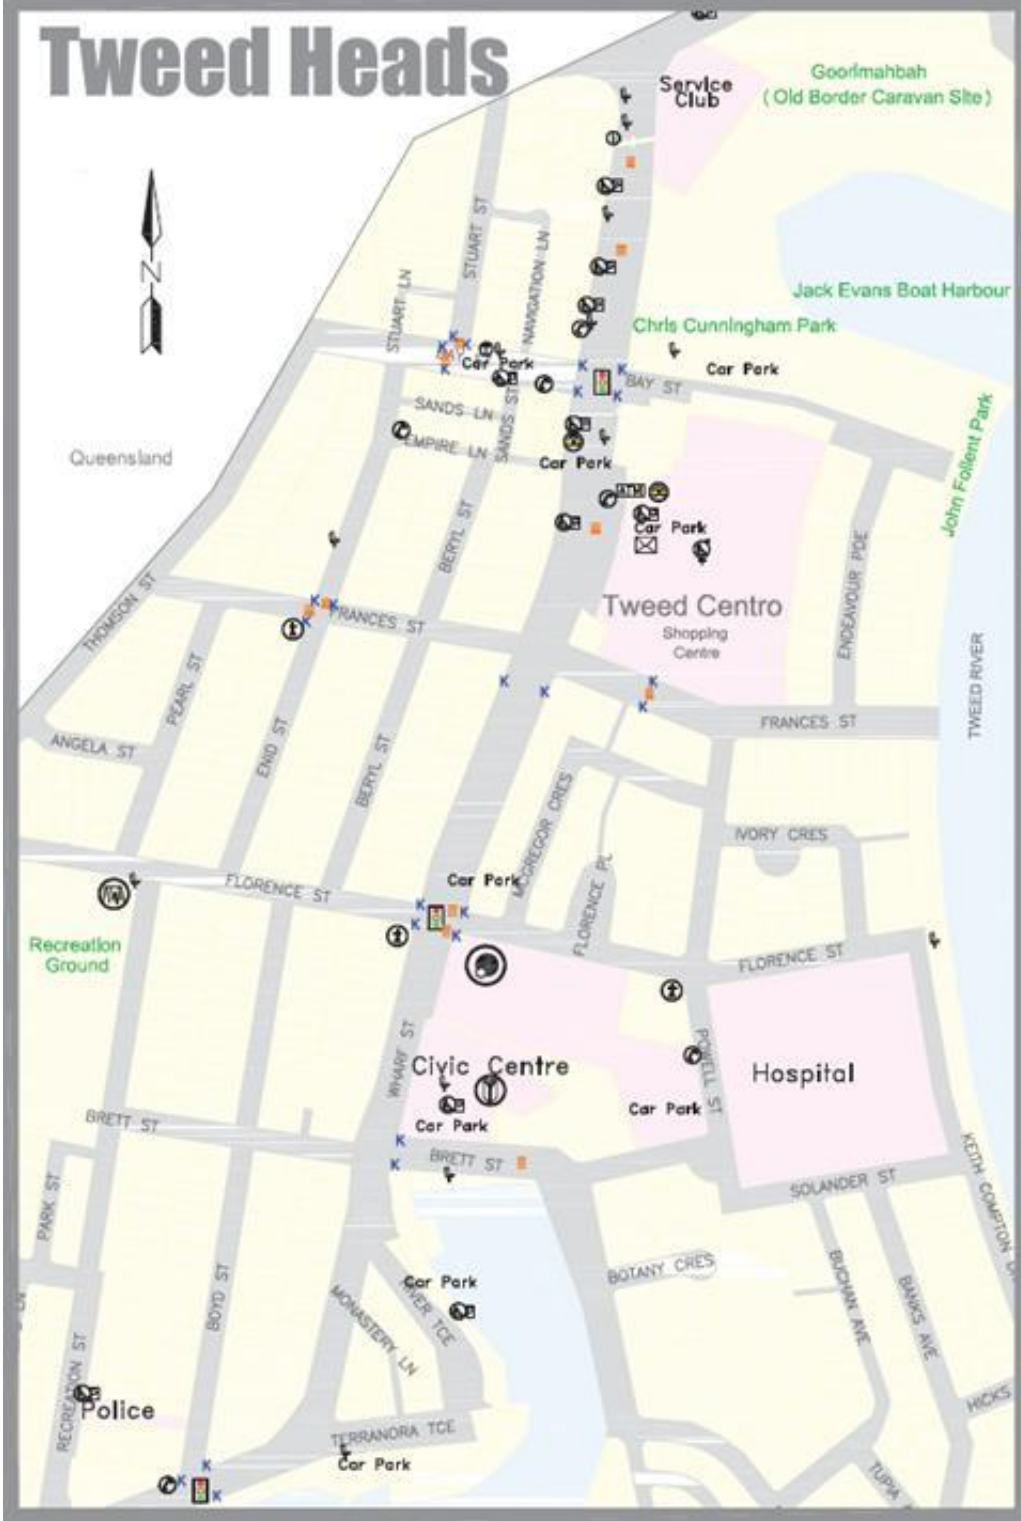

# Tweed Heads

**TWEED**  
SHIRE COUNCIL

## Legend

-  Seat
-  Disability Parking
-  Accessible Toilets
-  Kerb Ramp
-  ATM Automatic Teller Machine
-  Telephone
-  Taxi Rank
-  Church
-  Post Office
-  Playground
-  Pedestrian Crossing
-  Library
-  Bowls Club
-  Transit Centre
-  Information Centre
-  Traffic Lights
-  HACC Home & Community Care Centre