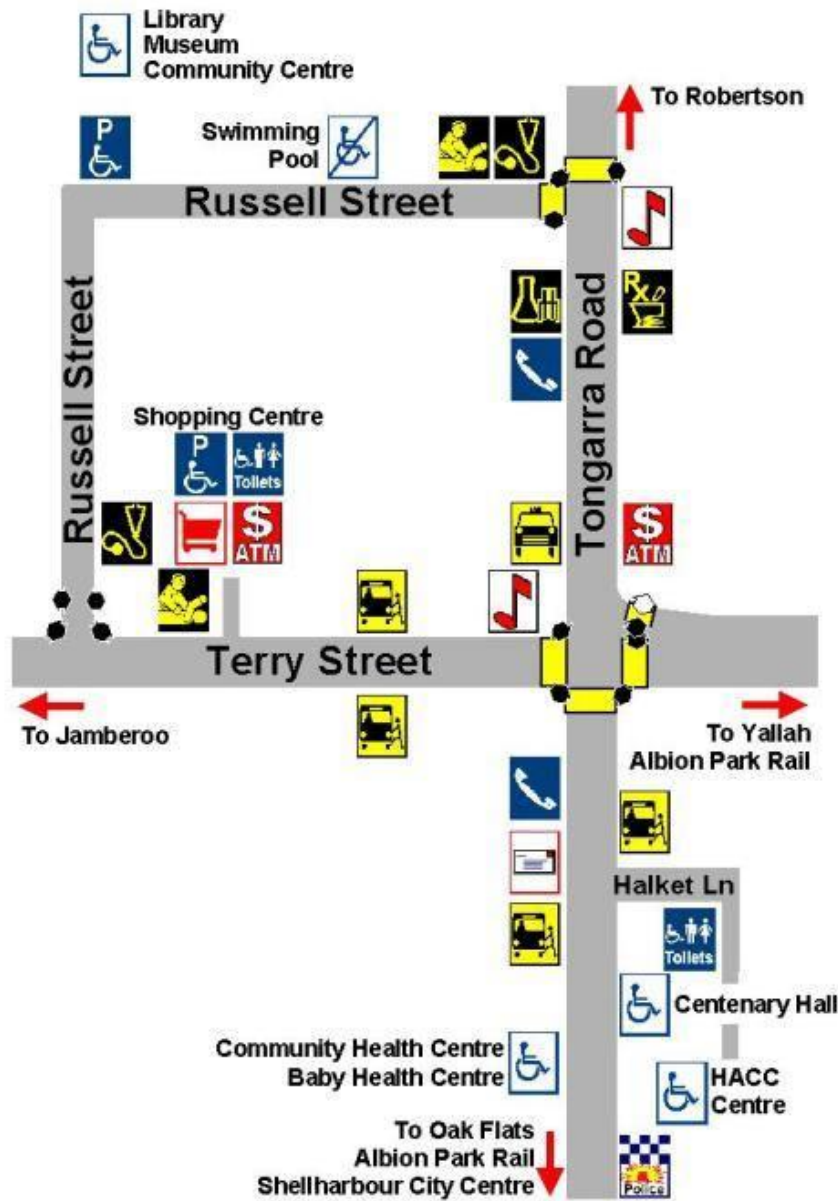

## Key

	Useable Council facilities		Police		ATM		Doctor
	Assisted-use Council facilities		Supermarket		Tourist Information		Dentist
	Disabled parking		Bulky Goods Shopping		Post Box		Optometrist
	Toilets		Bus Stop		Post Office		Physiotherapist
	Toilets No Access		Taxi Rank		Kerb Ramps - Not accessible		X-Ray Clinic
	Shower		Railway Station		Kerb Ramps - Accessible		Pathology Lab
	Telephone		Audio Tactile Alarm		No footpath		Chemist
	Picnic Table		Care Needed		Audio Tactile Crossing		Hospital