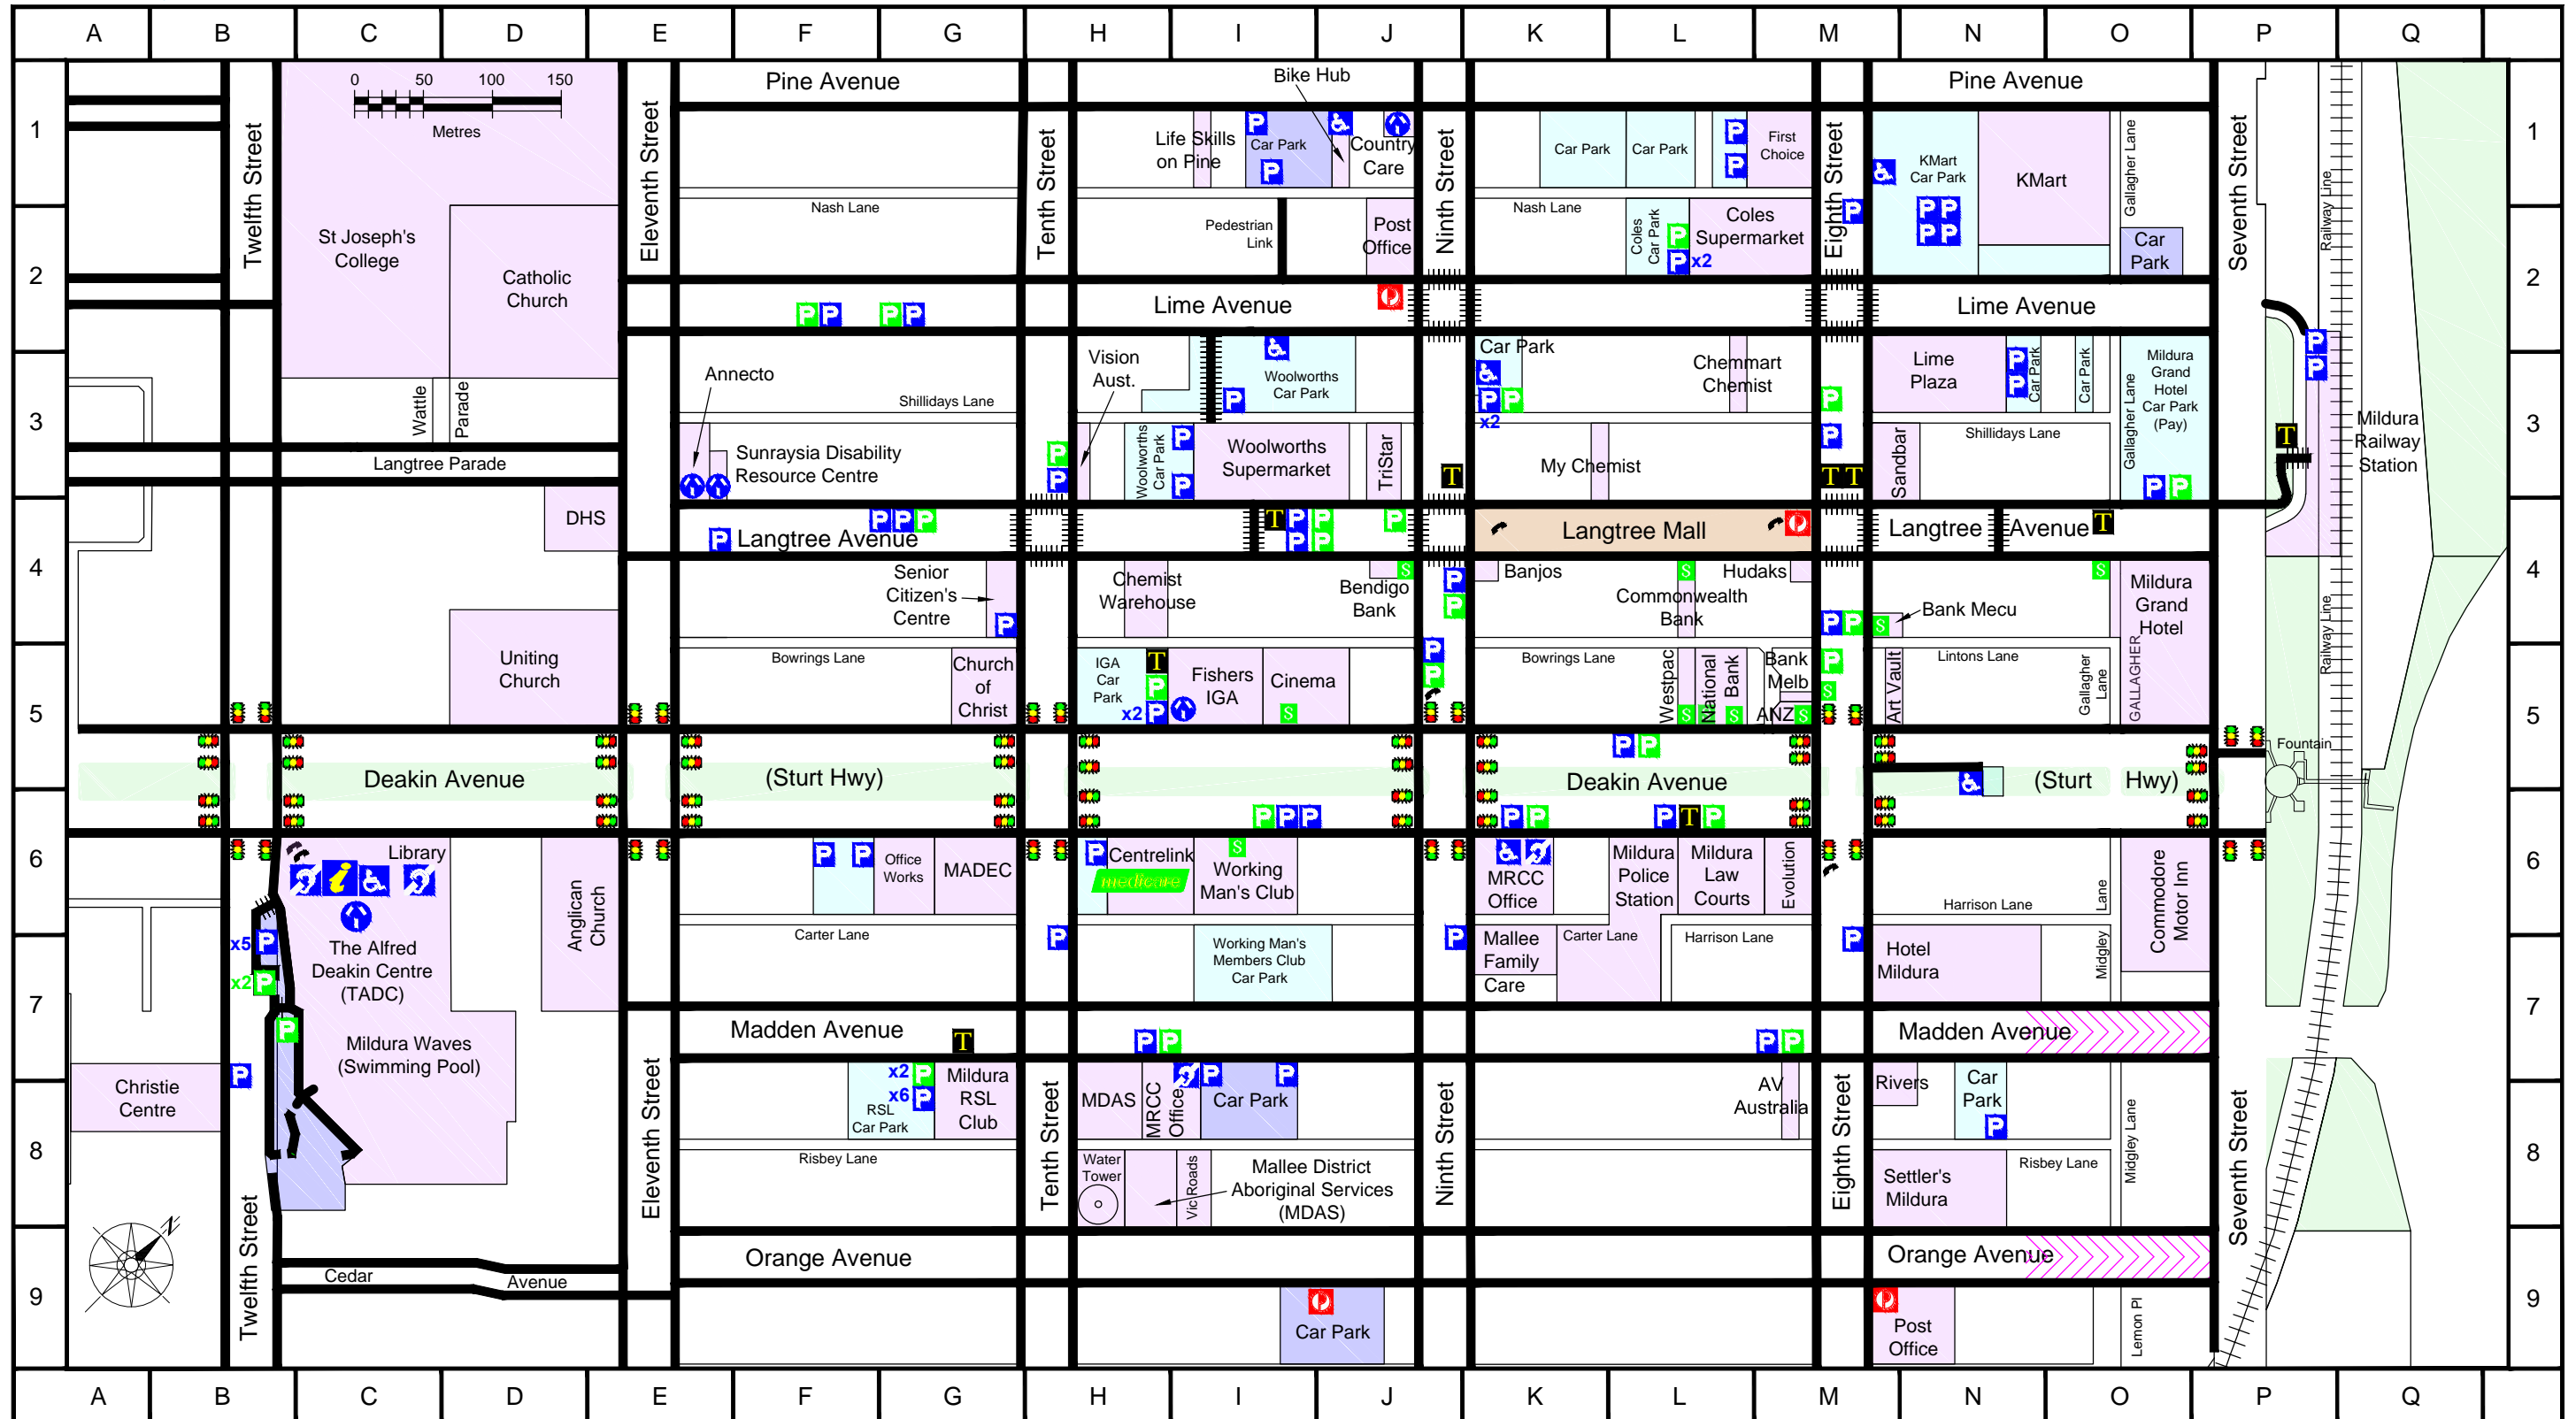

Accessible Toilets

The Alfred Deakin Centre

Corner of Deakin Ave & 12th St
Map ref: C6

Open: Monday - Friday
9am-5.30pm
Sat/Sun 9am-5pm

Woolworths Carpark

Lime Ave between 9th & 10th St
Map ref: I3

Open: All hours

Kmart Carpark

8th St between Lime & Pine Ave
Map ref: N2

Open: 7am-6.30pm

Deakin Avenue Median Strip

Between 7th & 8th St
Map ref: N6

Open: All hours

MRCC Civic Building

Deakin Ave between 8th & 9th St
Map ref: K6

Open: 8am-5pm

Ninth Street

Between Langtree & Lime Ave
Map ref: K3

Open: 7.30am-6.30pm

Mildura Central Business District

LEGEND Explanation of Map Symbols

- Wheelchair Accessible Route
- Hearing Loop
- Wheelchair, Scooter, Gopher Recharge Point
- Visitor Information Centre

- Steep Path
- Walkway
- ATM
- Taxi Rank