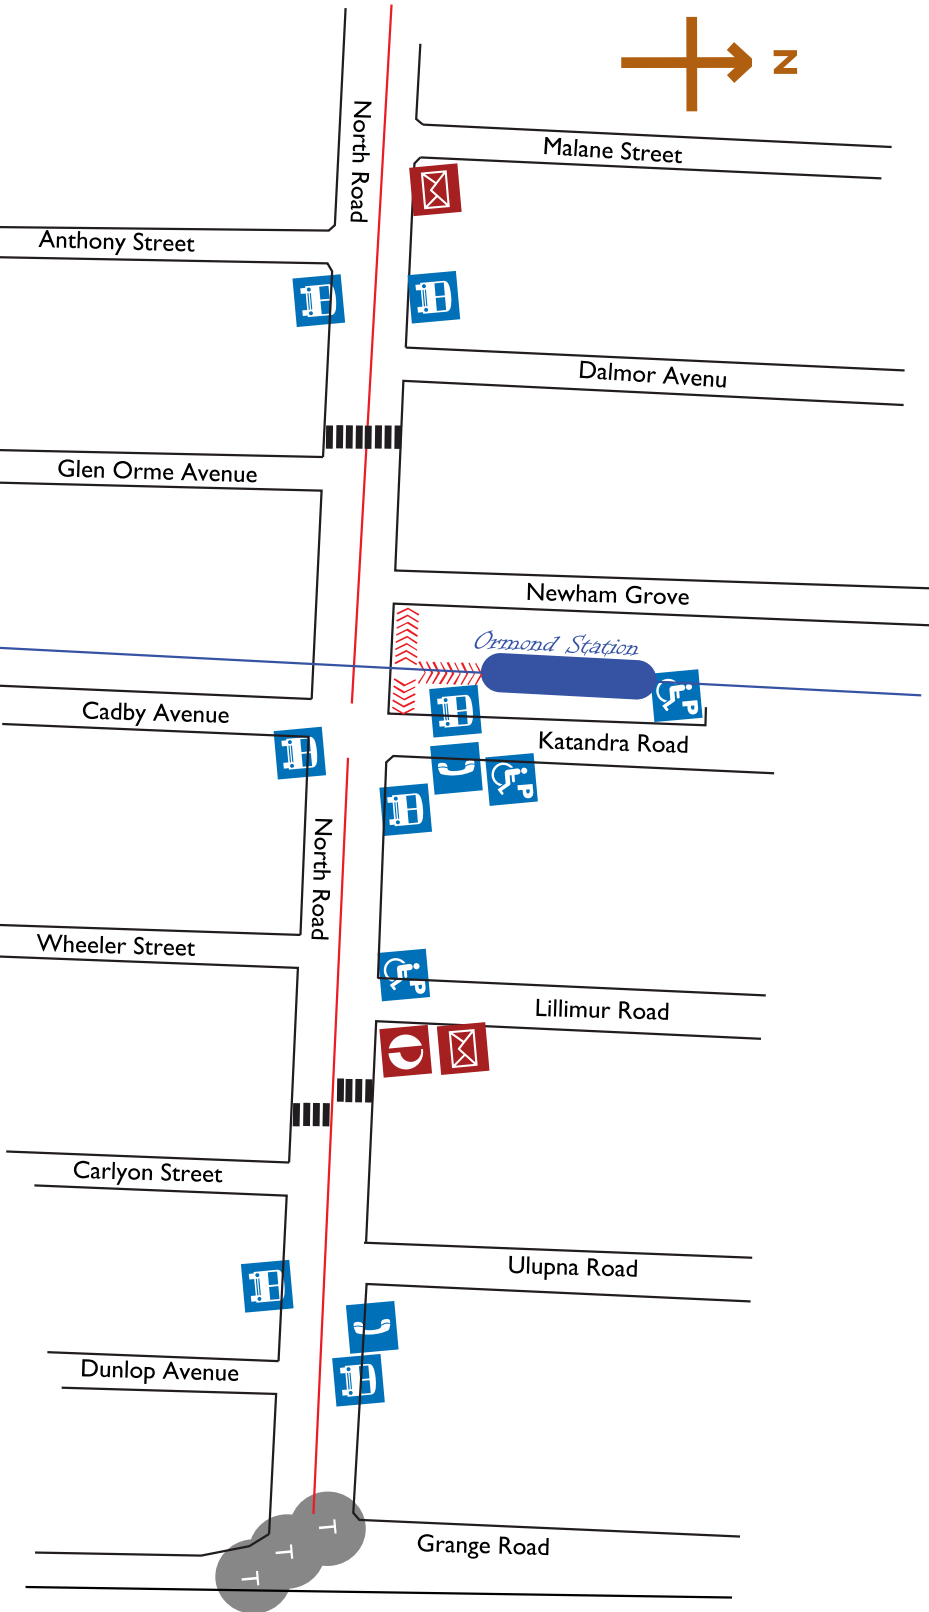

ORMOND

-  Ascending gradient up to 1:20 manual wheelchair
-  Ascending gradient up to 1:14 manual wheelchair
-  Bus stop
-  Accessible parking
-  Post Office
-  Post Box
-  Taxi rank
-  Accessible toilets
-  Public toilets
-  Public telephone
-  Lift
-  Pedestrian crossing
-  Railway station
-  Traffic lights
-  Library
-  Community centre
-  Supermarket
-  Median strip