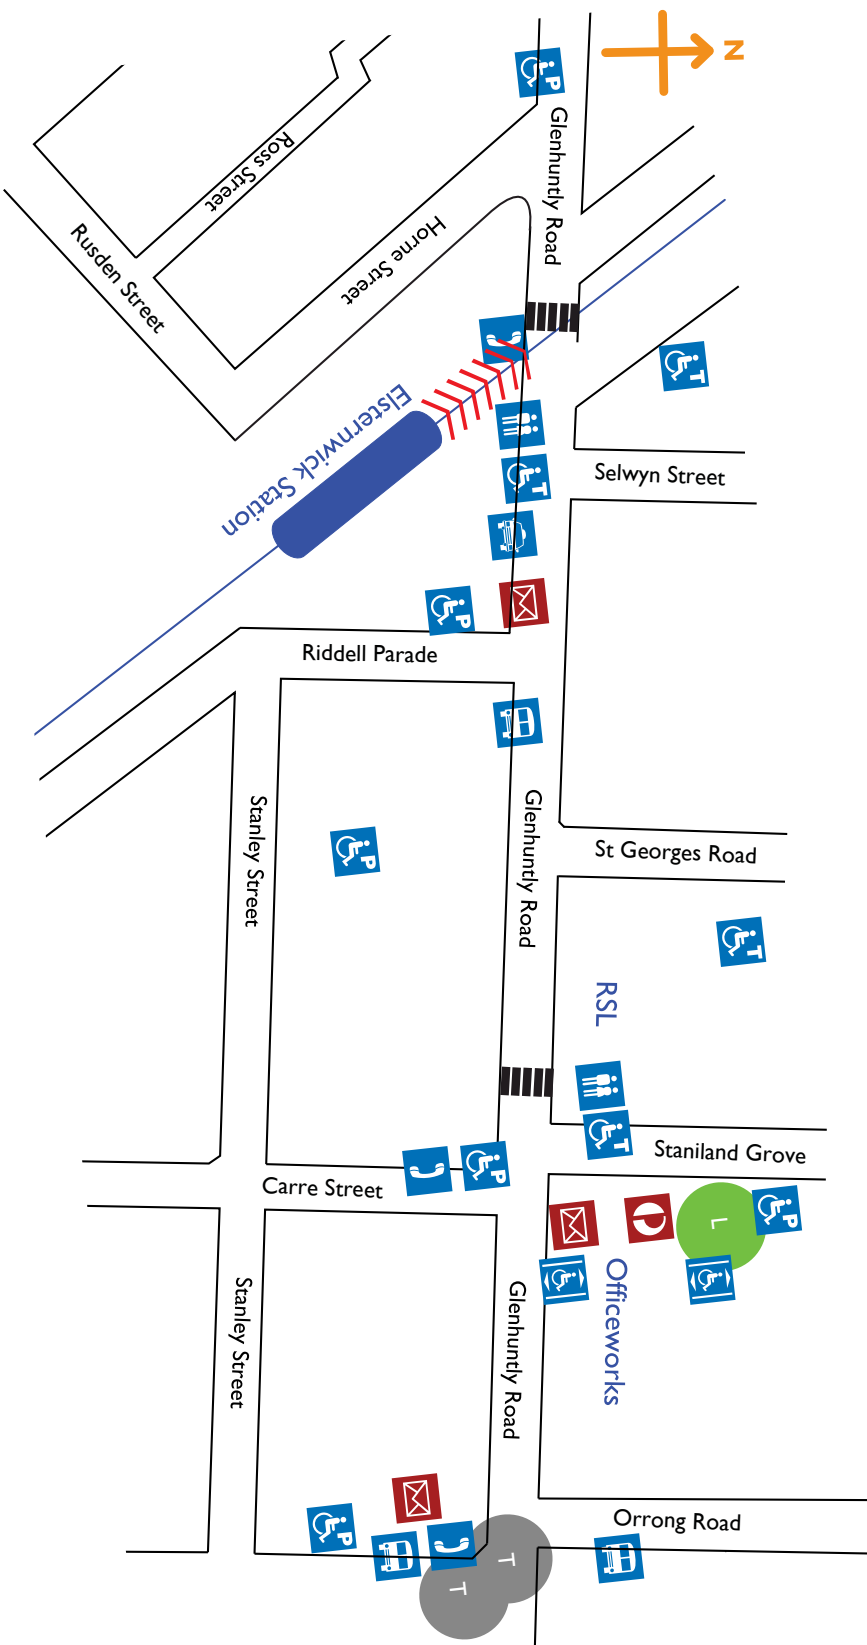

ELSTERNWICK

-  Ascending gradient up to 1:20 manual wheelchair
-  Ascending gradient up to 1:14 manual wheelchair
-  Bus stop
-  Accessible parking
-  Post Office
-  Post Box
-  Taxi rank
-  Accessible toilets
-  Public toilets
-  Public telephone
-  Lift
-  Pedestrian crossing
-  Railway station
-  Traffic lights
-  Library
-  Community centre
-  Supermarket
-  Median strip