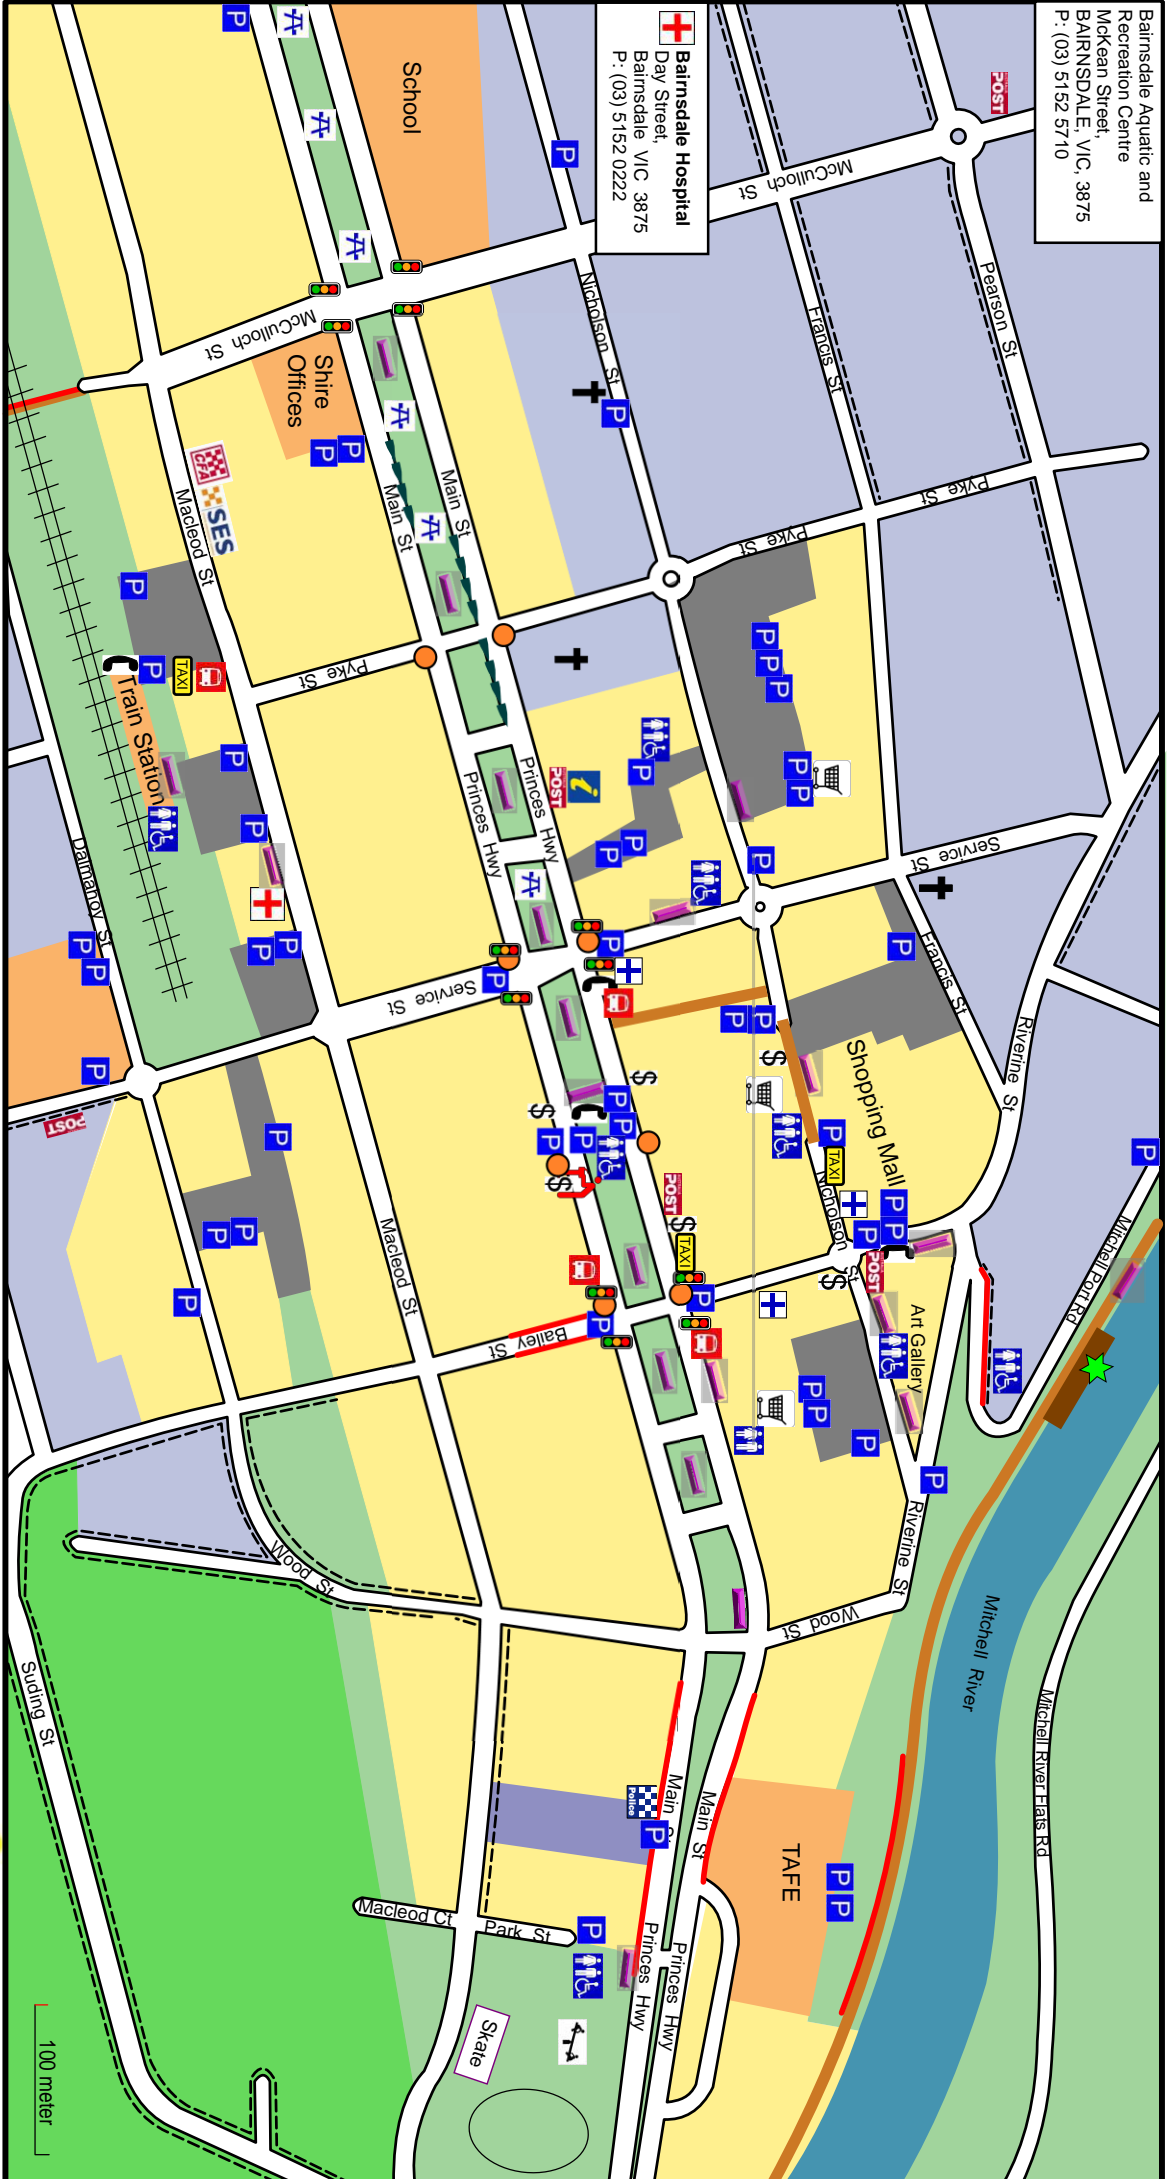

Bairnsdale Aquatic and Recreation Centre
 McKean Street,
 BAIRNSDALE, VIC. 3875
 P: (03) 5152 5710

Bairnsdale Hospital
 Day Street,
 Bairnsdale VIC 3875
 P: (03) 5152 0222

- Sand
- Community Services
- Carpark
- River
- Ocean
- Grassed area / reserve
- Farming / Acreage
- Residential / Accommodation
- Commercial / Retail
- Medical / Health Services

- Public Telephone
- Accessible Parking
- Accessible Toilet
- Male / Female Toilet
- Bus Stop
- Crossing Point
- Information
- Police Station

- Medical Centre
- Supermarket
- Post Office / Box
- Picnic Table
- ATM/Bank
- Playground
- BBQ Shelter

- Skate
- Skate Park
- No Footpath
- Boardwalk / Walkway
- Steep Gradient
- Church
- Pharmacy

- Traffic Lights
- Library
- SES State Emergency Services
- Country Fire Authority
- Service Station
- Long Vehicle Parking
- Taxi

Bairnsdale Mobility Map

DISCLAIMER: Information correct at time of printing. The makers / publishers of this map do not accept responsibility for inaccuracies, omissions, incorrect information or any action taken as a result of this map. Printed Dec 2013. Icons indicate accessible elements within the vicinity of this icon. Possible obstacles include, steep gradients, rocks, tree roots, stairs, and difficult crossings.