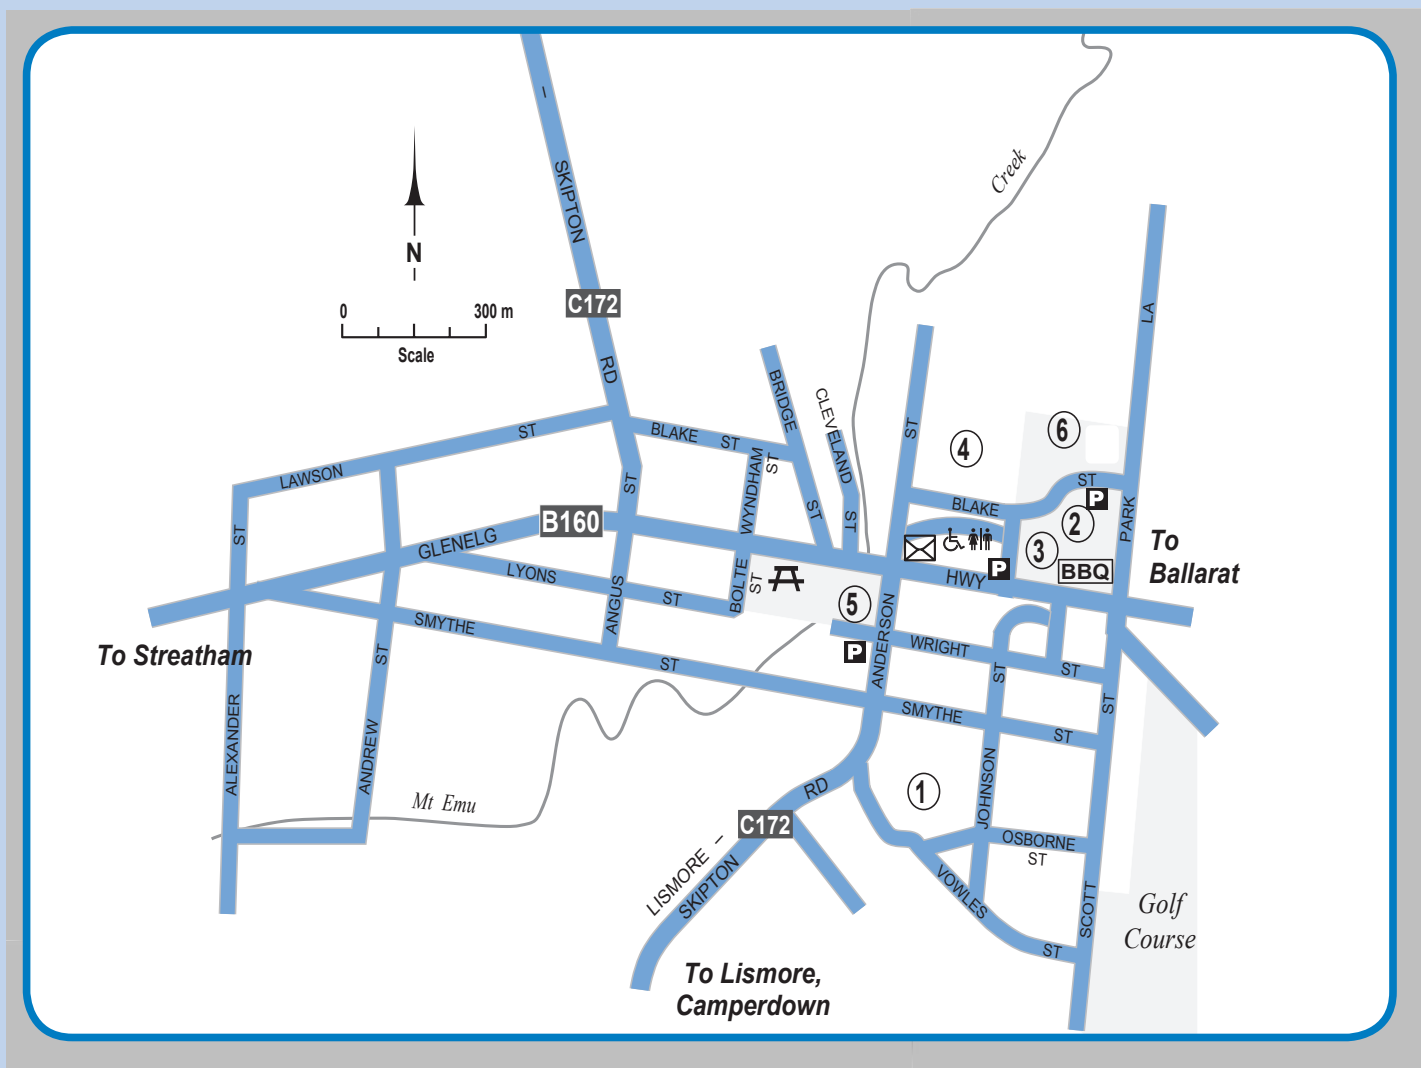

Skipton

- 1 Recreation Reserve
- 2 Playground (accessible)
- 3 Lake Walking Track
- 4 Hospital
- 5 Public Hall
- 6 Swimming Pool

-  Unisex Accessible Toilets
-  Accessible Parking Bays
-  Post Office
-  Barbeque

Legend

-  Unisex Accessible Public Toilet
-  Accessible (Disabled) Parking Bay
-  Public Toilet
-  Visitor Information Centre
-  Post Office
-  Key Building or Landmark (see list for each map)
-  Picnic Area
-  BBQ
-  Lookout