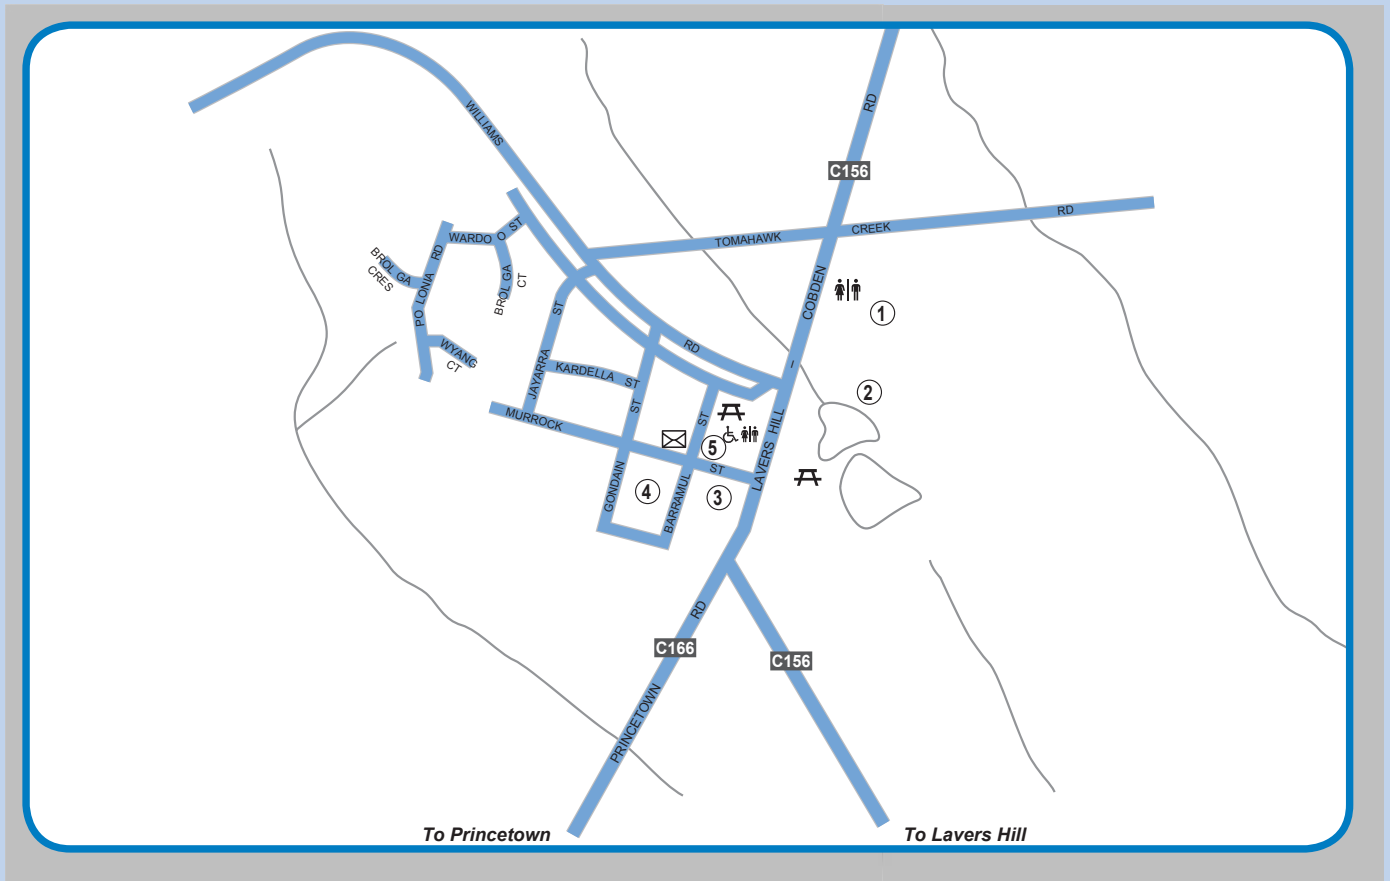

Simpson

- 1 Recreation Reserve
- 2 Pond
- 3 Public Hall
- 4 Bowling Green
- 5 Playground/BBQ/Skate Park (accessible)

-  Unisex Accessible Toilets
-  Picnic Area
-  Post Office/Public Phone

Legend

-  Unisex Accessible Public Toilet
-  Public Toilet
-  Accessible (Disabled) Parking Bay
-  Visitor Information Centre
-  Post Office
-  Key Building or Landmark (see list for each map)
-  Picnic Area
-  BBQ
-  Lookout