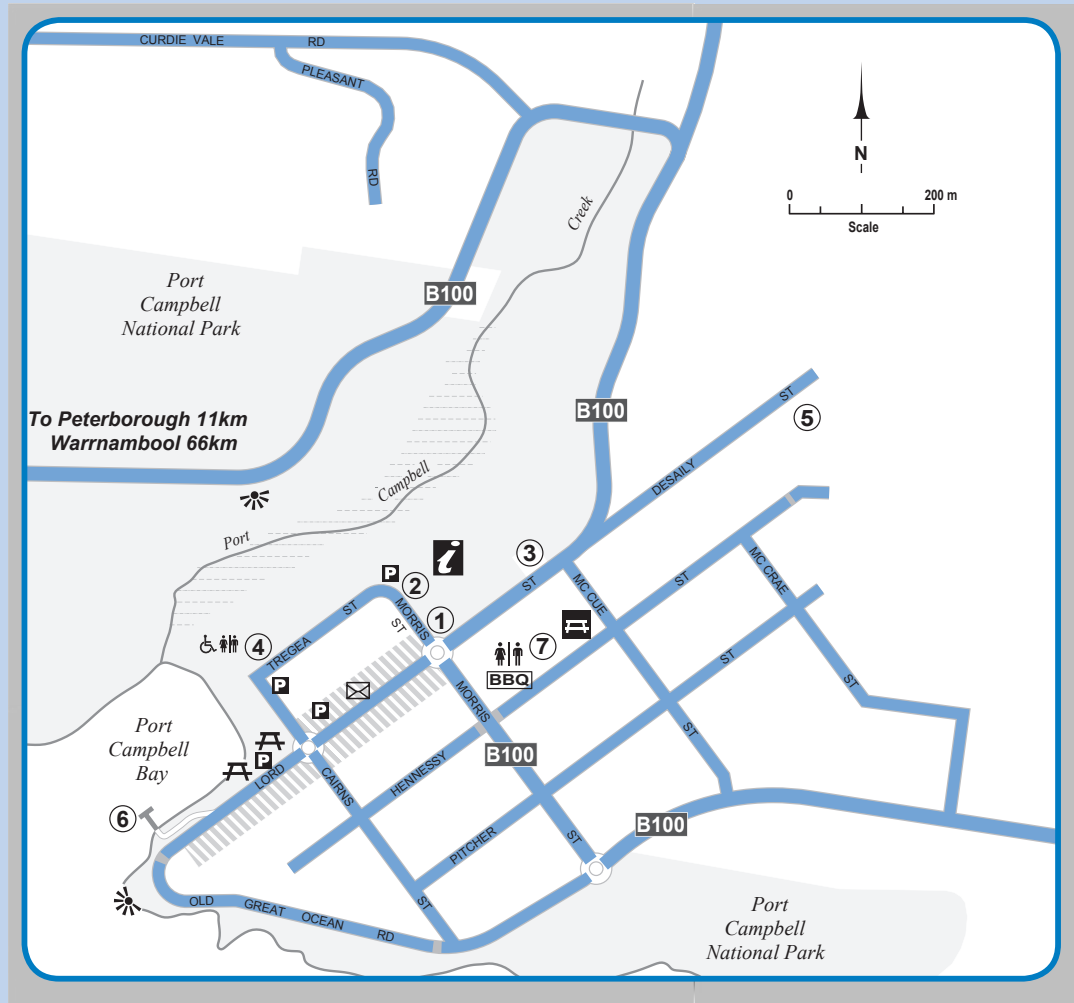

# Port Campbell

- 1 Parks Victoria Office
- 2 Visitor Information Centre
- 3 Police Station
- 4 Surf Life Saving Club & Public Phone
- 5 Recreation Reserve

- 6 Pier
- 7 Skate Park/Playground
- P** Accessible Parking Bays
- Unisex Accessible Toilets
- Public Toilets \*

## Legend

- Unisex Accessible Public Toilet
- P** Accessible (Disabled) Parking Bay
- Public Toilet

- Visitor Information Centre
- Post Office
- 1** Key Building or Landmark (see list for each map)

- Picnic Area
- BBQ** BBQ
- Lookout