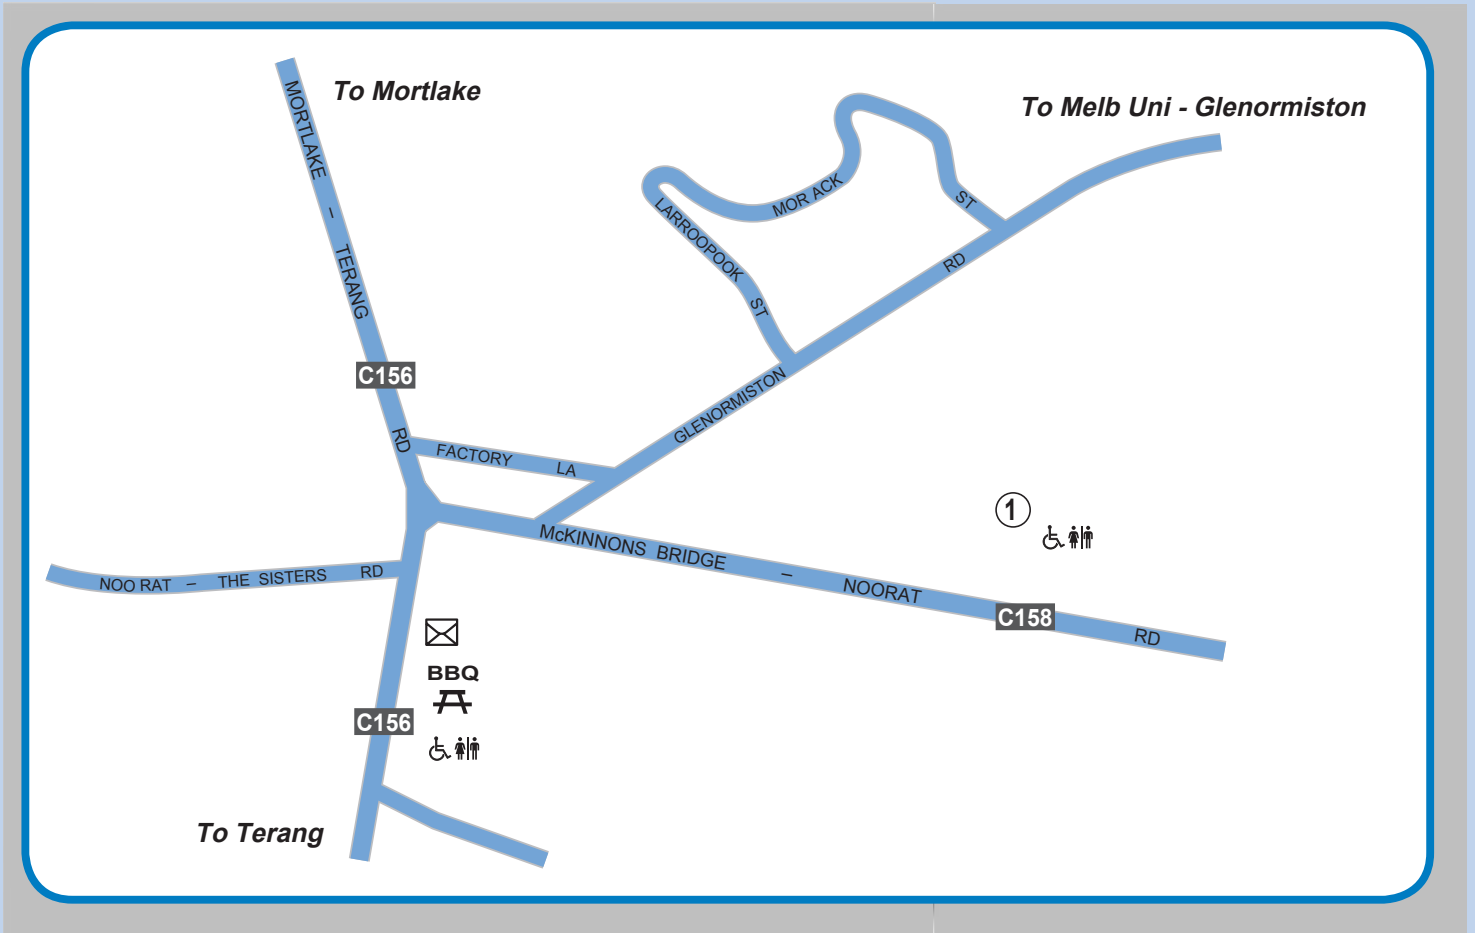

Noorat

1 Recreation Reserve/Tennis Courts/Playground
(accessible)

✉ Post Office

♿ Unisex Accessible Toilets

BBQ Barbeque

Legend

♿ Unisex Accessible Public Toilet

P Accessible (Disabled) Parking Bay

♿ Public Toilet

i Visitor Information Centre

✉ Post Office

1 Key Building or Landmark
(see list for each map)

🚶 Picnic Area

BBQ BBQ

🔭 Lookout