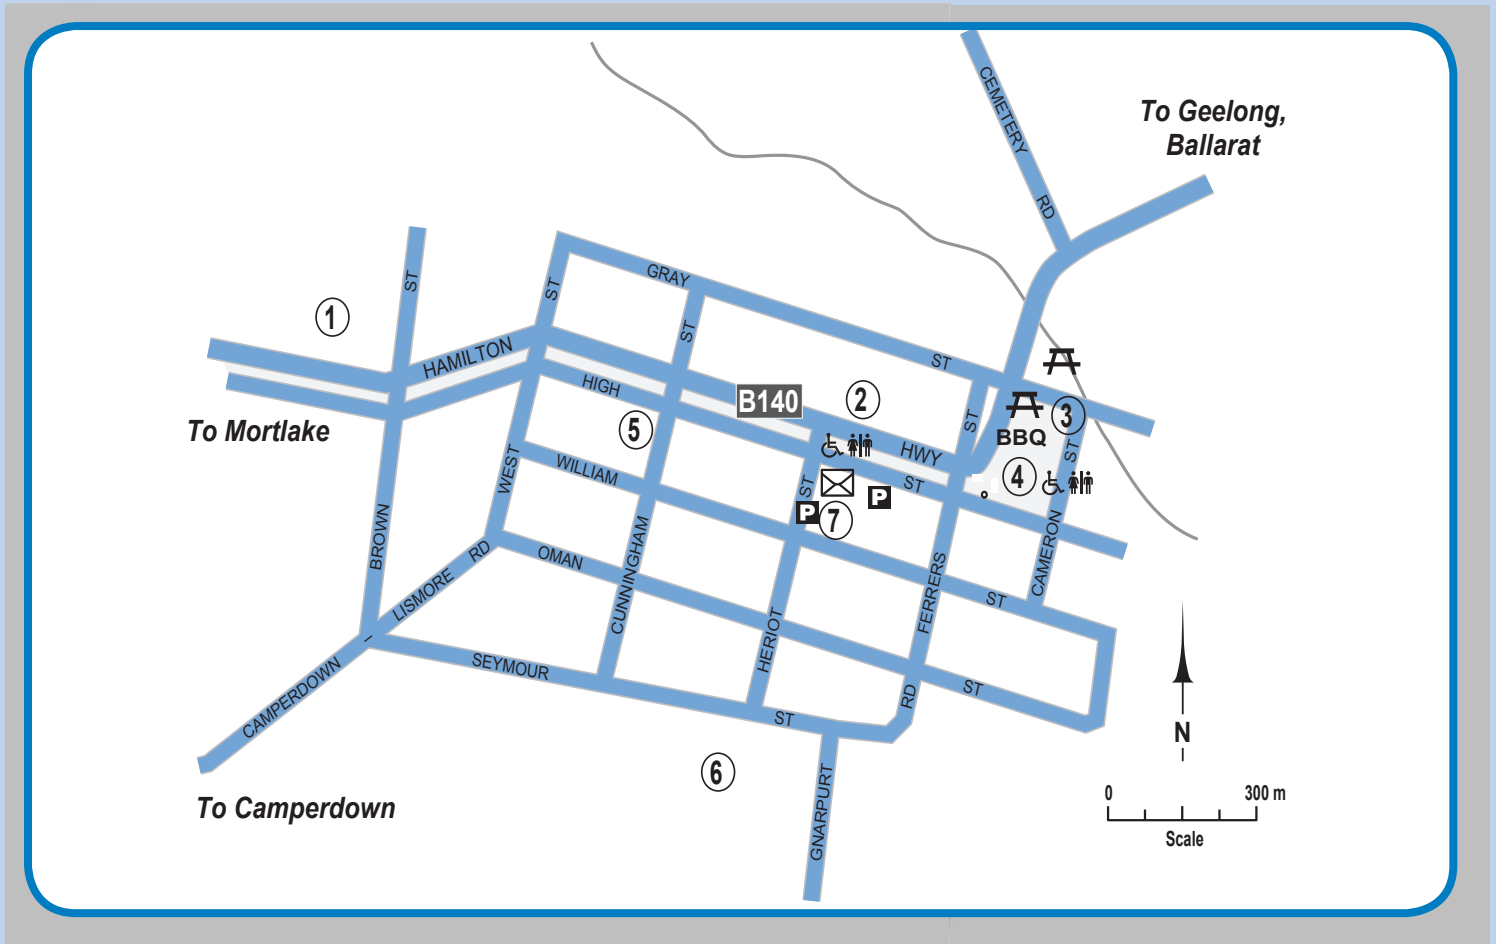

Lismore

- 1 Health Care Centre
- 2 Information Shelter
- 3 Playground (accessible)
- 4 Swimming Pool
- 5 Police Station
- 6 Recreation Ground

-  Post Office/Public Telephone (limited access)
-  Unisex Accessible Toilets
-  BBQ
-  Picnic Area
-  Accessible (Disabled) Parking Bays

Legend

-  Unisex Accessible Public Toilet
-  Public Toilet
-  Accessible (Disabled) Parking Bay
-  Visitor Information Centre
-  Post Office
-  Key Building or Landmark (see list for each map)
-  Picnic Area
-  BBQ
-  Lookout