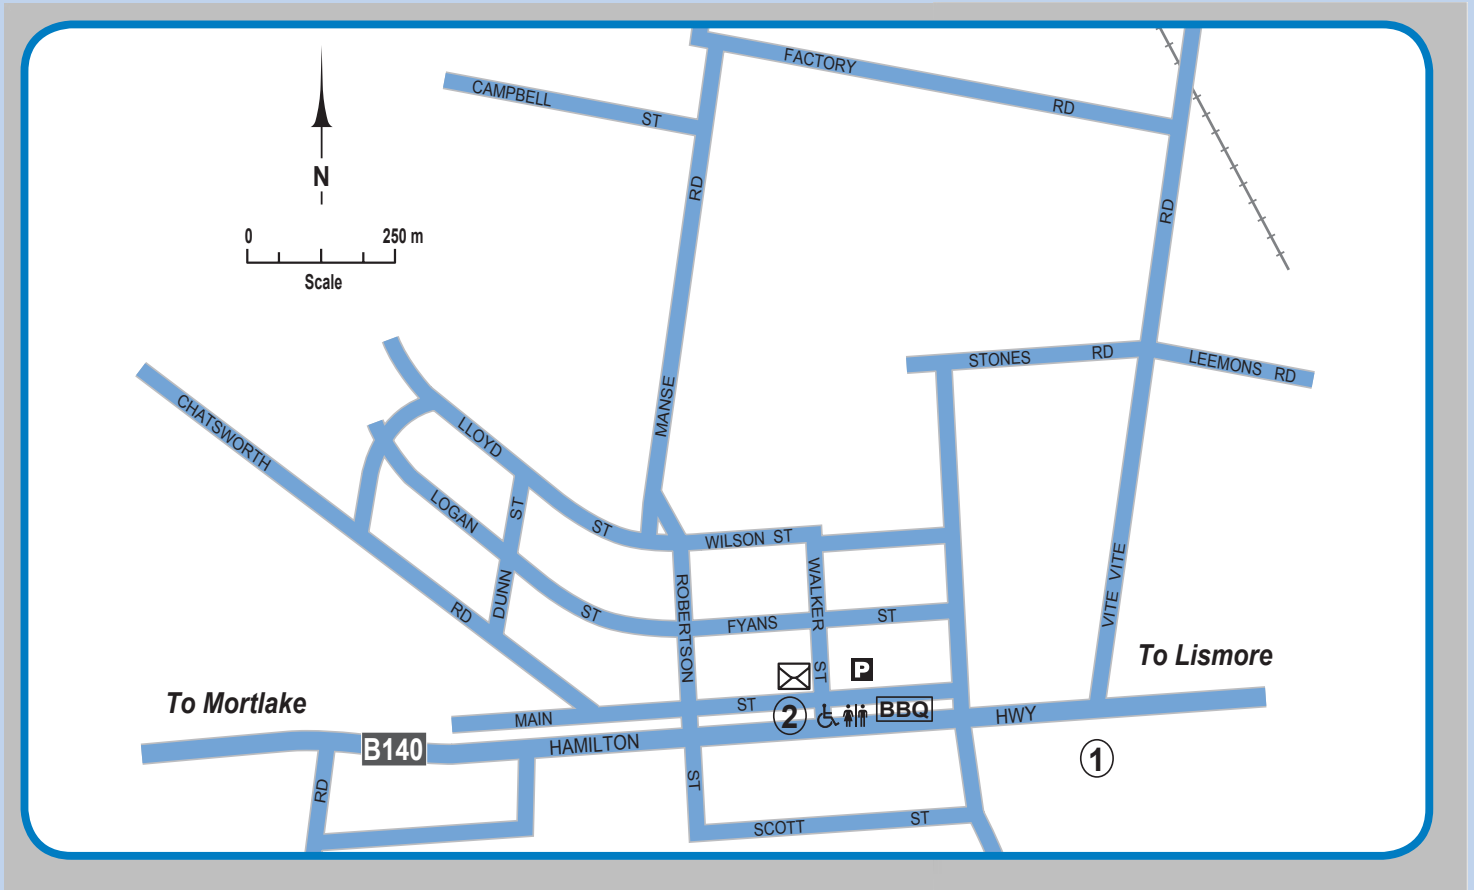

Derrinallum

- 1 Recreation Reserve/Tennis Courts/Playground
- 2 Information Shelter
- P** Accessible Parking Bays
- A** Picnic Area

-  Post Office
-  Unisex Accessible Toilets
- BBQ** Barbeque

Legend

- | | | |
|--|--|---|
|  Unisex Accessible Public Toilet |  Visitor Information Centre |  Picnic Area |
| P Accessible (Disabled) Parking Bay |  Post Office | BBQ BBQ |
|  Public Toilet | 1 Key Building or Landmark (see list for each map) |  Lookout |