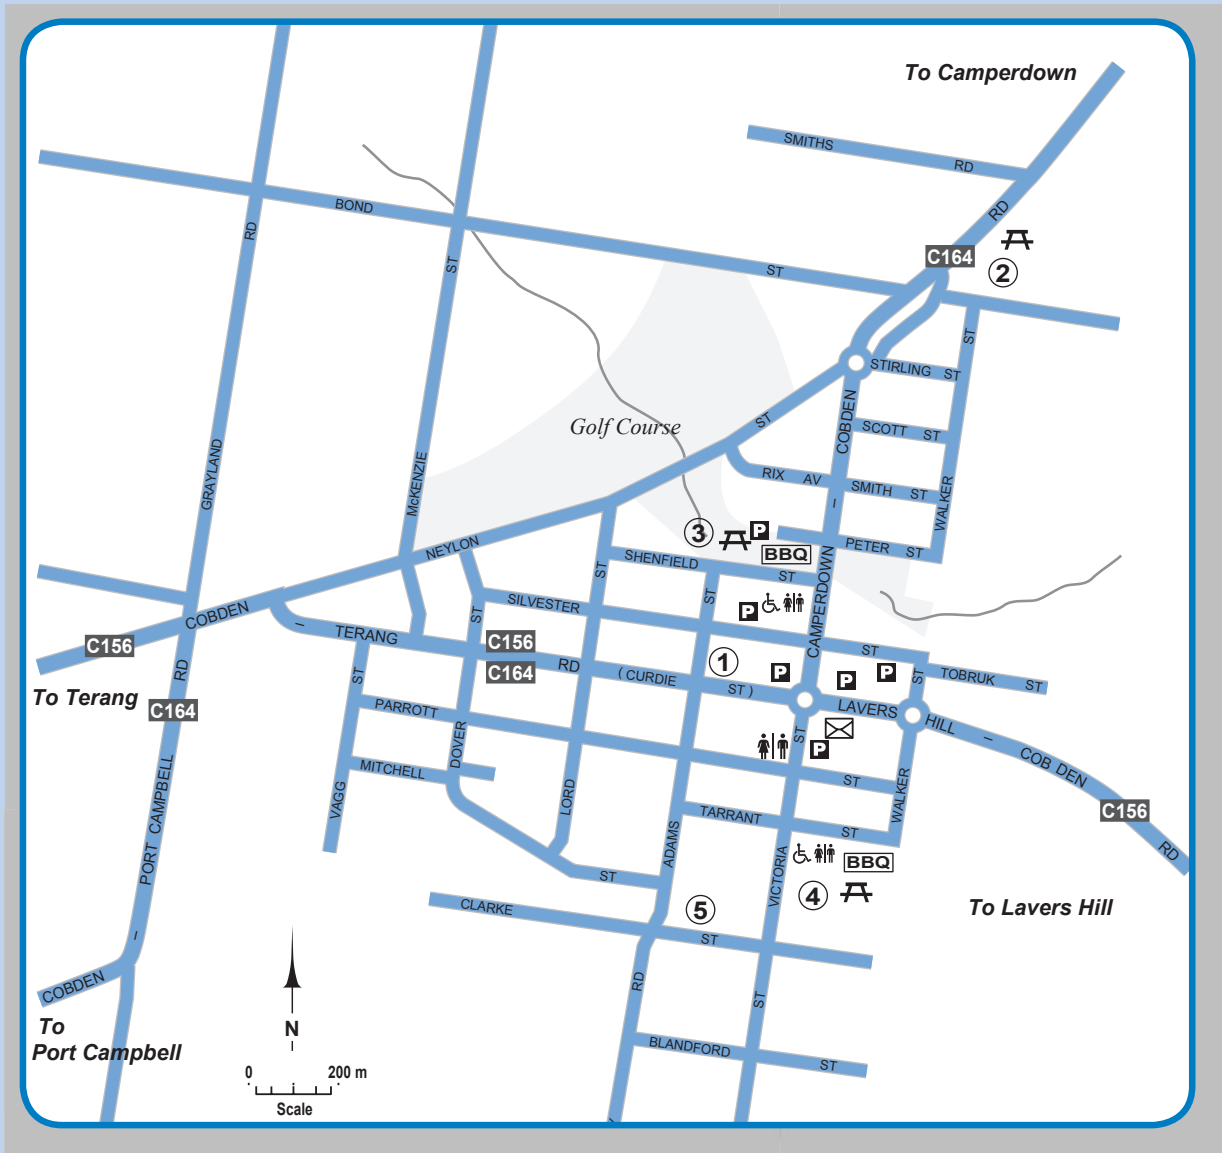

Cobden

- | | | | | | |
|---|--------------------|---|--|--|-------------------|
| 1 | Police Station | 5 | Cobden Health Service
Accessible Pool | | Post Office |
| 2 | Information Outlet | | Unisex Accessible Toilets | | Public Toilets * |
| 3 | Apex Park | | Accessible Parking Bays | | Picnic Area |
| 4 | Tandarook Park | | | | BBQ Barbeque Area |

* Renovation to accessible toilets due Dec 11

Legend

- | | | | | | |
|--|-----------------------------------|--|---|--|-------------|
| | Unisex Accessible Public Toilet | | Visitor Information Centre | | Picnic Area |
| | Accessible (Disabled) Parking Bay | | Post Office | | BBQ |
| | Public Toilet | | Key Building or Landmark
(see list for each map) | | Lookout |