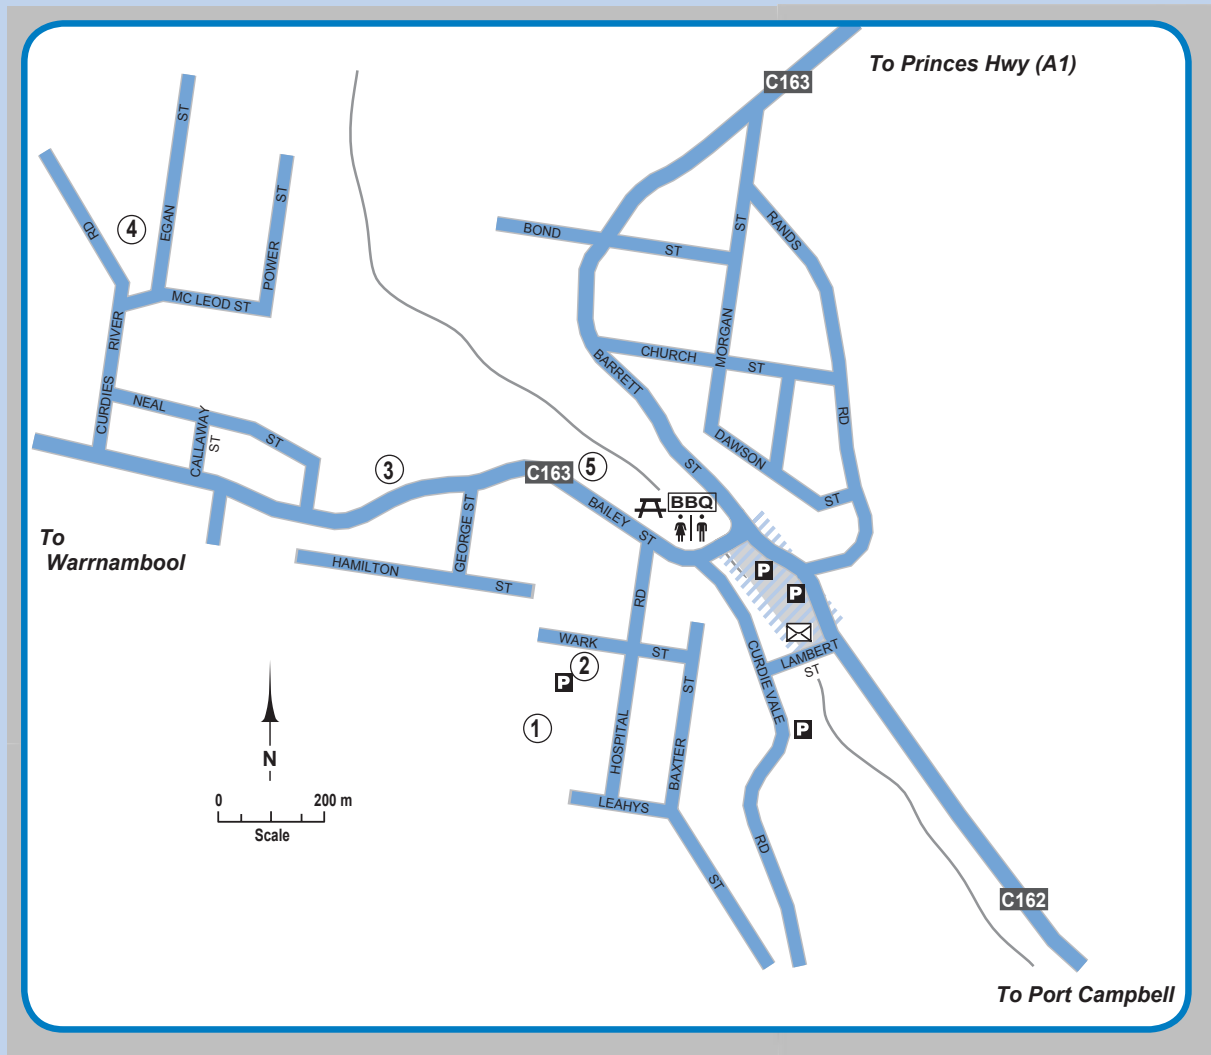

Timboon

- 1 Hospital
- 3 Ambulance
- 4 Police
- 5 Recreation Reserve
- 7 Skate Park & Playground (accessible)

-  Public Toilets *
-  Picnic Area
- BBQ** Barbeque Area
-  Post Office
- P** Accessible Parking Bays

* Renovation to accessible toilets due Feb 2012

Legend

-  Unisex Accessible Public Toilet
-  Visitor Information Centre
-  Picnic Area
- P** Accessible (Disabled) Parking Bay
-  Post Office
- BBQ** BBQ
-  Public Toilet
- 1** Key Building or Landmark (see list for each map)
-  Lookout