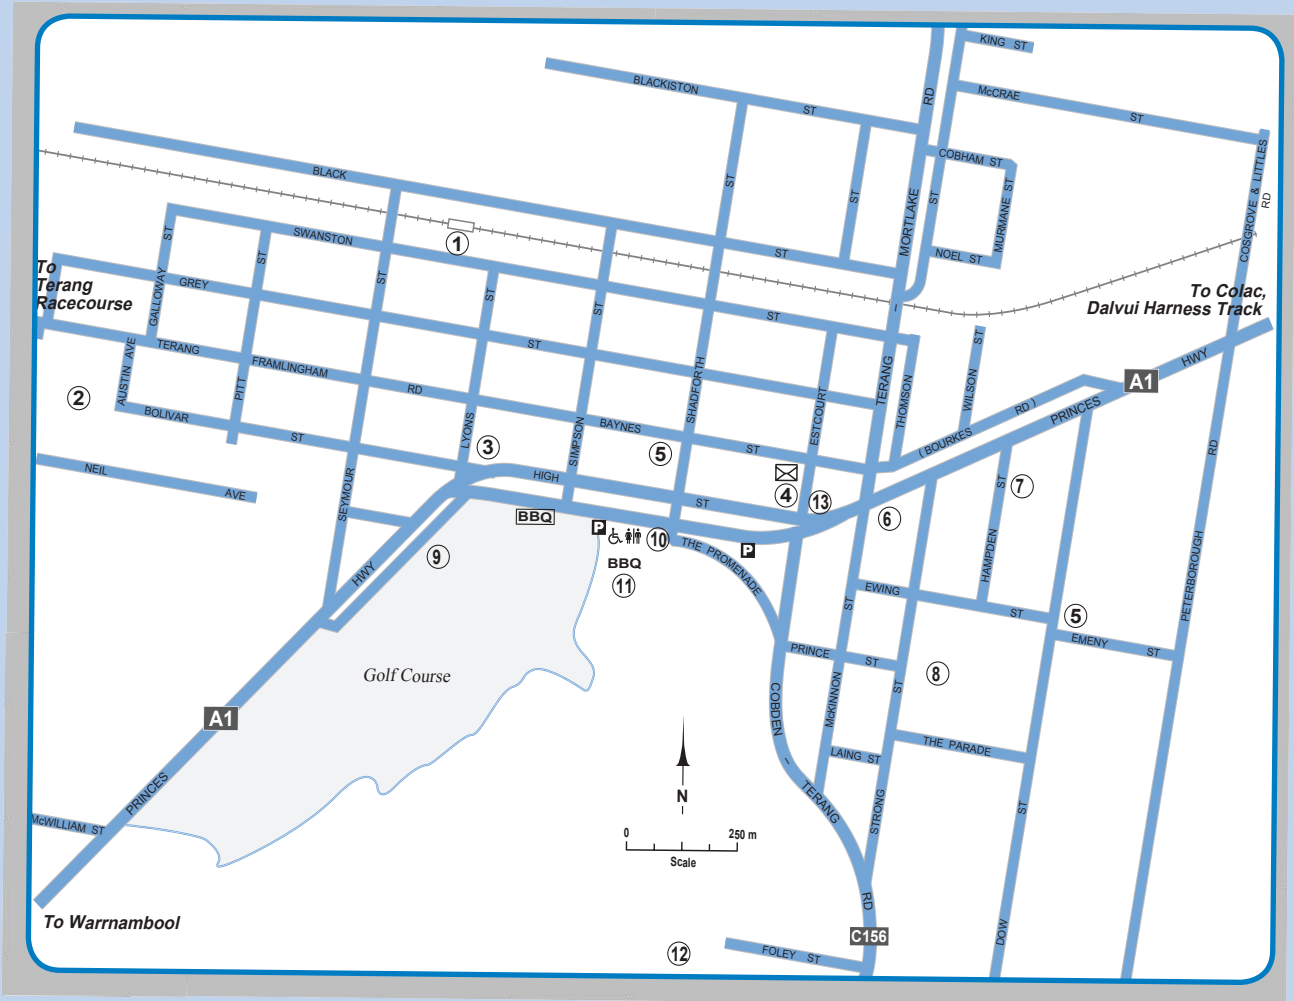

Terang

- | | | | | | |
|---|---------------------------|----|---------------------------|------------|-------------------------|
| 1 | Railway Station | 8 | Recreation Reserve | BBQ | Barbeque |
| 2 | Hospital | 9 | Pool | P | Accessible Parking Bays |
| 3 | Medical Centre | 10 | Civic Hall | | Post Office |
| 4 | Public Telephone | 11 | Playground (accessible) | | |
| 5 | Coinda Disability Service | 12 | Cemetery | | |
| 6 | Police Station | 13 | Information Outlet | | |
| 7 | Ambulance | | Unisex Accessible Toilets | | |

Legend

- | | | | | | |
|----------|-----------------------------------|----------|---|------------|-------------|
| | Unisex Accessible Public Toilet | | Visitor Information Centre | | Picnic Area |
| P | Accessible (Disabled) Parking Bay | | Post Office | BBQ | BBQ |
| | Public Toilet | 1 | Key Building or Landmark
(see list for each map) | | Lookout |