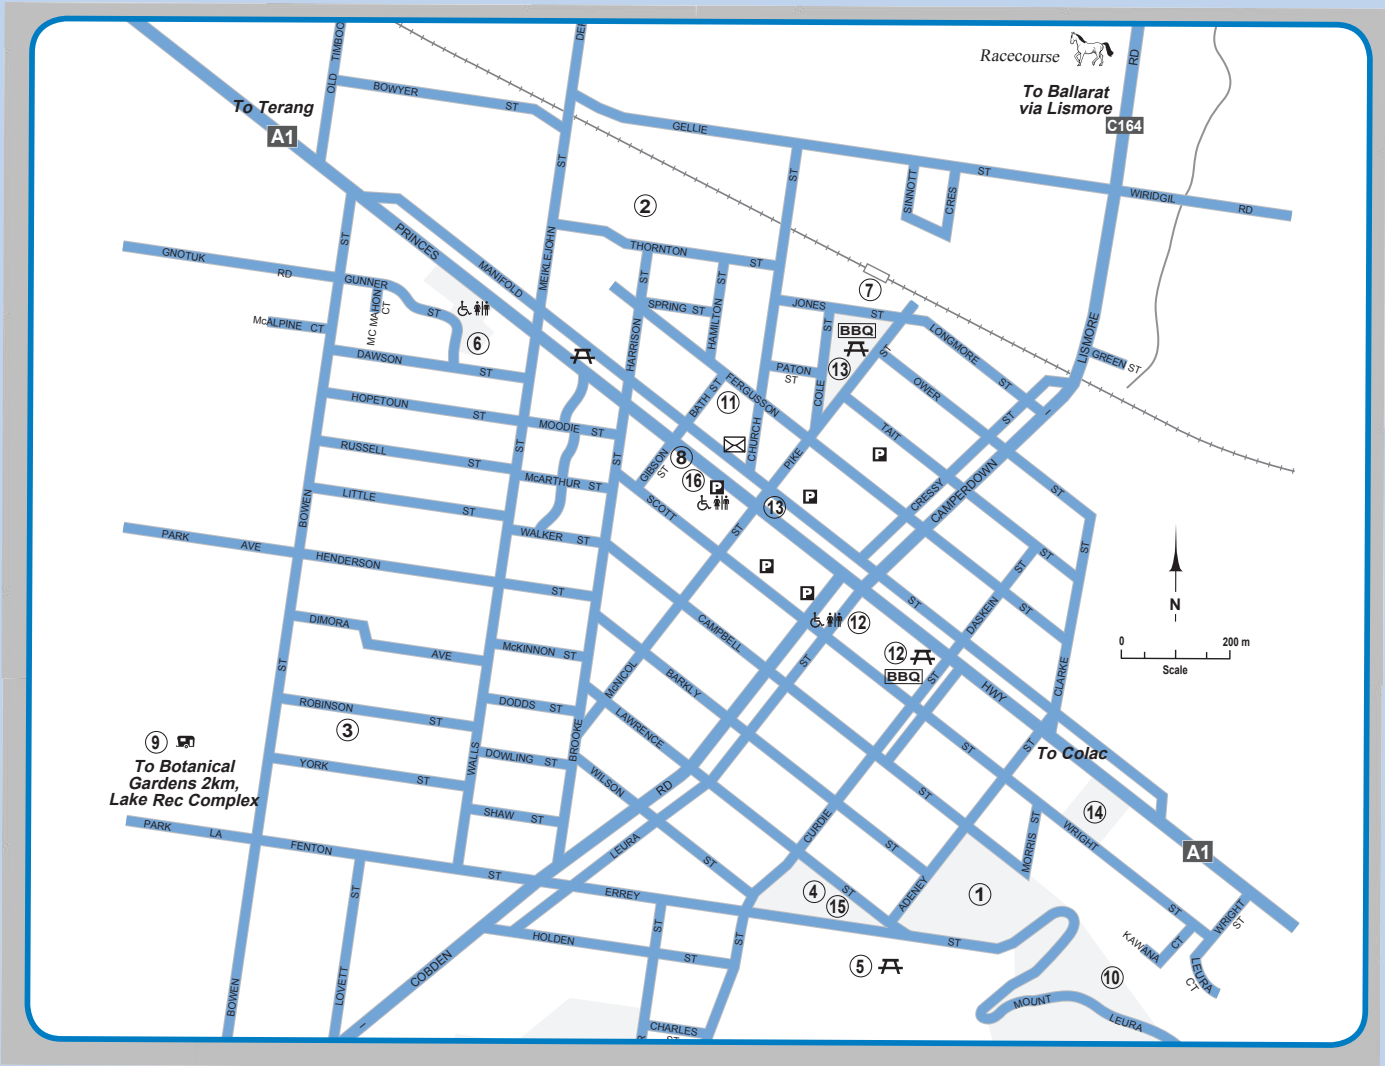

Camperdown

- | | | |
|--------------------------------|---------------------------------|---------------------------|
| 1 Recreation Reserve | 8 Tourist Info (limited access) | 15 Skate Board Ramp |
| 2 Mockridge Park | 9 Botanical Gardens, BBQ's | 16 Council Offices |
| 3 Hospital | 10 Mt Leura Lookout | Picnic Area |
| 4 Outdoor Pool | 11 Police Station | BBQ Barbeque |
| 5 Showgrounds | 12 Queens Park | Post Office |
| 6 Apex Park Playground | 13 Clock Tower | Accessible Parking Bays |
| 7 Railway Station/Public Phone | 14 Jaycee Park | Unisex Accessible Toilets |

Legend

- | | | |
|-----------------------------------|--|-------------|
| Unisex Accessible Public Toilet | Visitor Information Centre | Picnic Area |
| Accessible (Disabled) Parking Bay | Post Office | BBQ |
| Public Toilet | Key Building or Landmark (see list for each map) | Lookout |