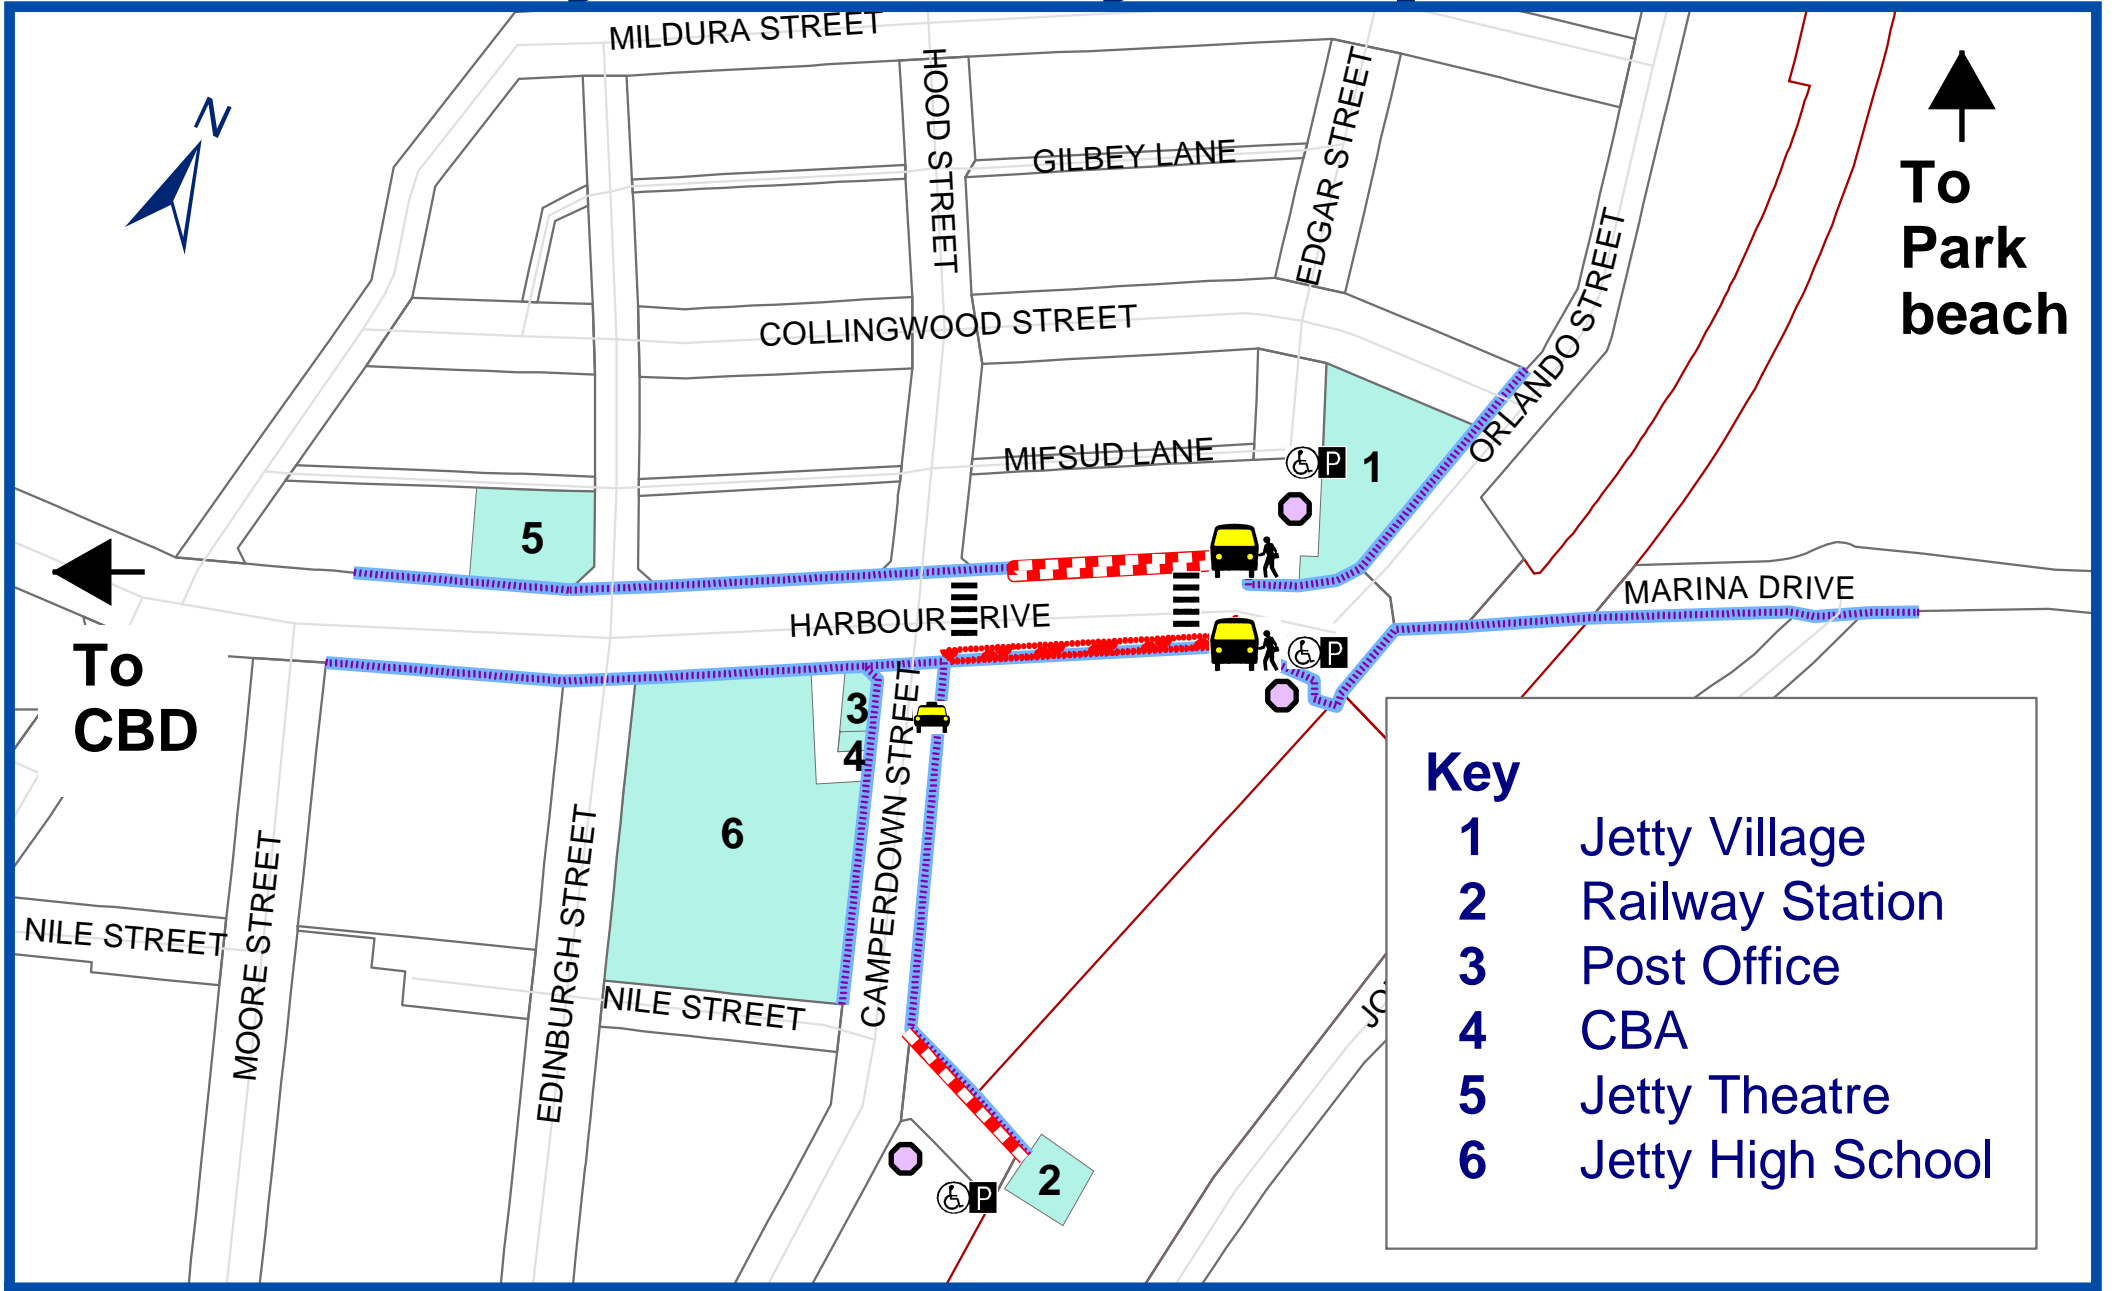

Jetty Mobility Map

This map compiled by Coffs Harbour City Council
GIS Section-Iisa 2003/2004
Scale 1:3000

Park Beach Plaza Mobility Map