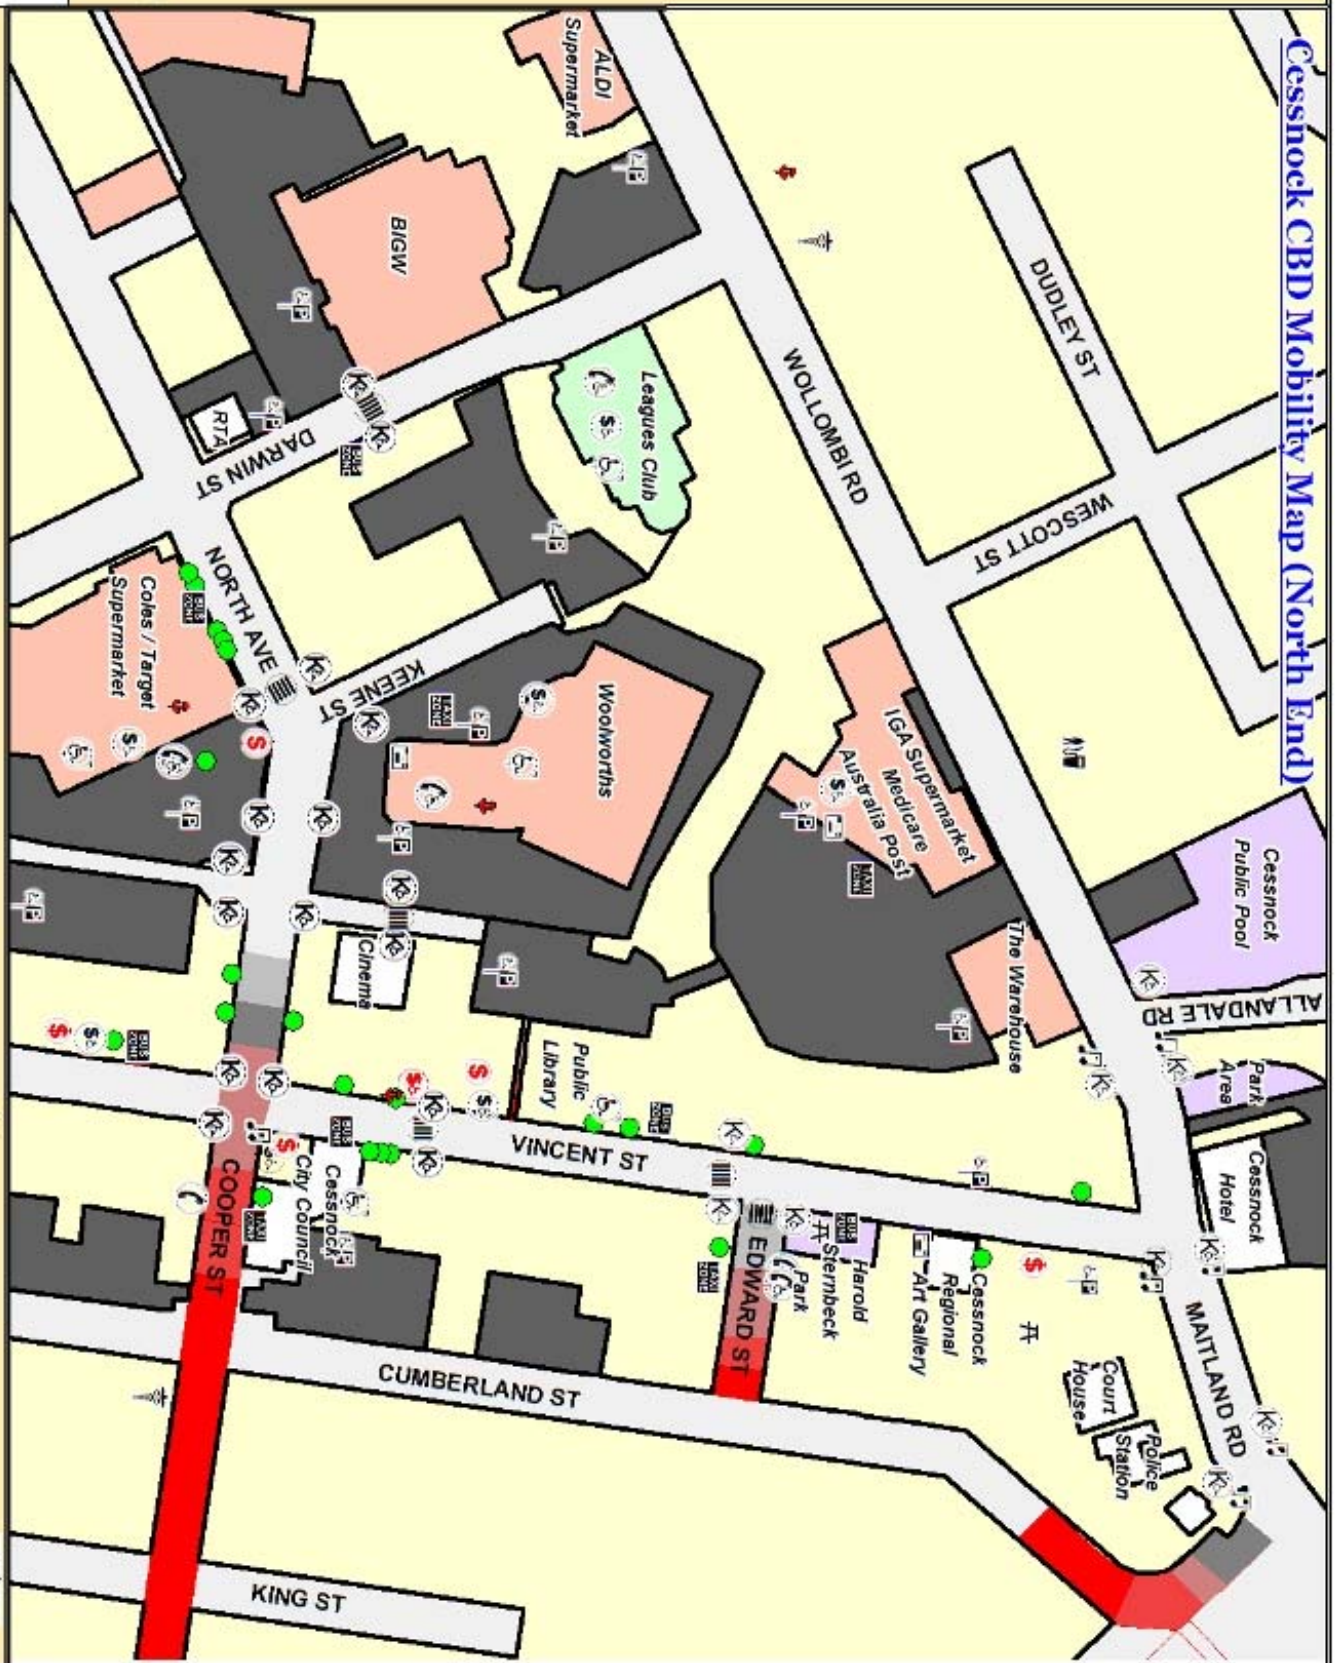

LEGEND

- Car Parking
- Road Reserve
- Public Area
- Supermarket
- Club
- Australia Post Box
- Bank
- Public Toilet
- Public Telephone
- ATM
- Kerb Ramp
- Taxi Zone
- Bus Zone
- Audio Cues
- Disabled Parking
- Doctor
- Chemist
- Petrol Station
- Seat / Rest Stop
- Picnic Table
- Pedestrian Crossing
- Information Centre

Cessnock CBD Mobility Map (North End)

DISCLAIMER
 This map was prepared to assist pedestrians in navigating the CBD. It is not intended to be used as a navigation tool for vehicles. The map is not a guarantee of accuracy and is not intended to be used as a legal document. The map is not a guarantee of accuracy and is not intended to be used as a legal document. The map is not a guarantee of accuracy and is not intended to be used as a legal document.