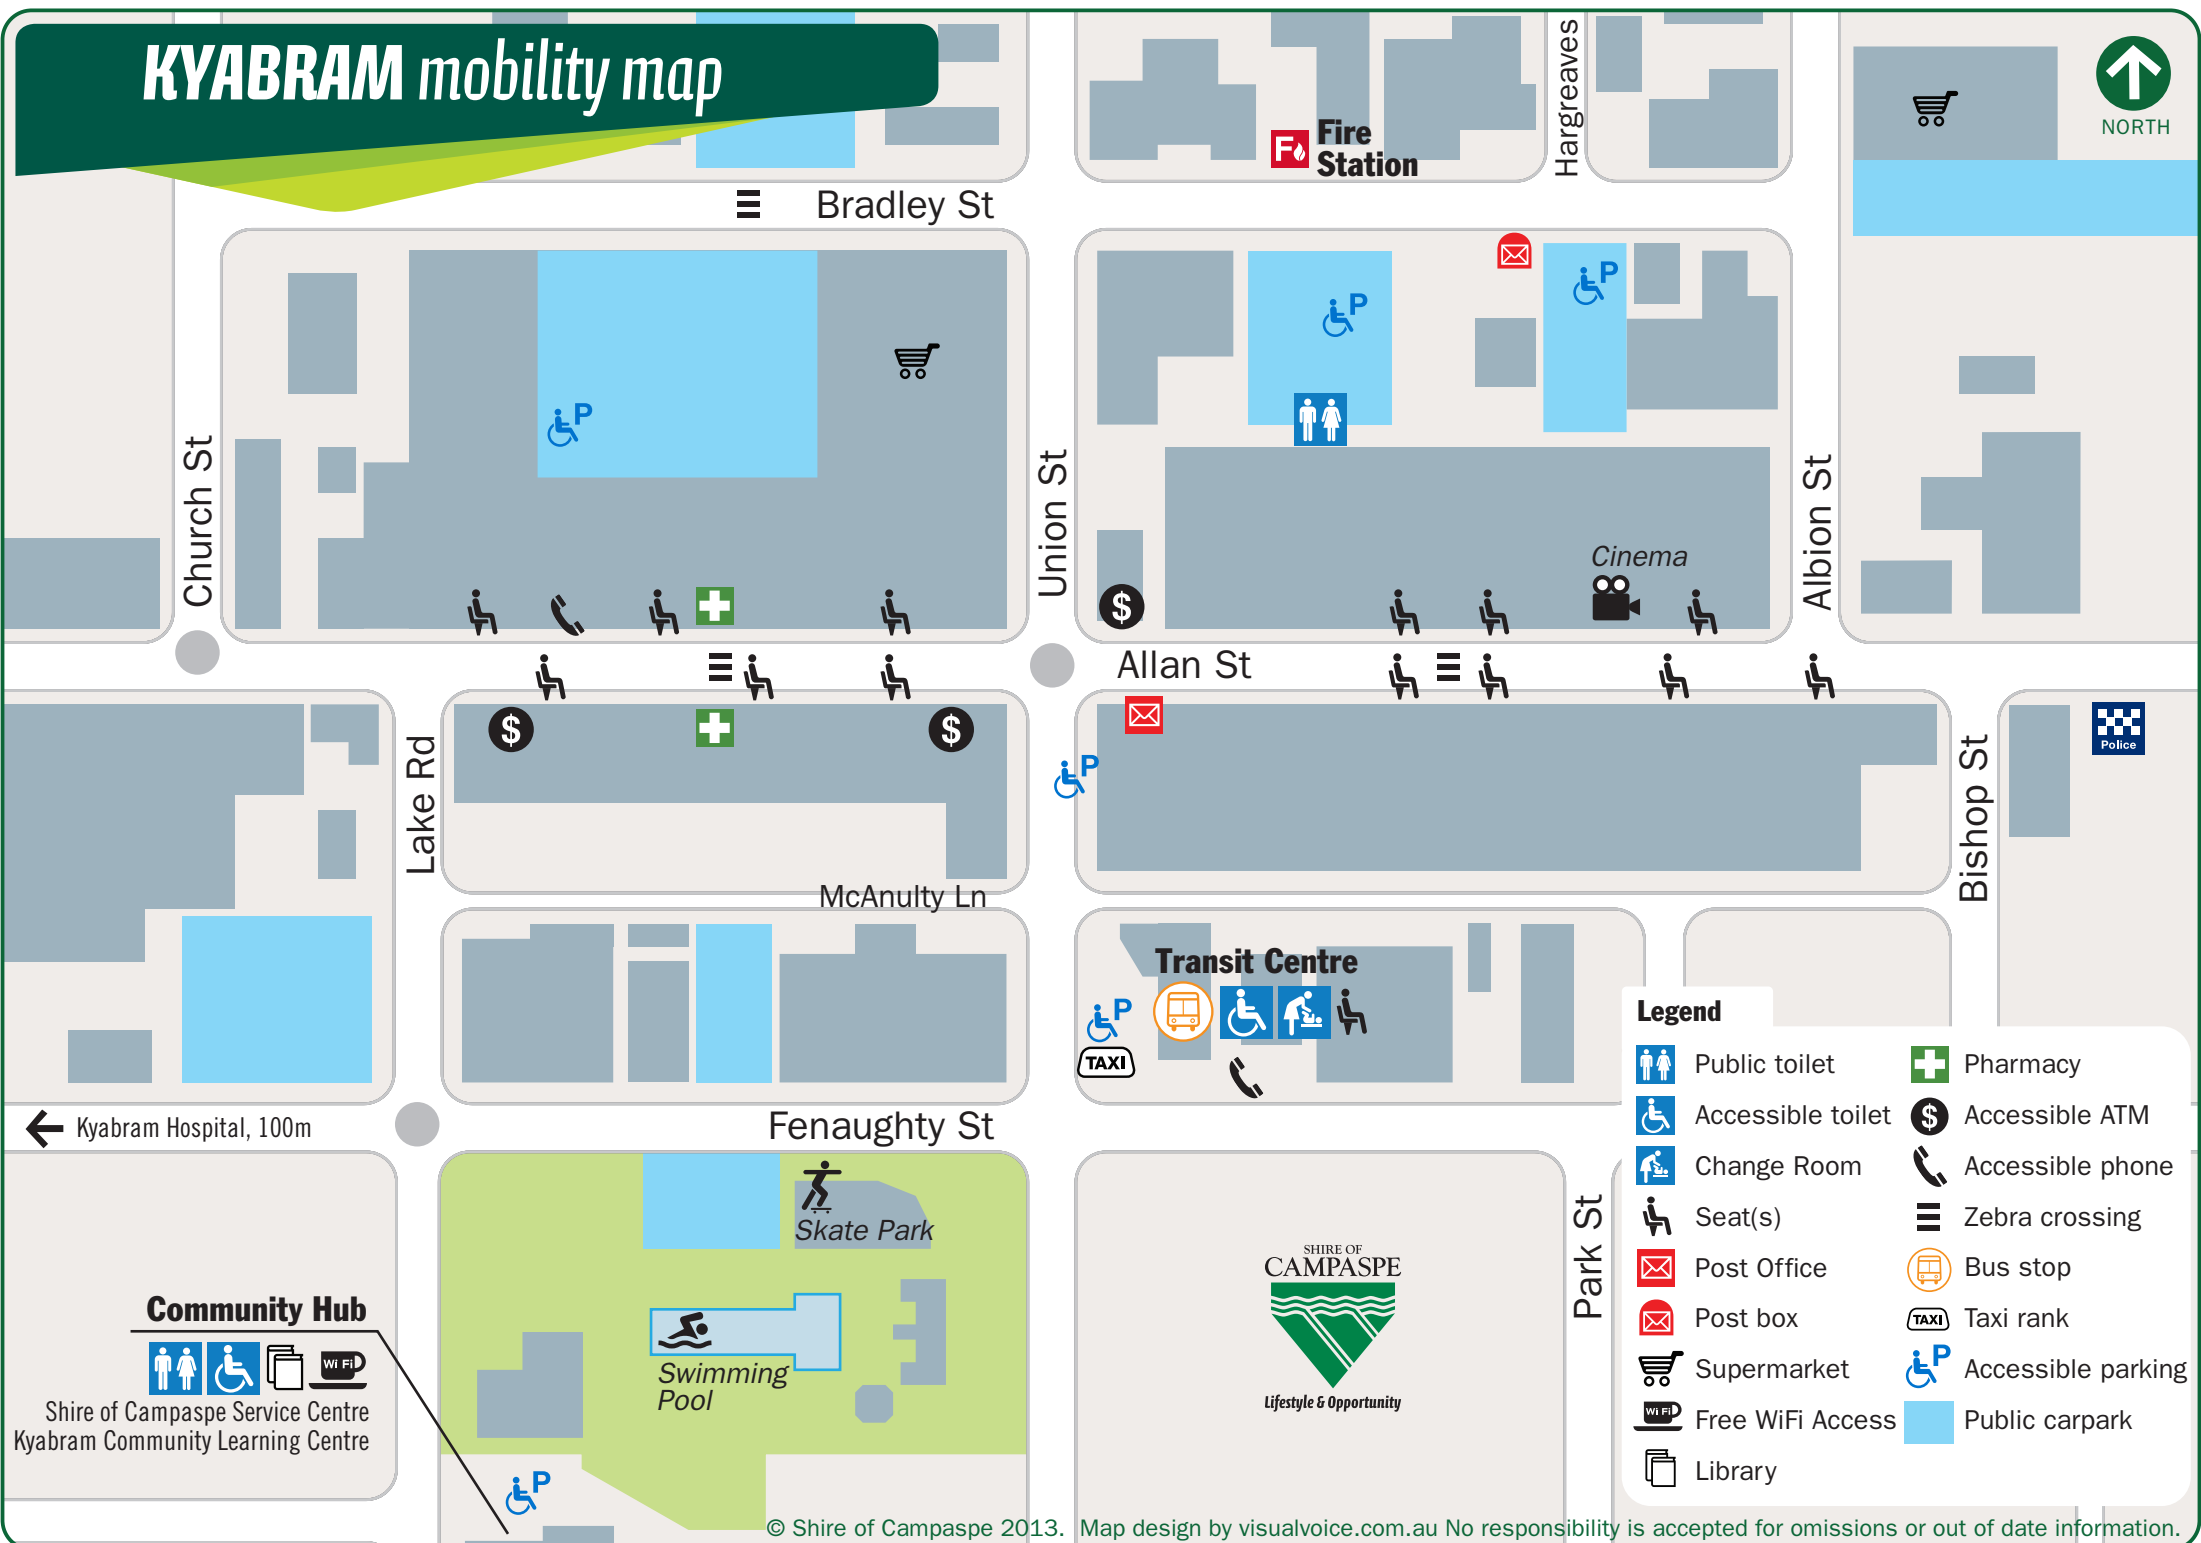

KYABRAM mobility map

NORTH

Legend

	Public toilet		Pharmacy
	Accessible toilet		Accessible ATM
	Change Room		Accessible phone
	Seat(s)		Zebra crossing
	Post Office		Bus stop
	Post box		Taxi rank
	Supermarket		Accessible parking
	Free WiFi Access		Public carpark
	Library		

← Kyabram Hospital, 100m

Community Hub

Shire of Campaspe Service Centre
Kyabram Community Learning Centre

SHIRE OF
CAMPASPE

Lifestyle & Opportunity