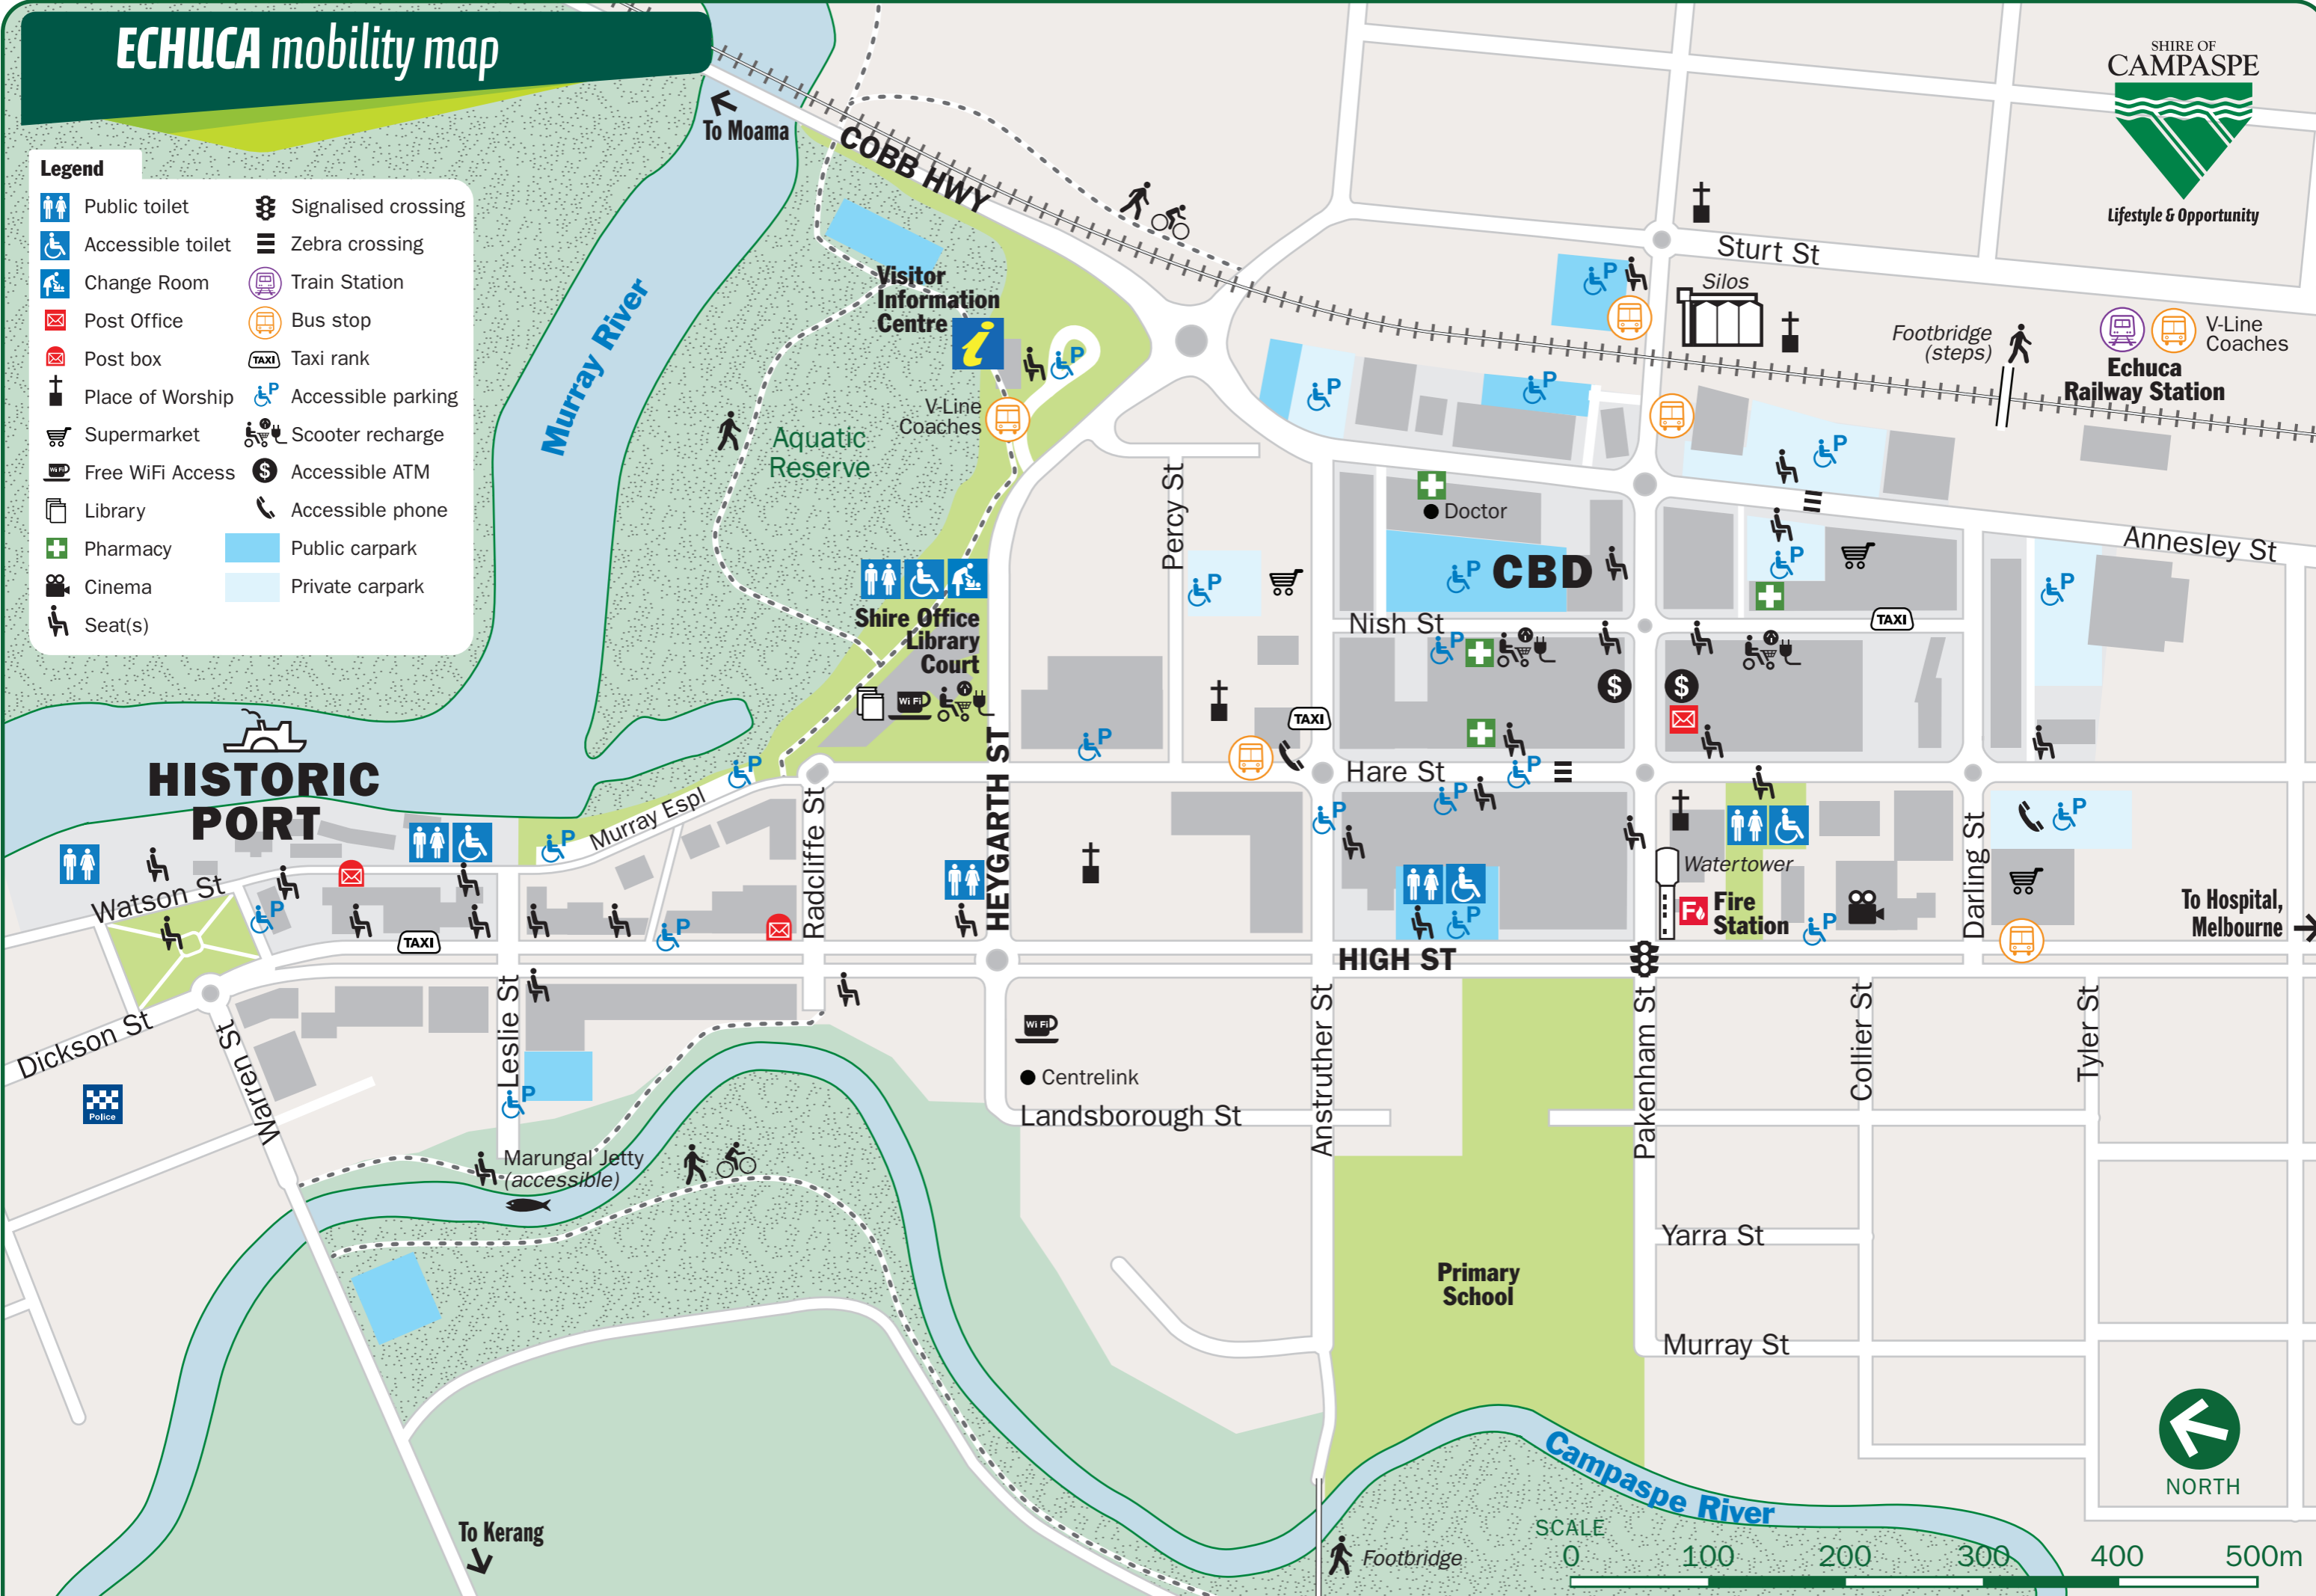

ECHUCA mobility map

Legend

- | | | | |
|--|-------------------|--|---------------------|
| | Public toilet | | Signalised crossing |
| | Accessible toilet | | Zebra crossing |
| | Change Room | | Train Station |
| | Post Office | | Bus stop |
| | Post box | | Taxi rank |
| | Place of Worship | | Accessible parking |
| | Supermarket | | Scooter recharge |
| | Free WiFi Access | | Accessible ATM |
| | Library | | Accessible phone |
| | Pharmacy | | Public carpark |
| | Cinema | | Private carpark |
| | Seat(s) | | |

HISTORIC PORT

Primary School

CBD

Echuca Railway Station

NORTH