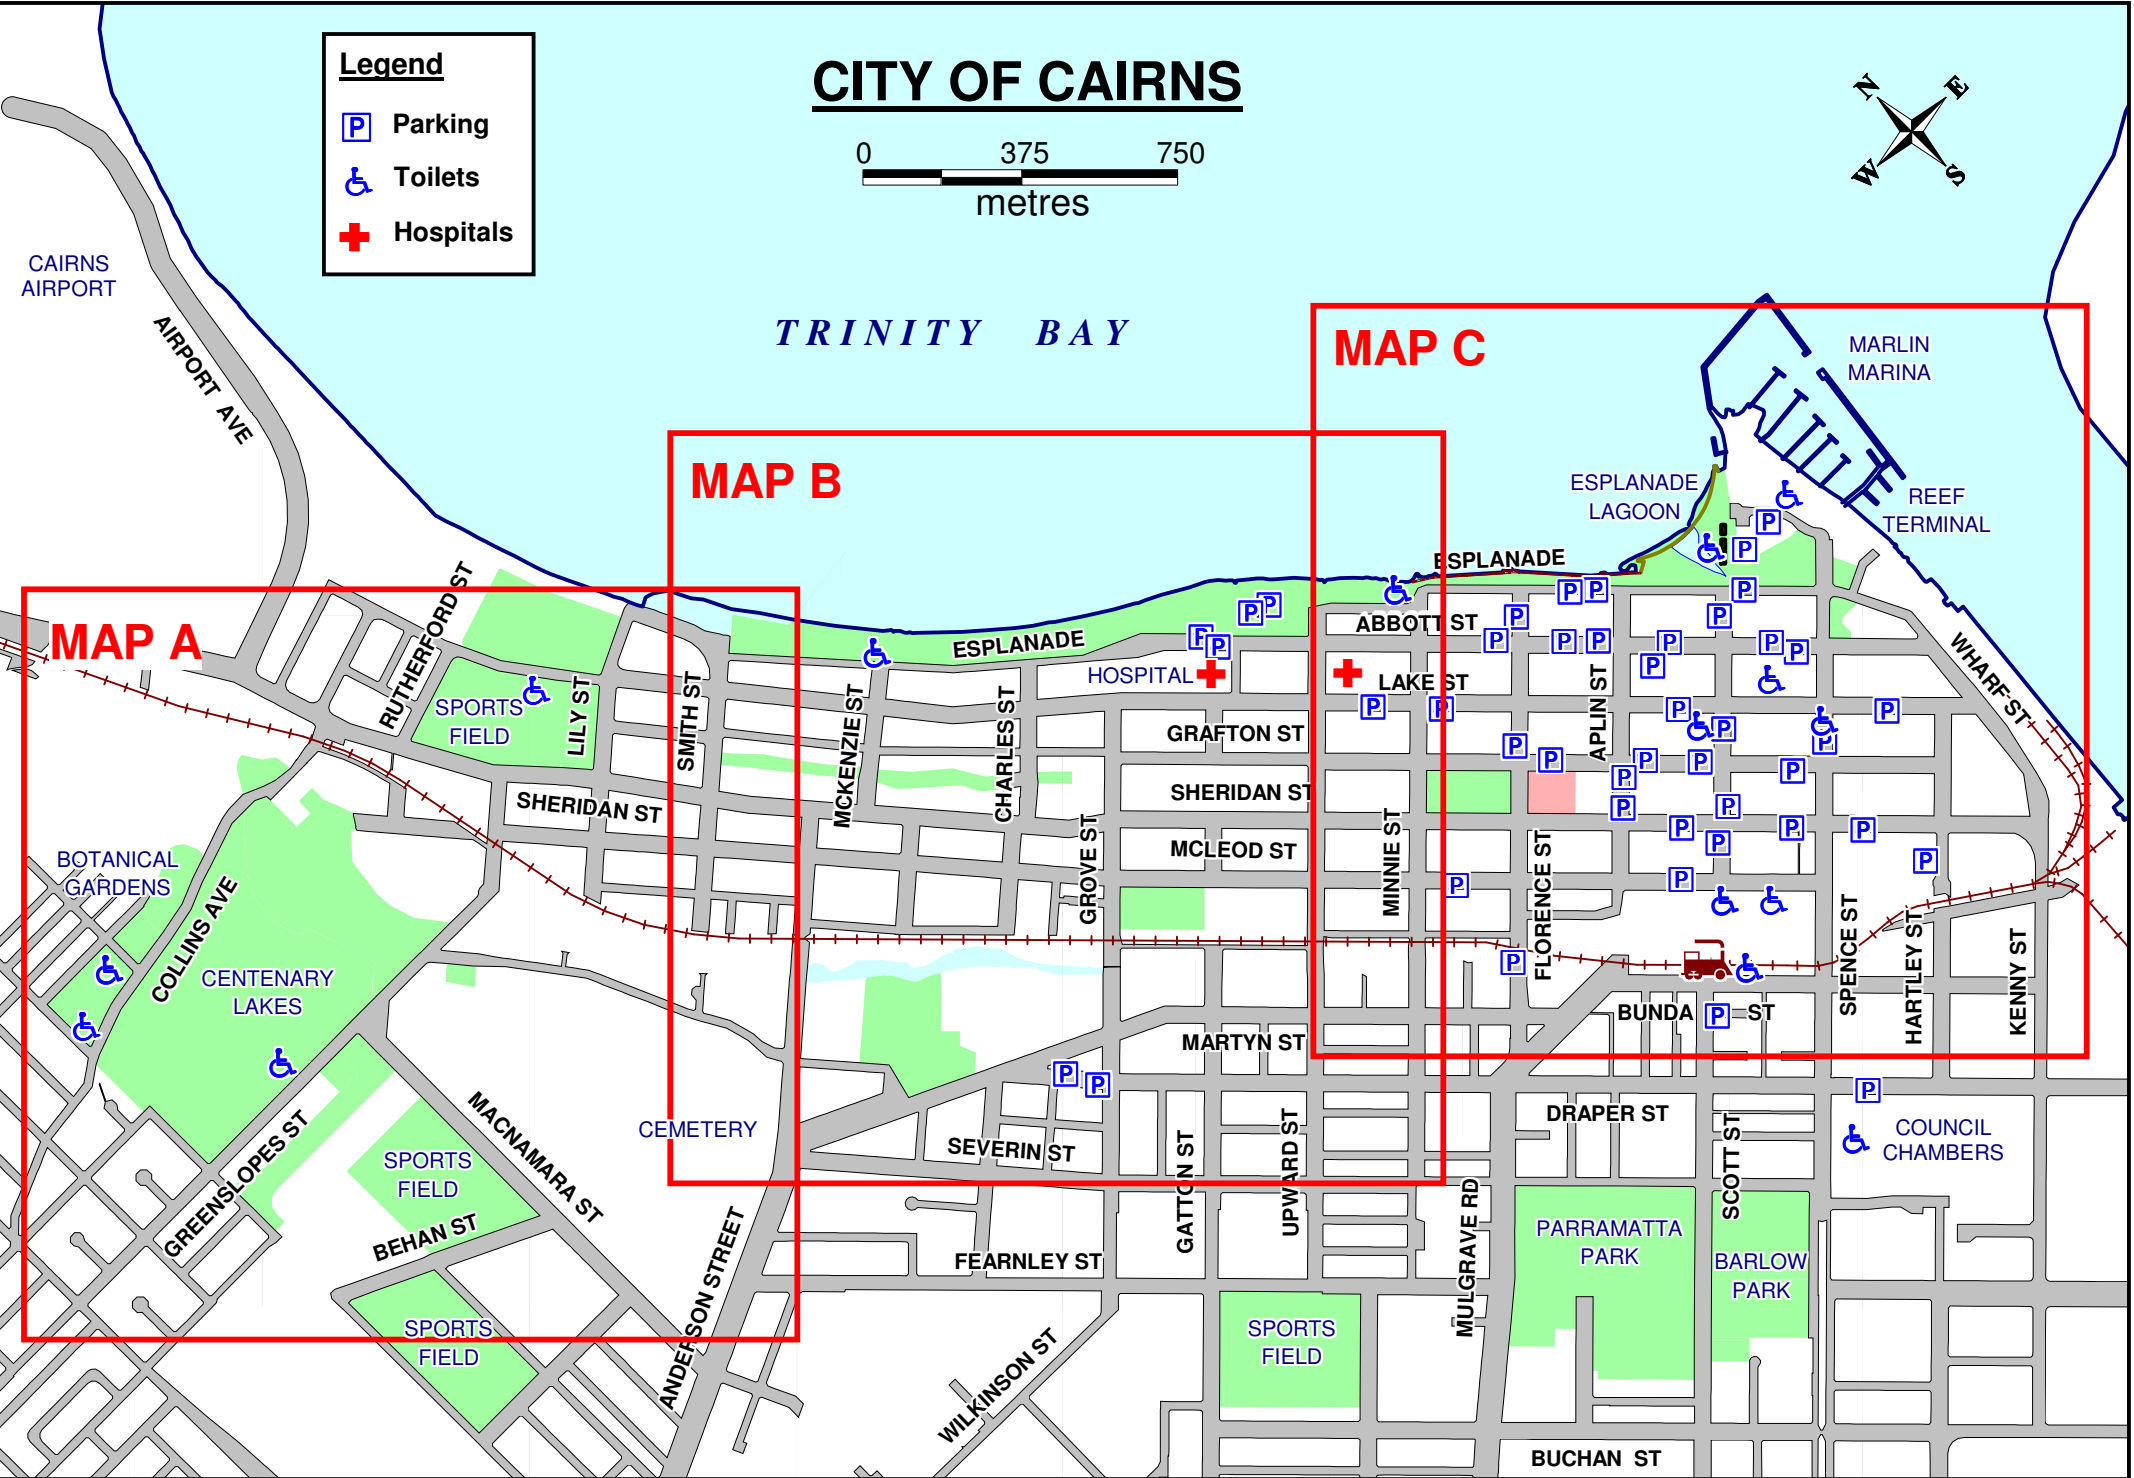

Legend

-  Parking
-  Toilets
-  Hospitals

CITY OF CAIRNS

MAP B

This map section covers the central business district and surrounding areas, showing a high density of parking spaces and public facilities.

MAP C

This map section focuses on the waterfront and marina area, featuring the Esplanade, Esplanade Lagoon, and the Reef Terminal.

MAP A

This map section covers the western and southern parts of the city, highlighting green spaces like Botanical Gardens and Centenary Lakes, along with several sports fields.