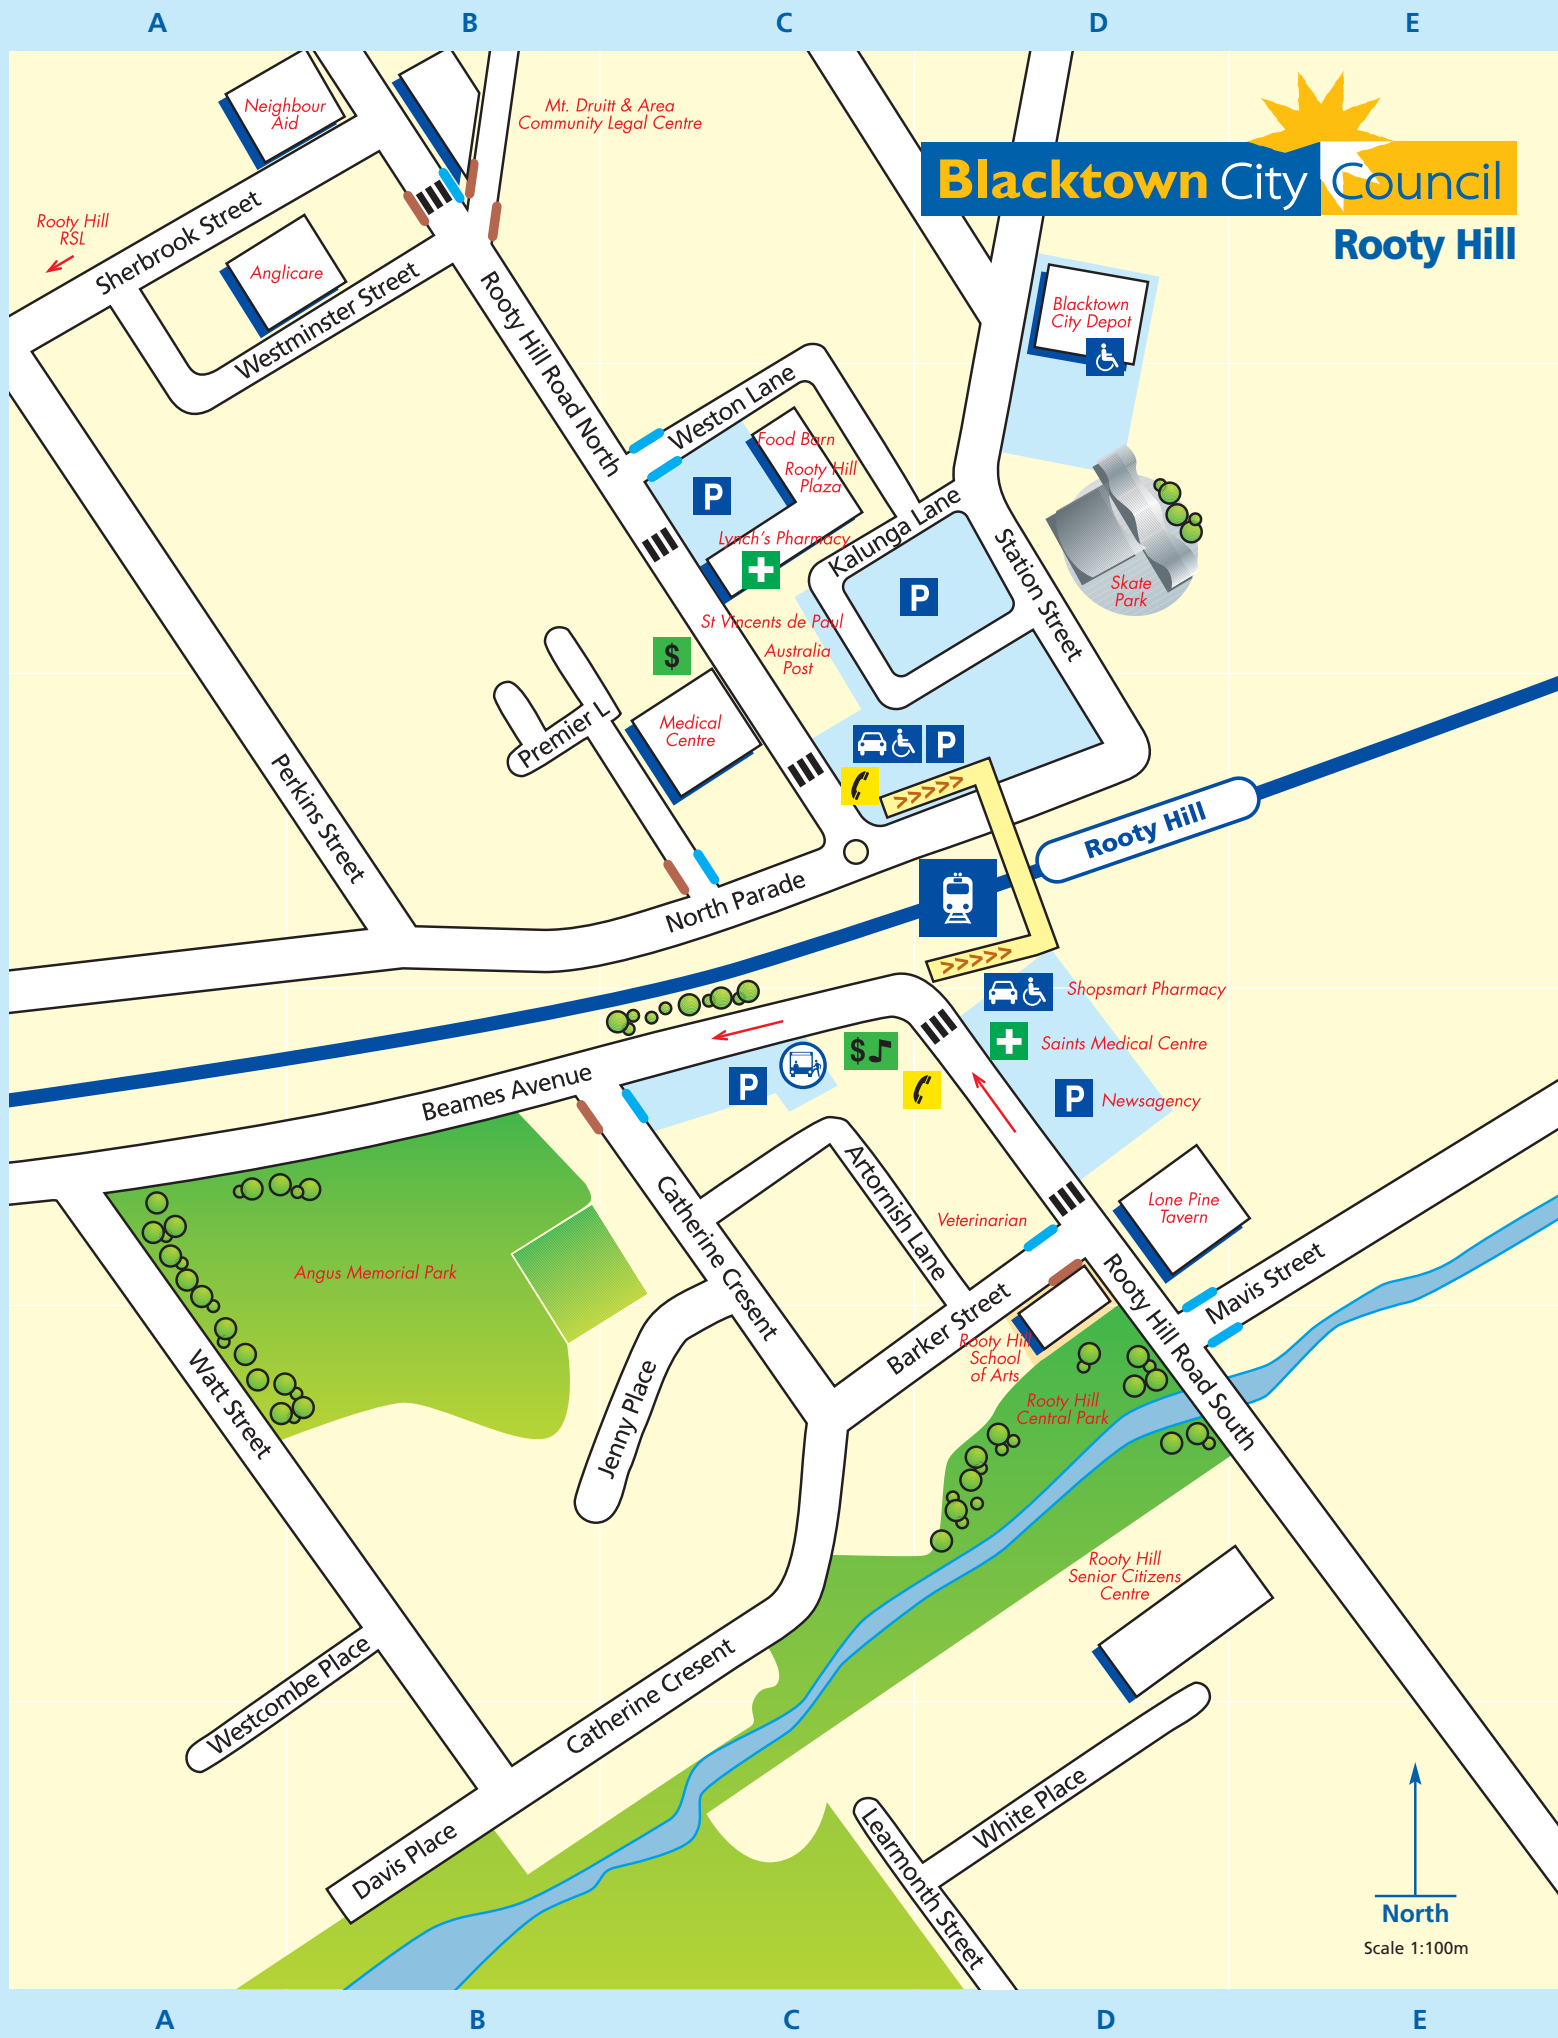

- **ATMs**
  Beams Avenue C3
- **Audio ATMs**
  Rooty Hill Road North....B2
- **Bus Stop**
  Beams Avenue C3
- **Parking**
  Beams Avenue C3
  Kalunga Lane,
  Station Street.....C2
  North Parade.....C3
  Rooty Hill Road North,
  Weston Lane B2
  Rooty Hill Road South....D3
- **Parking**
  Accessible
  parking bays
  Rooty Hill Road North....C2
  Rooty Hill Road South....D3
- **Public Telephone**
  Rooty Hill Road North....C2
  Rooty Hill Road South....C3
- **Train Station***
  Not accessible
  without assistance
  Rooty Hill D3

1. **BANKS**
   Commonwealth
   2 Rooty Hill Road South C3
   13 22 21
2. **COMMUNITY SERVICES**
   Anglicare Community Care Centre
   20 Westminster Street.....A1
   9832 2300
   Blacktown City Council Rooty Hill Works Depot
   Station Street.....D1
   9839 6777 or 9830 9746 (bus enquiries)
   Karelle Life Enrichment
   13 Acacia Street
   9625 7720
   Meals on Wheels
   Gribble Place, Blacktown
   9622 6183
   Mt. Druitt & Area Community Legal Centre
   76 Rooty Hill Road North B1
   9675 2009
   Neighbour Aid
   88 Rooty Hill Road North A1
   9832 4585

1. **Rooty Hill School of Arts**
   32 Rooty Hill Road South C4
   Book through Blacktown City Council
   9839 6000
   Rooty Hill Senior Citizens
   34A Rooty Hill Road South.....D5
   9832 3117
2. **ENTERTAINMENT**
   Holiday Inn
   33 Railway Street
   9832 2888
   Lone Pine Tavern
   15 Rooty Hill Road South D4
   9625 8475
   Rooty Hill RSL
   cnr Sherbrooke & Railway Streets
   9625 5500
3. **HEALTH SERVICES**
   Family Medical Centre*
   77B Rooty Hill Road North B2
   9832 1833
   Lynch's Pharmacy
   22 Rooty Hill Road North C2
   9625 0635
   Rooty Hill Medical Centre
   31 Rooty Hill Road North B3
   9625 3411

1. **Saints Medical Centre**
   1 Rooty Hill Road South D4
   9832 7511
2. **POLICE**
   Mt Druitt Police Station
   Cnr Luxford Rd & Kelly Close, Mt Druitt
   9625 0000
3. **PUBLIC SERVICES**
   Australia Post
   16 Rooty Hill Road North C2
   9625 8238
4. **RETAIL/OTHER**
   Newsagency*
   8 Rooty Hill Road South C3
   9625 0499
   Rooty Hill Food Barn*
   26 Rooty Hill Road North C2
   9675 2433
   Shopsmart Pharmacy*
   1 Rooty Hill Road North C3
   9625 8677
   St. Vincents De Paul
   14 Rooty Hill Road North C2
   9625 4448
   Veterinarian
   26 Rooty Hill Road South D4
   9625 0499

EMERGENCY NUMBERS
Police, Ambulance & Fire 000
State Emergency Service (SES)
132 500

Businesses and service indicated with a * are not accessible without assistance