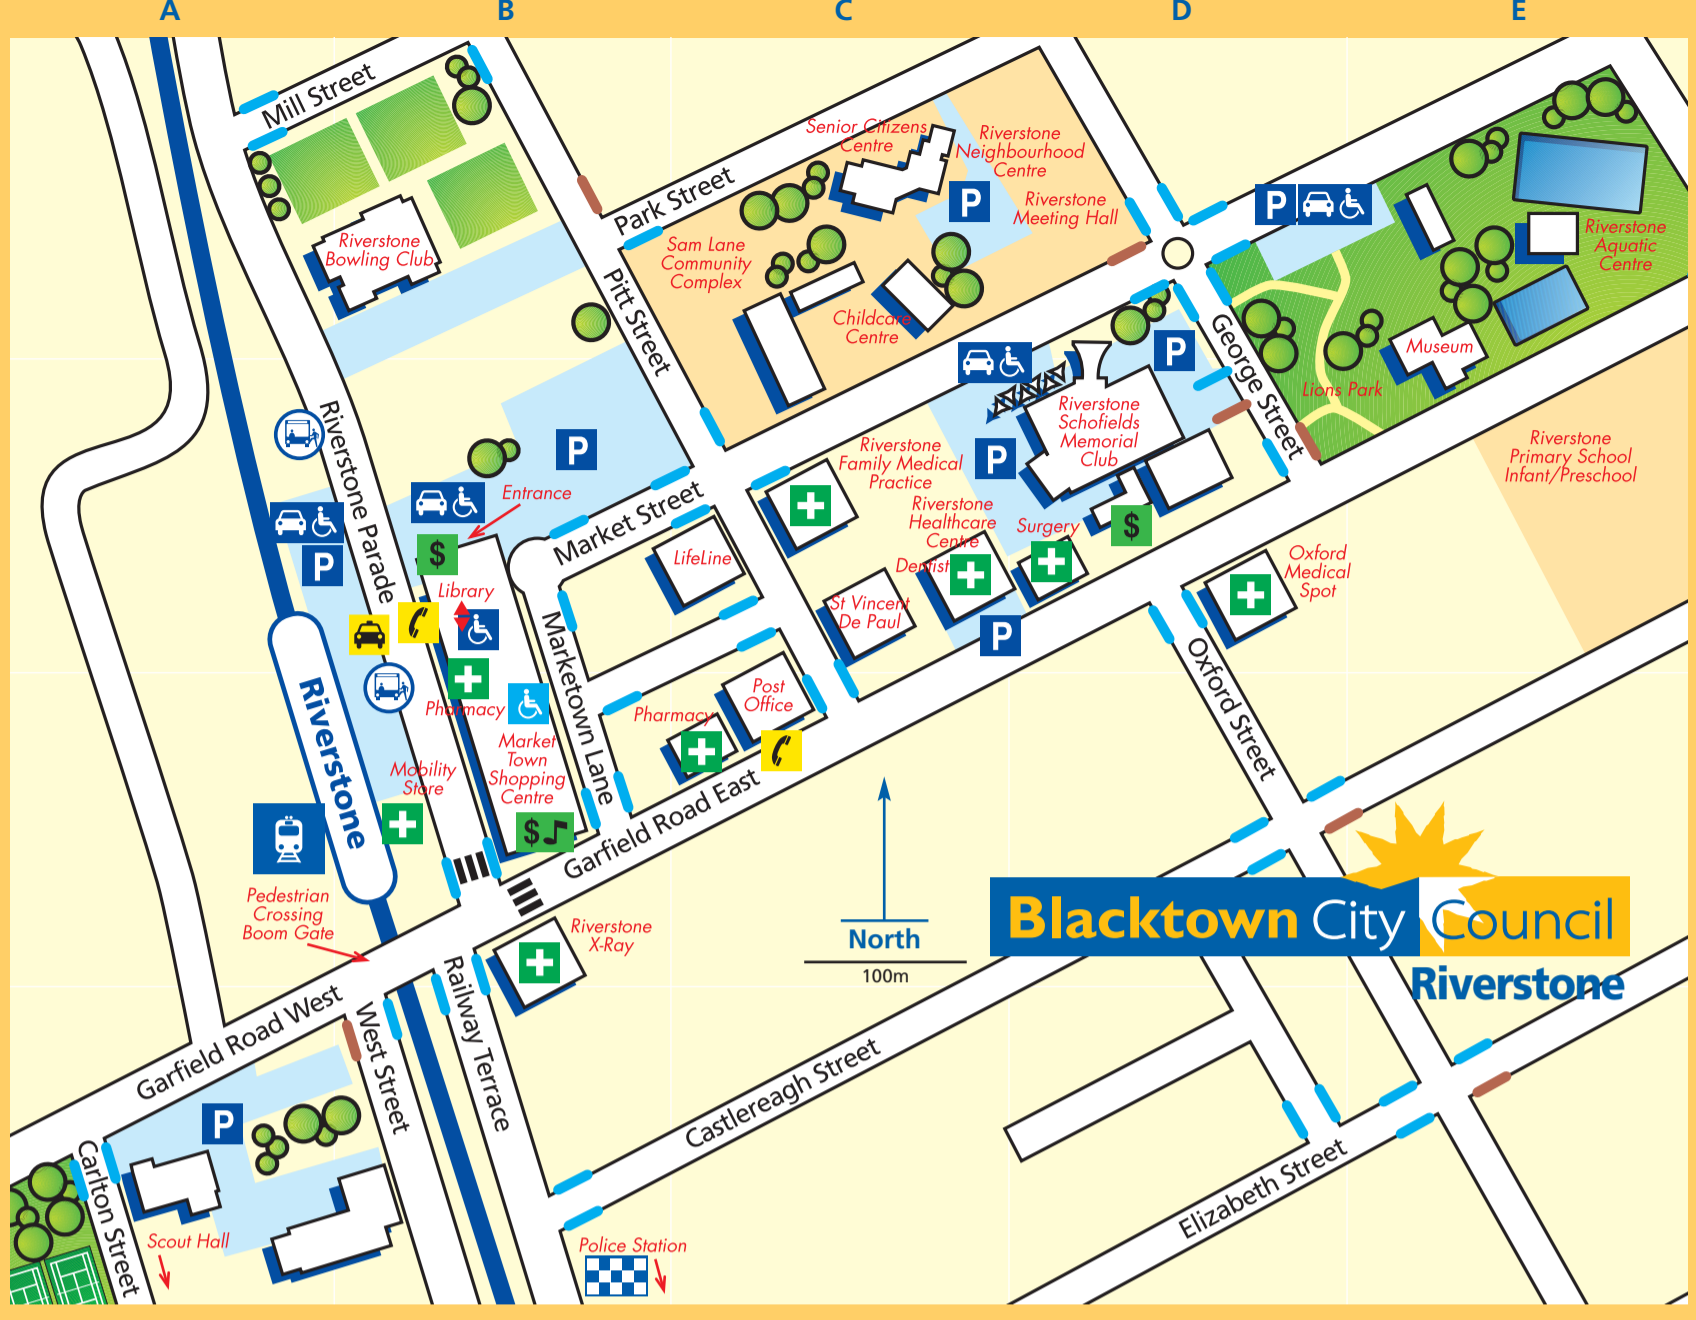

Blacktown City Council
Riverstone

- **ATM's**
  Market Town.....B2
  Garfield Road East.....B3
  Garfield Road East.....D2
- **Accessible Lifts**
  Market Town.....B2
- **Audio Traffic Lights**
  Cnr Garfield Road & Piccadilly Street
- **Bus Stop**
  Railway Terrace.....B2
  Railway Terrace.....B3
  Railway Terrace.....B6
- **Train Station**
  Railway Terrace.....B7
  Riverstone Parade.....B3
- **Hospital and Health Services**
  Garfield Road East.....B3
  Garfield Road East.....C2
  Garfield Road East.....D2
  Pitt Street.....C2
  Riverside Parade.....B2
  Station Street.....B2
- **Parking**
  Park Street.....C1
  Pitt Street.....B2
  Garfield Road West.....A4
  Garfield Road East.....C2
  Railway Terrace.....B5
  Railway Terrace.....B7
  Rothwell Lane.....B6
  Station Street.....E5
- **Parking Accessible bays**
  Market Street.....C2
  Market Street.....D1
  Railway Terrace.....B5
  Riverstone Parade.....B1
  Riverstone Parade.....B2
  Station Street.....B7
- **Public Telephone**
  Garfield Road East.....C3
  Railway Terrace.....B6
  Riverstone Parade.....B2
- **Taxi**
  Railway Parade.....B2