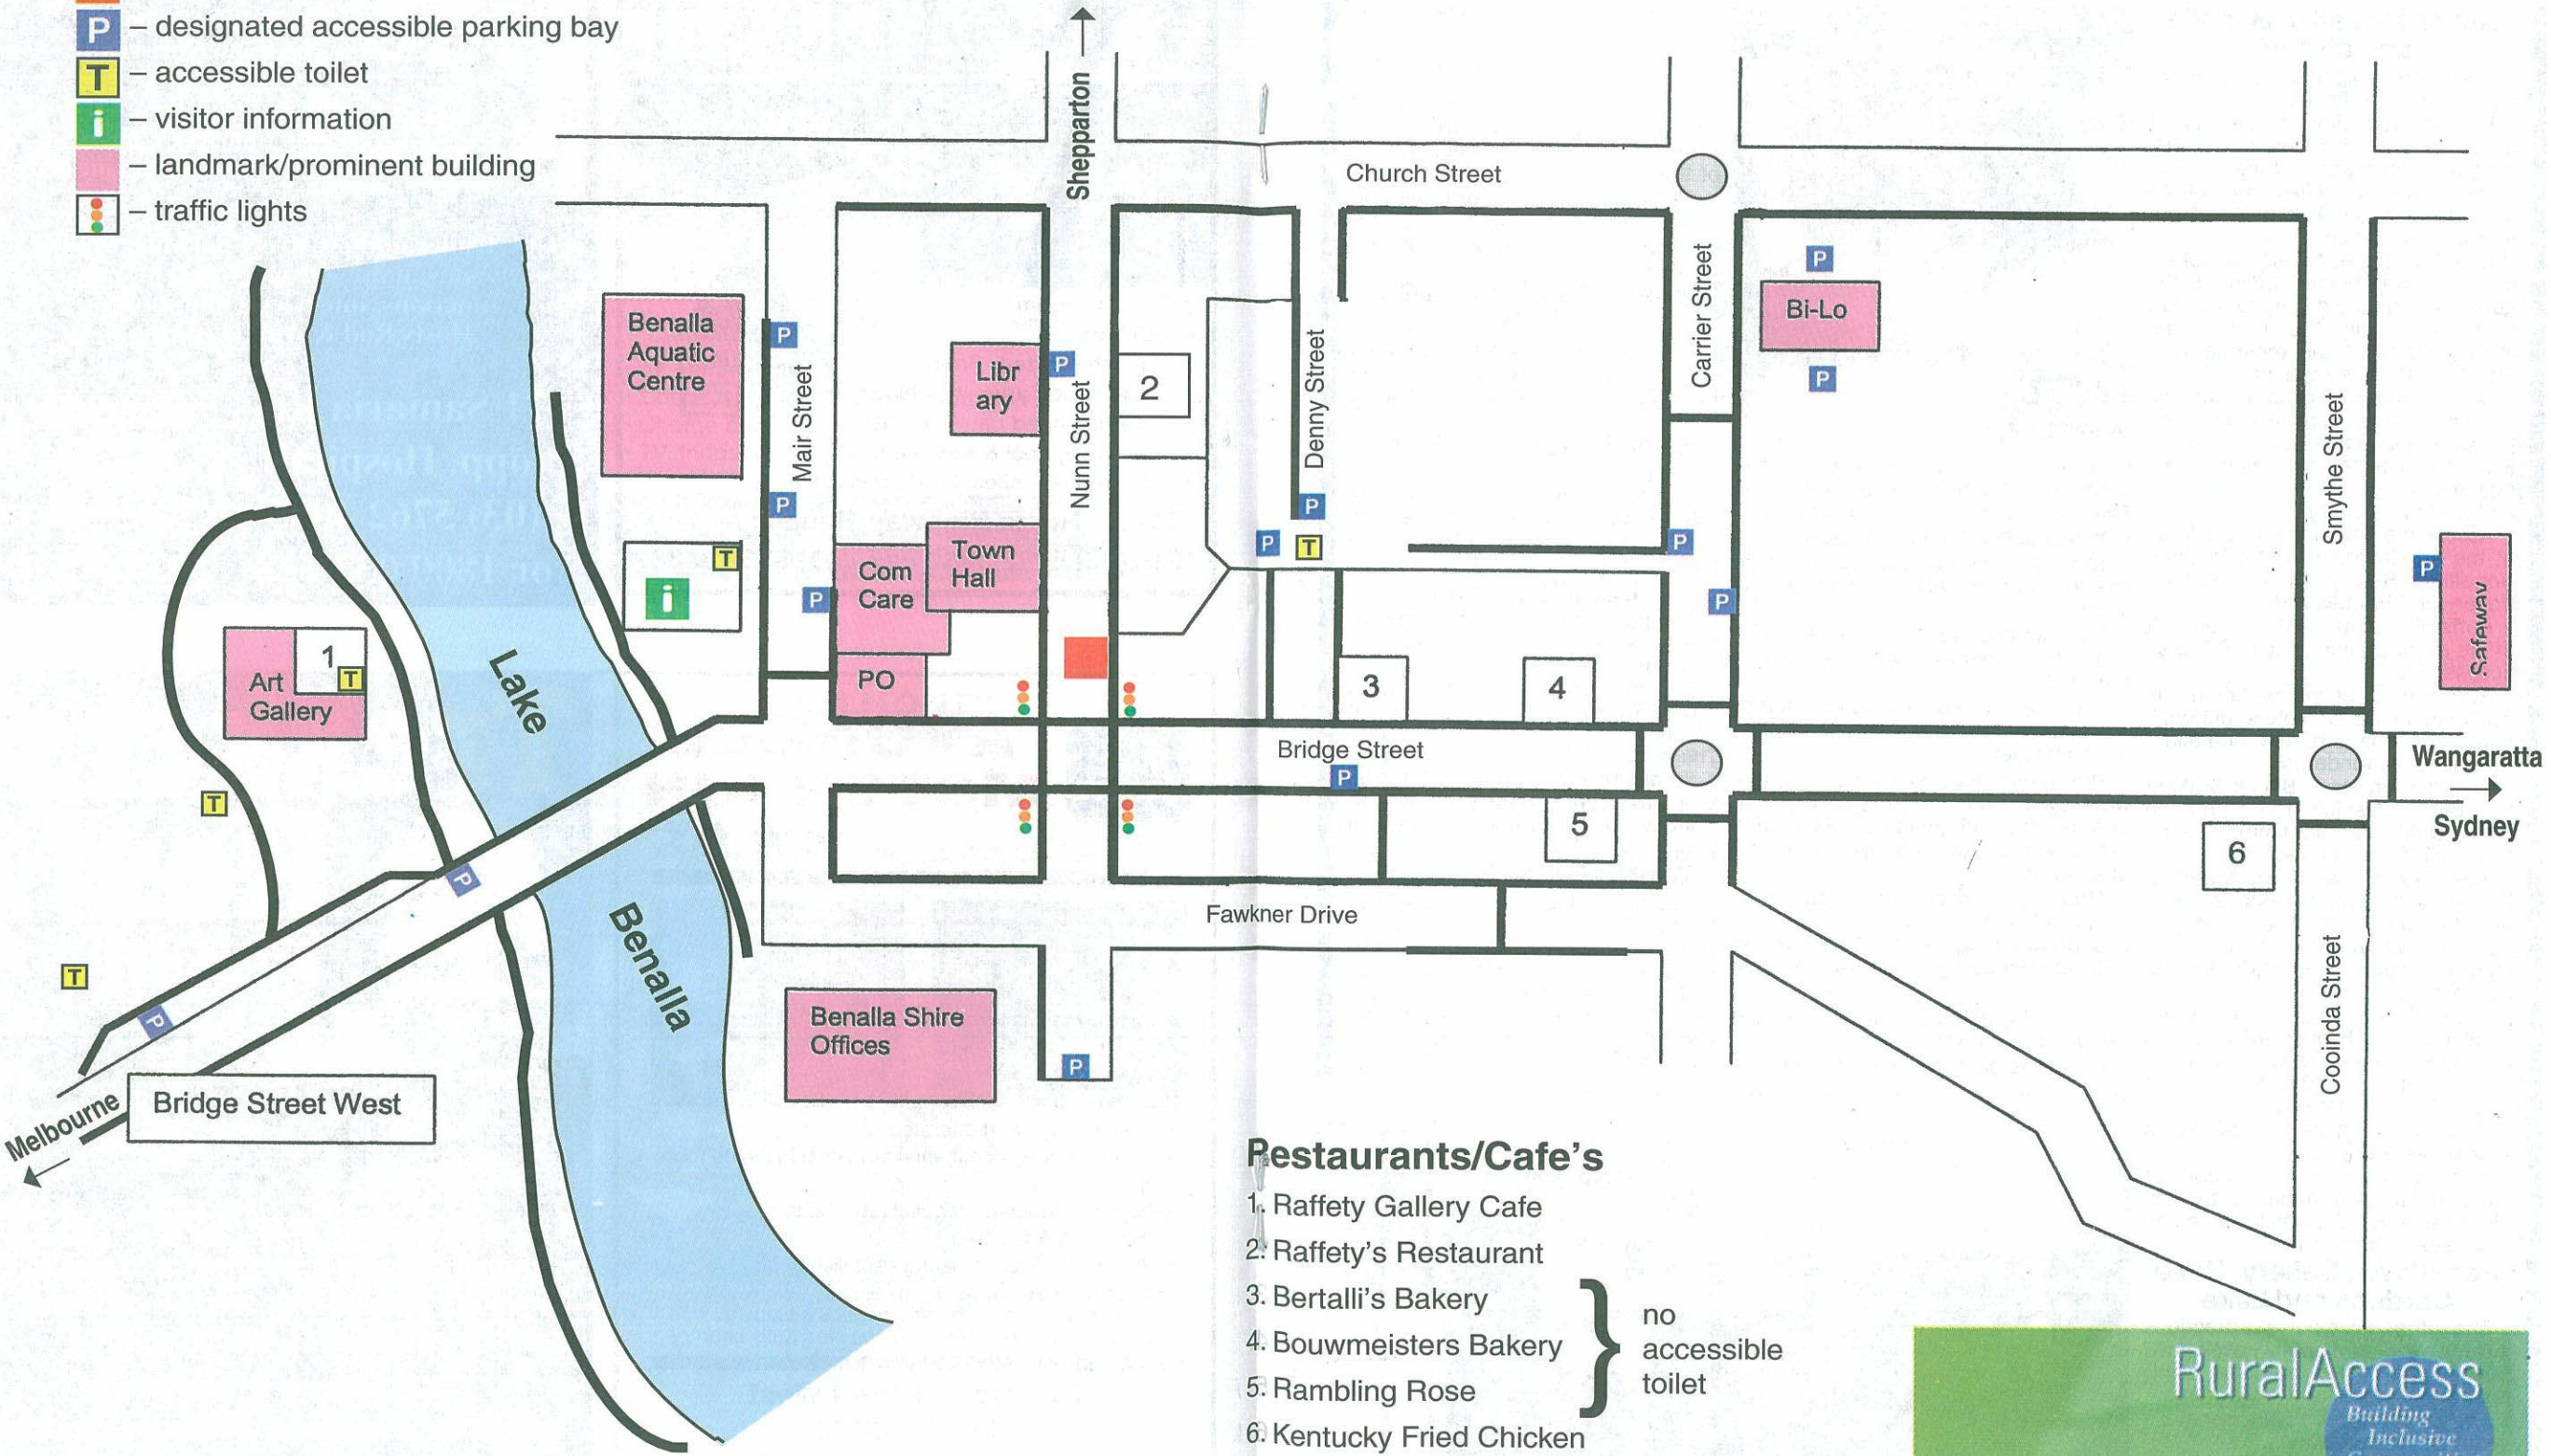

**Key:**

-  – fully accessible route
-  – taxi rank
-  – designated accessible parking bay
-  – accessible toilet
-  – visitor information
-  – landmark/prominent building
-  – traffic lights

# Benalla Mobility Map

**Restaurants/Cafe's**

- 1. Raffety Gallery Cafe
  - 2. Raffety's Restaurant
  - 3. Bertalli's Bakery
  - 4. Bouwmeisters Bakery
  - 5. Rambling Rose
  - 6. Kentucky Fried Chicken
- } no accessible toilet