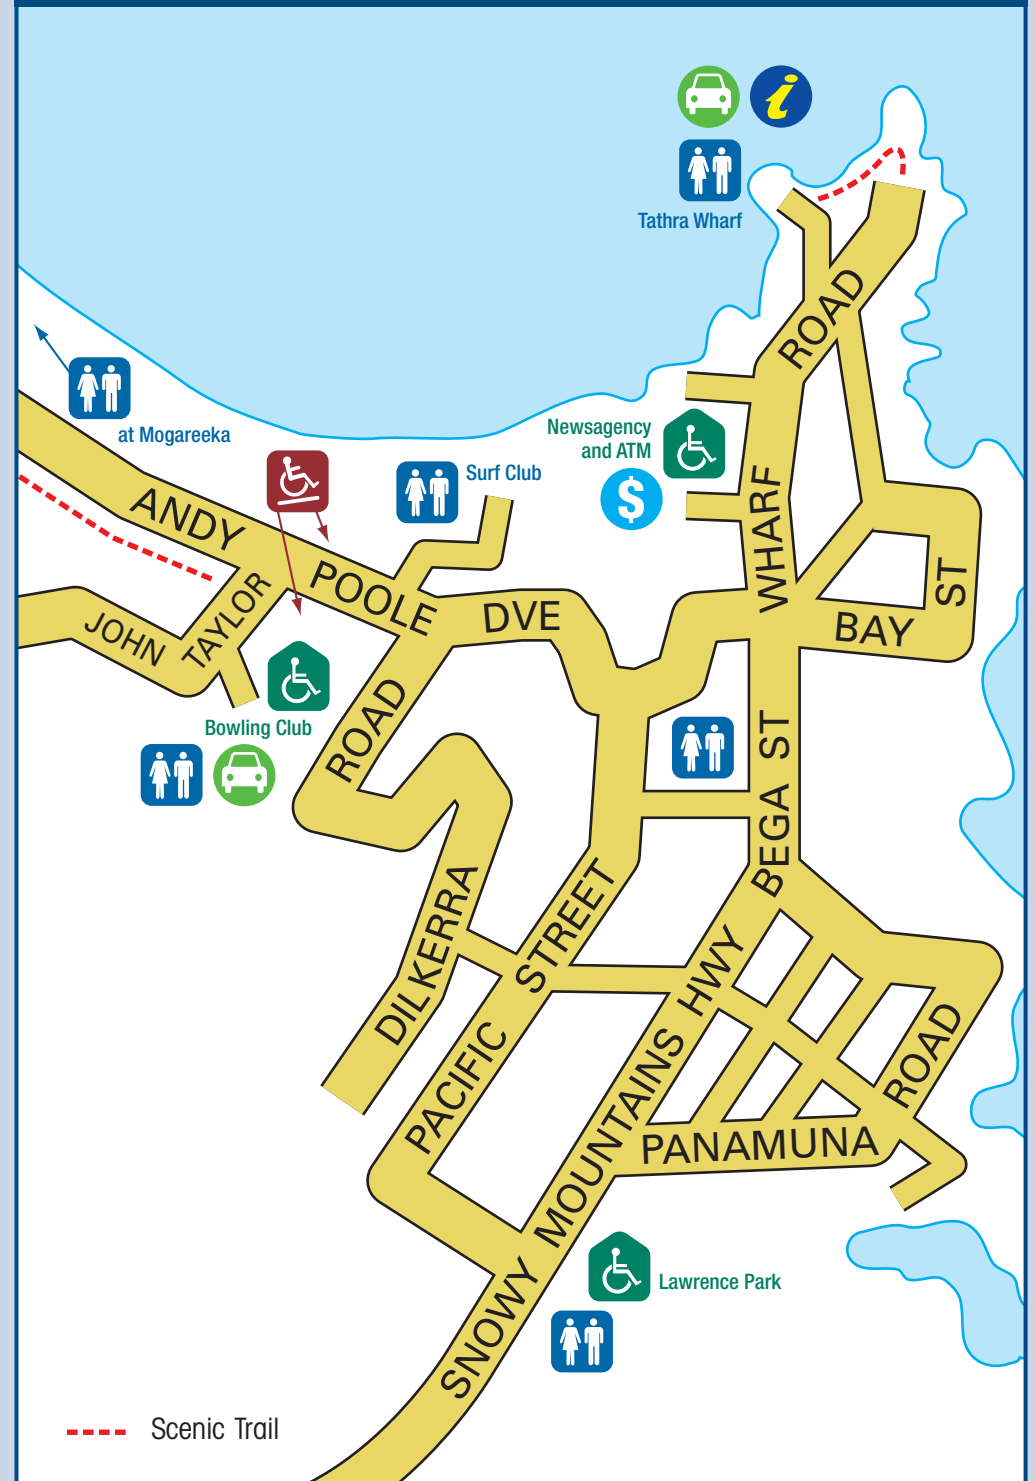

MERIMBULA

Key/legend

- | | | | |
|--|---------------------------------|--|--------------------|
| | buildings/
public facilities | | public library |
| | kerb ramps | | public telephone |
| | public toilets | | car parks |
| | lifts | | information centre |
| | baby change
facilities | | Respite Care |
| | ATM | | bus stop |
| | Scenic Trail | | |

EDEN

PAMBULA

BEGA

Key/legend

- | | | |
|---|---|--|
|  buildings/
public facilities |  lifts |  public library |
|  kerb ramps |  baby change
facilities |  public telephones |
|  public toilets |  ATM |  car parks |
| | |  information centre |

TATHRA

BERMAGUI

This map aims to provide a guide for people with limited mobility to accessible, parking and other facilities. It has been compiled by the Access & Equity Committee of Bega Valley Shire Council and will be reviewed as required.

For further information or comments please contact phone 6499 2222. This map can also be found at www.begavalley.nsw.gov.au

Every care has been taken in developing these maps. However, no liability is accepted for any injury or inconvenience arising from the use of this guide, or for any loss whatsoever. Information is correct at time of printing and will be reviewed as needed.