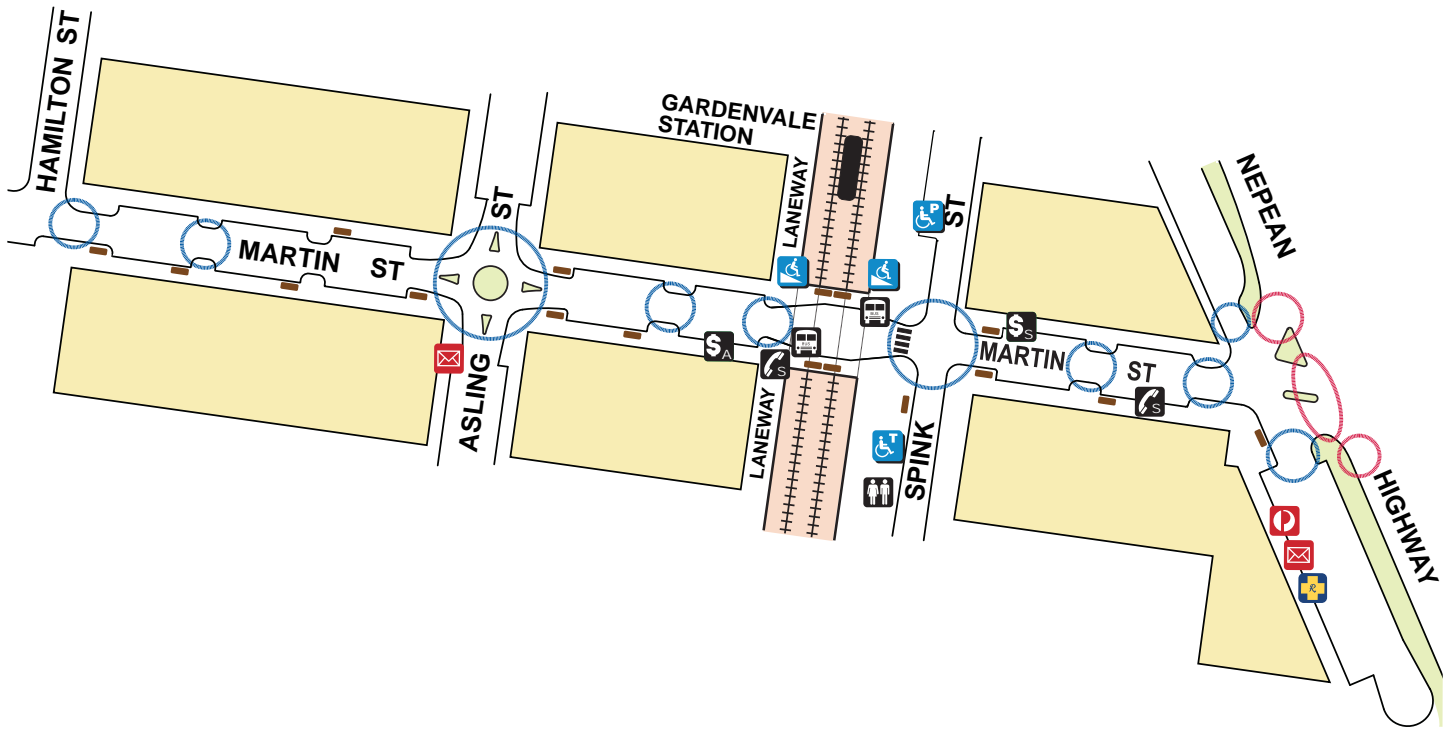

# Martin Street, Gardenvale Mobility Map

Melway: 67 F7 and G7

## Map Key

- |                         |                        |                              |
|-------------------------|------------------------|------------------------------|
| Accessible Parking      | Public Telephone - SMS | Local Businesses             |
| Accessible Toilet       | ATM - Audio Stop       | Seat                         |
| Steep Descent           | Bus Stop               | Pedestrian Crossing          |
| Toilets - Male & Female | Chemist                | Pedestrian Crossing - Lights |
| Post Office             | Car Parks              | Kerb Ramps                   |
| Letter Box              |                        |                              |