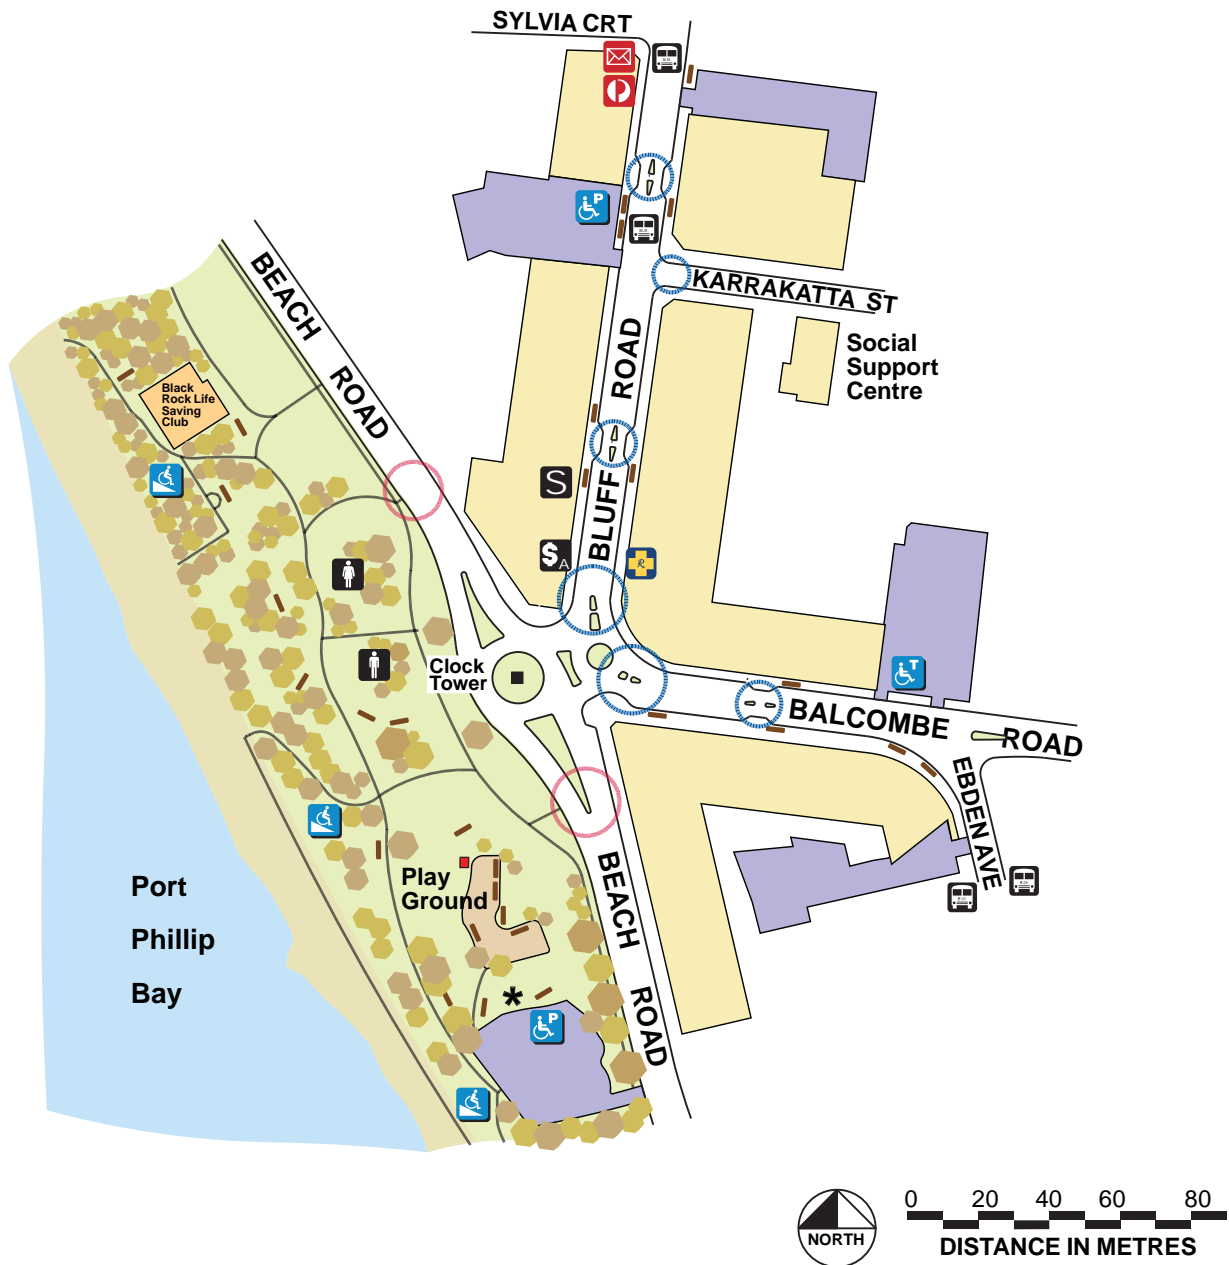

7

Black Rock Village, Black Village Mobility Map

Melway: 85 K4

Map Key

- | | | |
|--------------------|------------------|------------------------------|
| Accessible Parking | Bus Stop | BBQ |
| Accessible Toilet | Supermarket | Drinking Fountain |
| Steep Descent | Chemist | Walking Trails |
| Male Toilet | Car Parks | Pedestrian Crossing - Lights |
| Female Toilet | Local Businesses | Kerb Ramps |
| ATM - Audio Stop | Seat | |