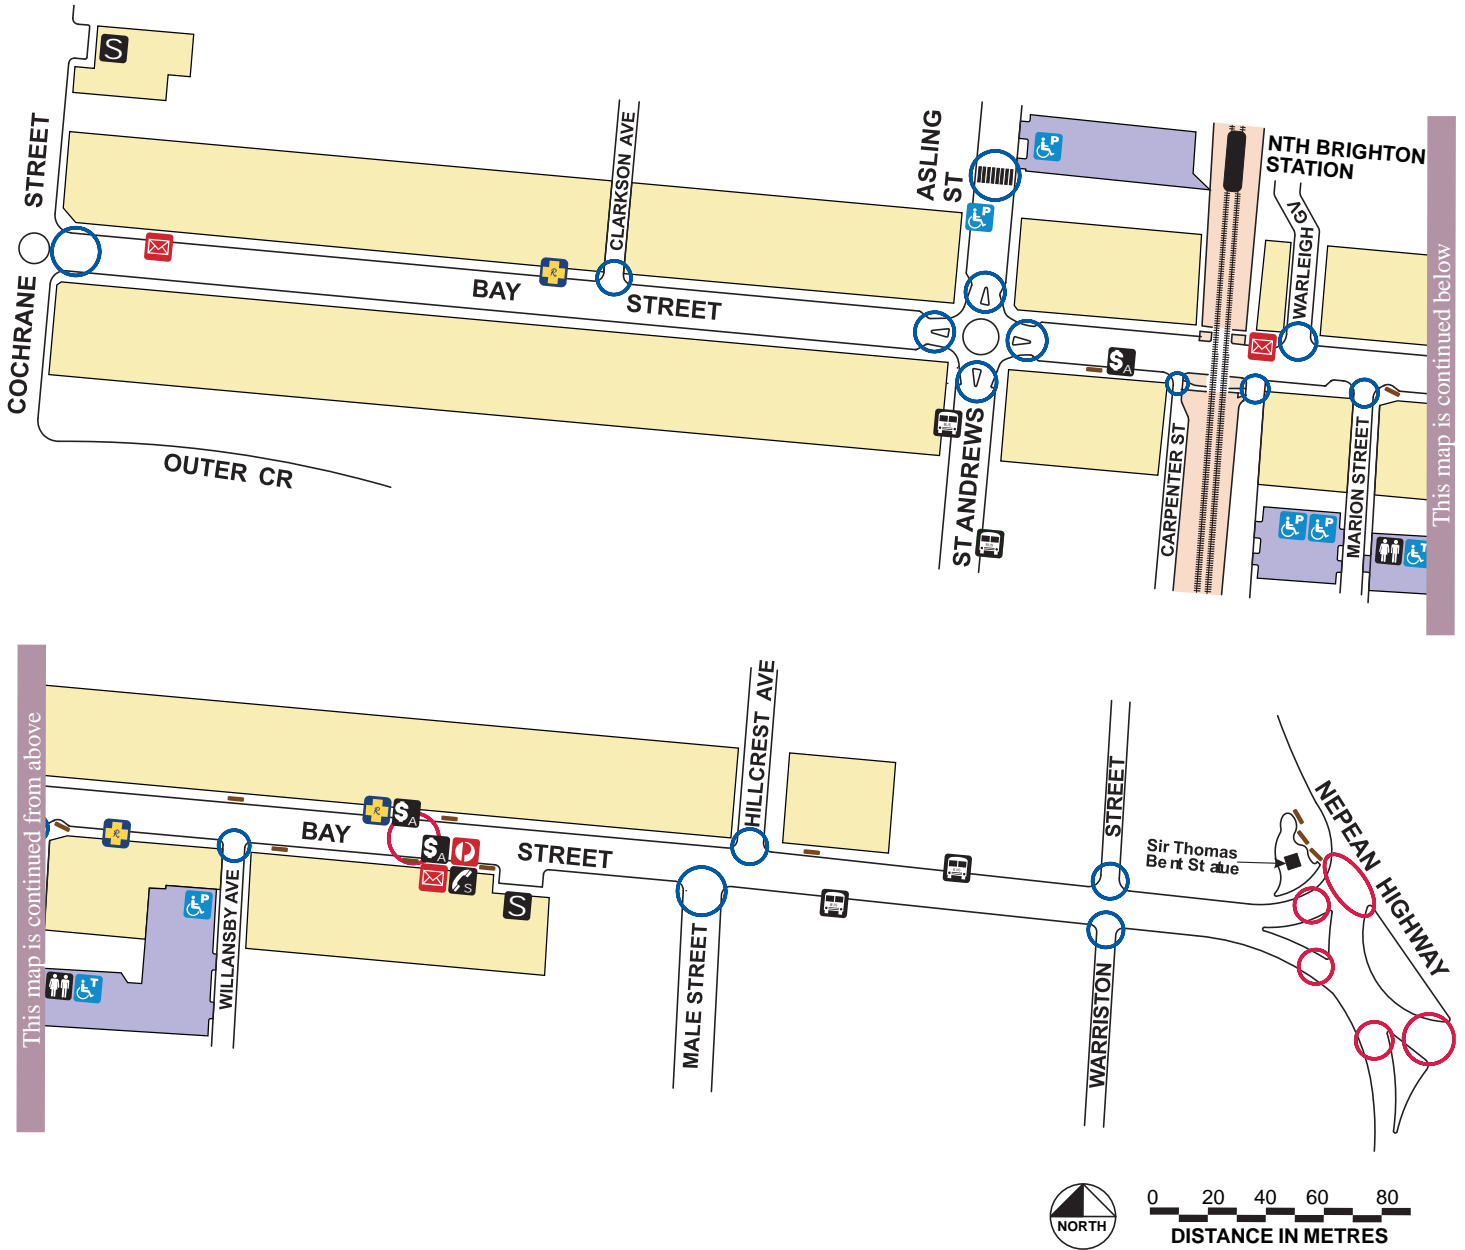

6

Bay Street, Brighton North Mobility Map

Melway: 67 F9 and G9

Map Key

- | | | |
|-------------------------|------------------|------------------------------|
| Accessible Parking | ATM - Audio Stop | Local Businesses |
| Accessible Toilet | Bus Stop | Seat |
| Toilets - Male & Female | Supermarket | Pedestrian Crossing |
| Post Office | Chemist | Pedestrian Crossing - Lights |
| Letter Box | Car Parks | Kerb Ramps |
| Public Telephone - SMS | | |