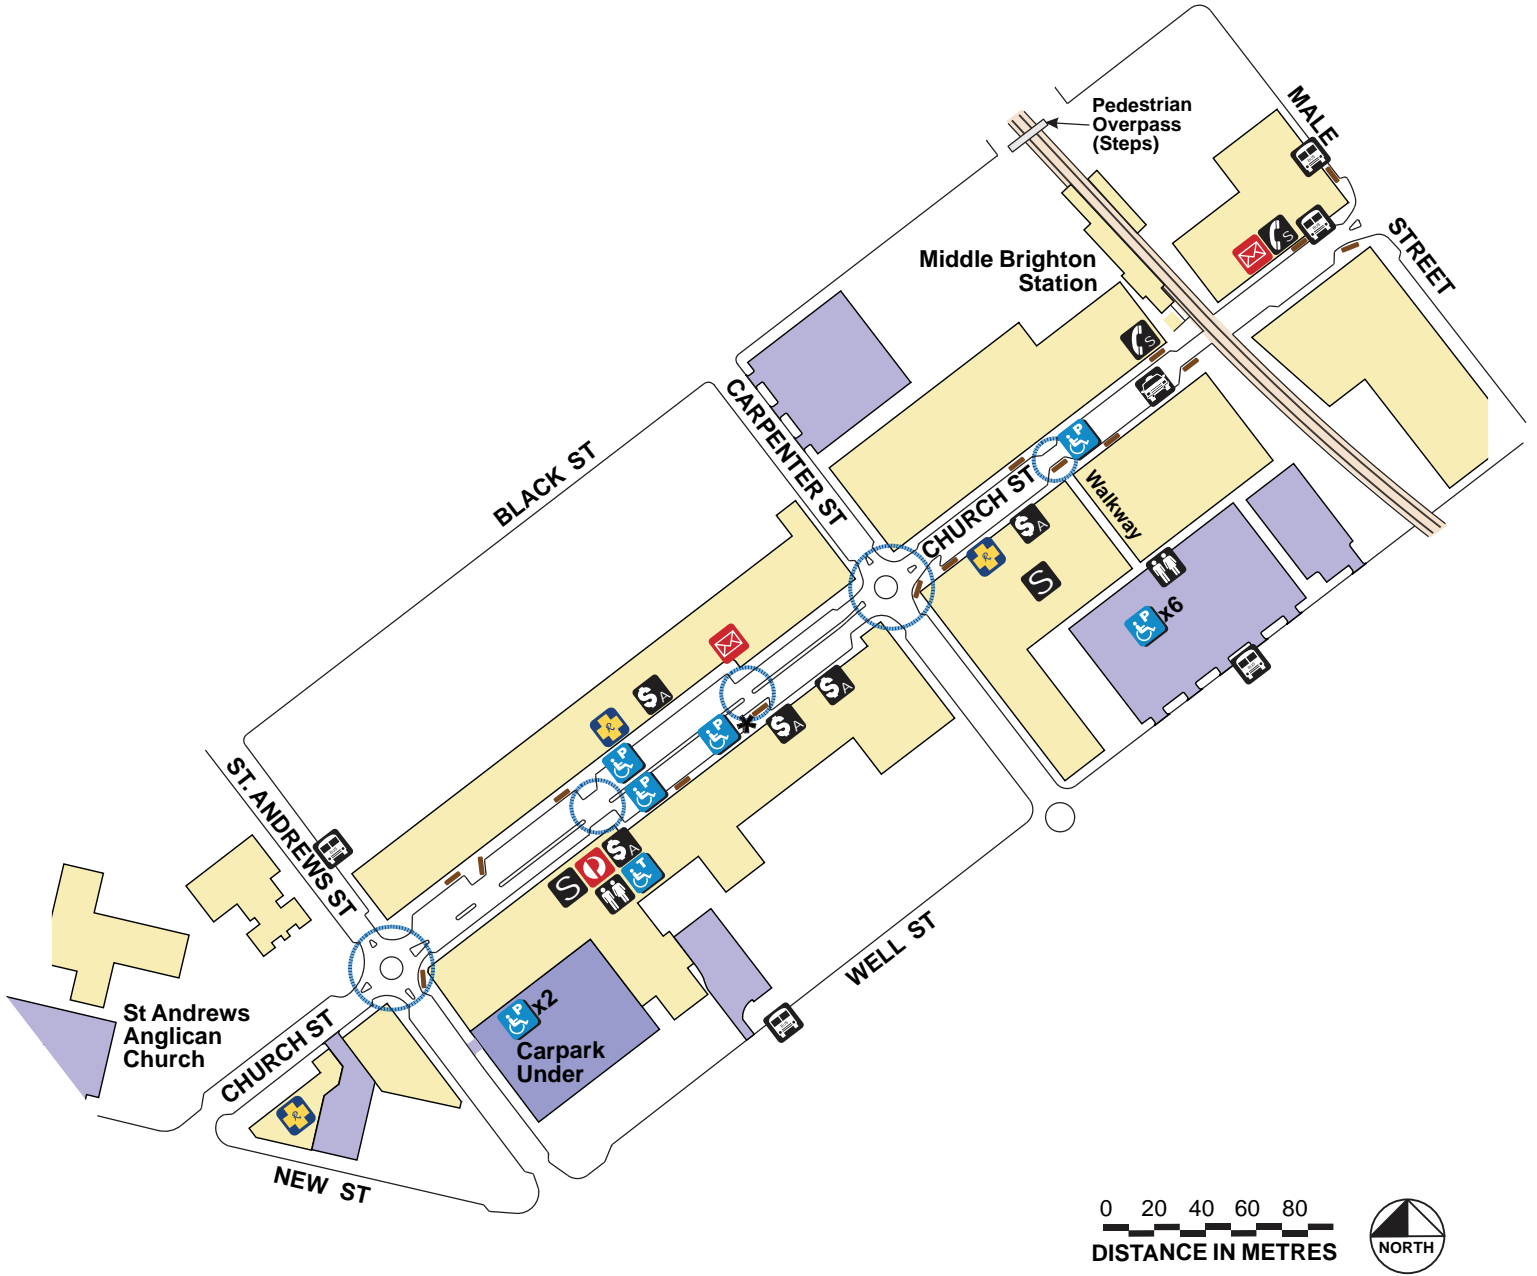

# Church Street, Brighton Mobility Map

Melway: 67 D11, E11 and E12

## Map Key

- |                         |                        |                  |
|-------------------------|------------------------|------------------|
| Accessible Parking      | Public Telephone - SMS | Chemist          |
| Accessible Toilet       | ATM - Audio Stop       | Car Parks        |
| Toilets - Male & Female | Bus Stop               | Local Businesses |
| Post Office             | Taxi                   | Seat             |
| Letter Box              | Supermarket            | Kerb Ramps       |