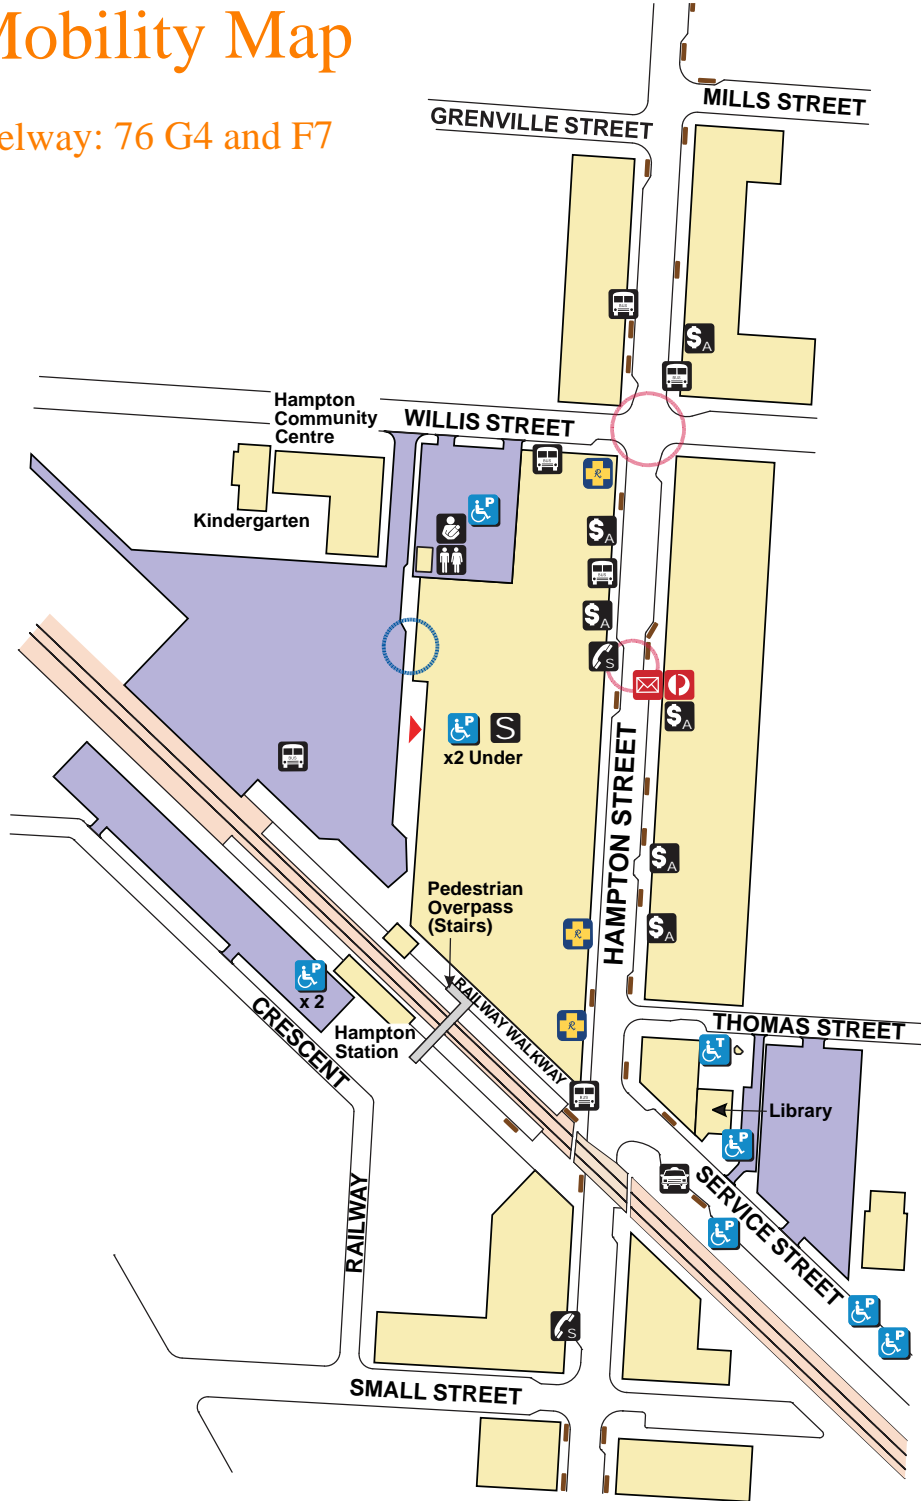

3

Hampton Street, Hampton Mobility Map

Melway: 76 G4 and F7

Map Key

- | | | |
|-------------------------|------------------------|------------------------------|
| Accessible Parking | Public Telephone - SMS | Car Parks |
| Accessible Toilet | ATM - Audio Stop | Local Businesses |
| Toilets - Male & Female | Bus Stop | Seat |
| Baby Change | Taxi | Pedestrian Crossing - Lights |
| Post Office | Supermarket | Kerb Ramps |
| Letter Box | Chemist | |