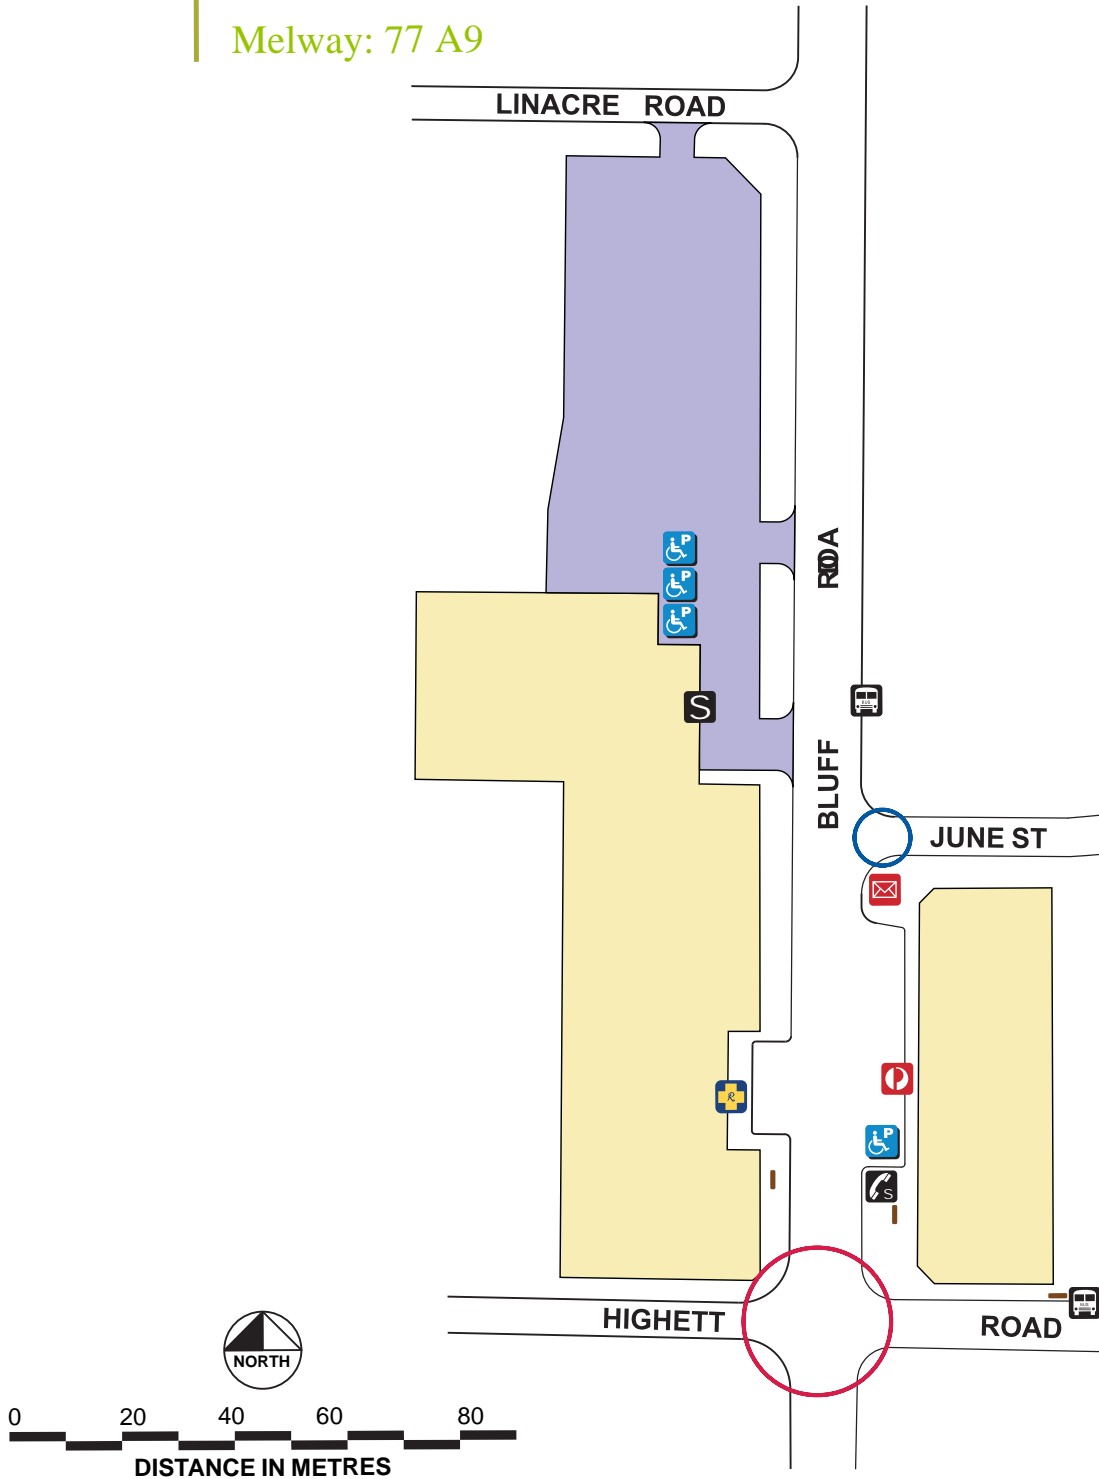

2

Bluff Road, Highett Mobility Map

Melway: 77 A9

Map Key

- | | | |
|------------------------|-------------|------------------------------|
| Accessible Parking | Bus Stop | Local Businesses |
| Post Office | Supermarket | Seat |
| Letter Box | Chemist | Pedestrian Crossing - Lights |
| Public Telephone - SMS | Car Parks | Kerb Ramps |