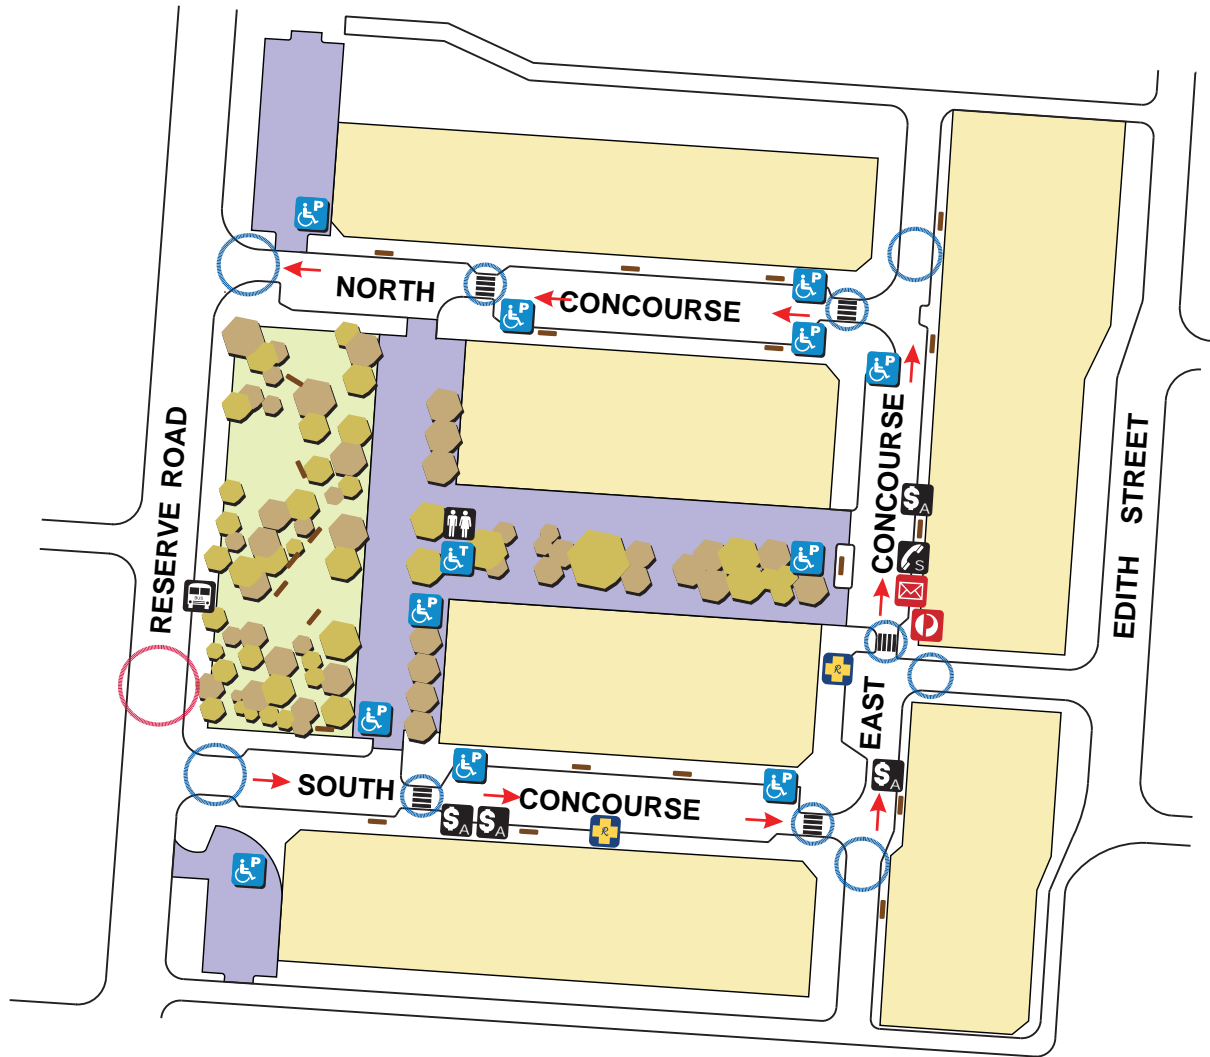

1

Beaumaris Concourse, Beaumaris Mobility Map

Melway: 86 C7 and D7

Map Key

Accessible Parking	Chemist	Seat
Accessible Toilet	Post Office	Traffic Direction of Travel
Public Telephone - SMS	Letter Box	Pedestrian Crossing
ATM - Audio Stop	Car Parks	Pedestrian Crossing - Lights
Bus Stop	Local Businesses	Kerb Ramps