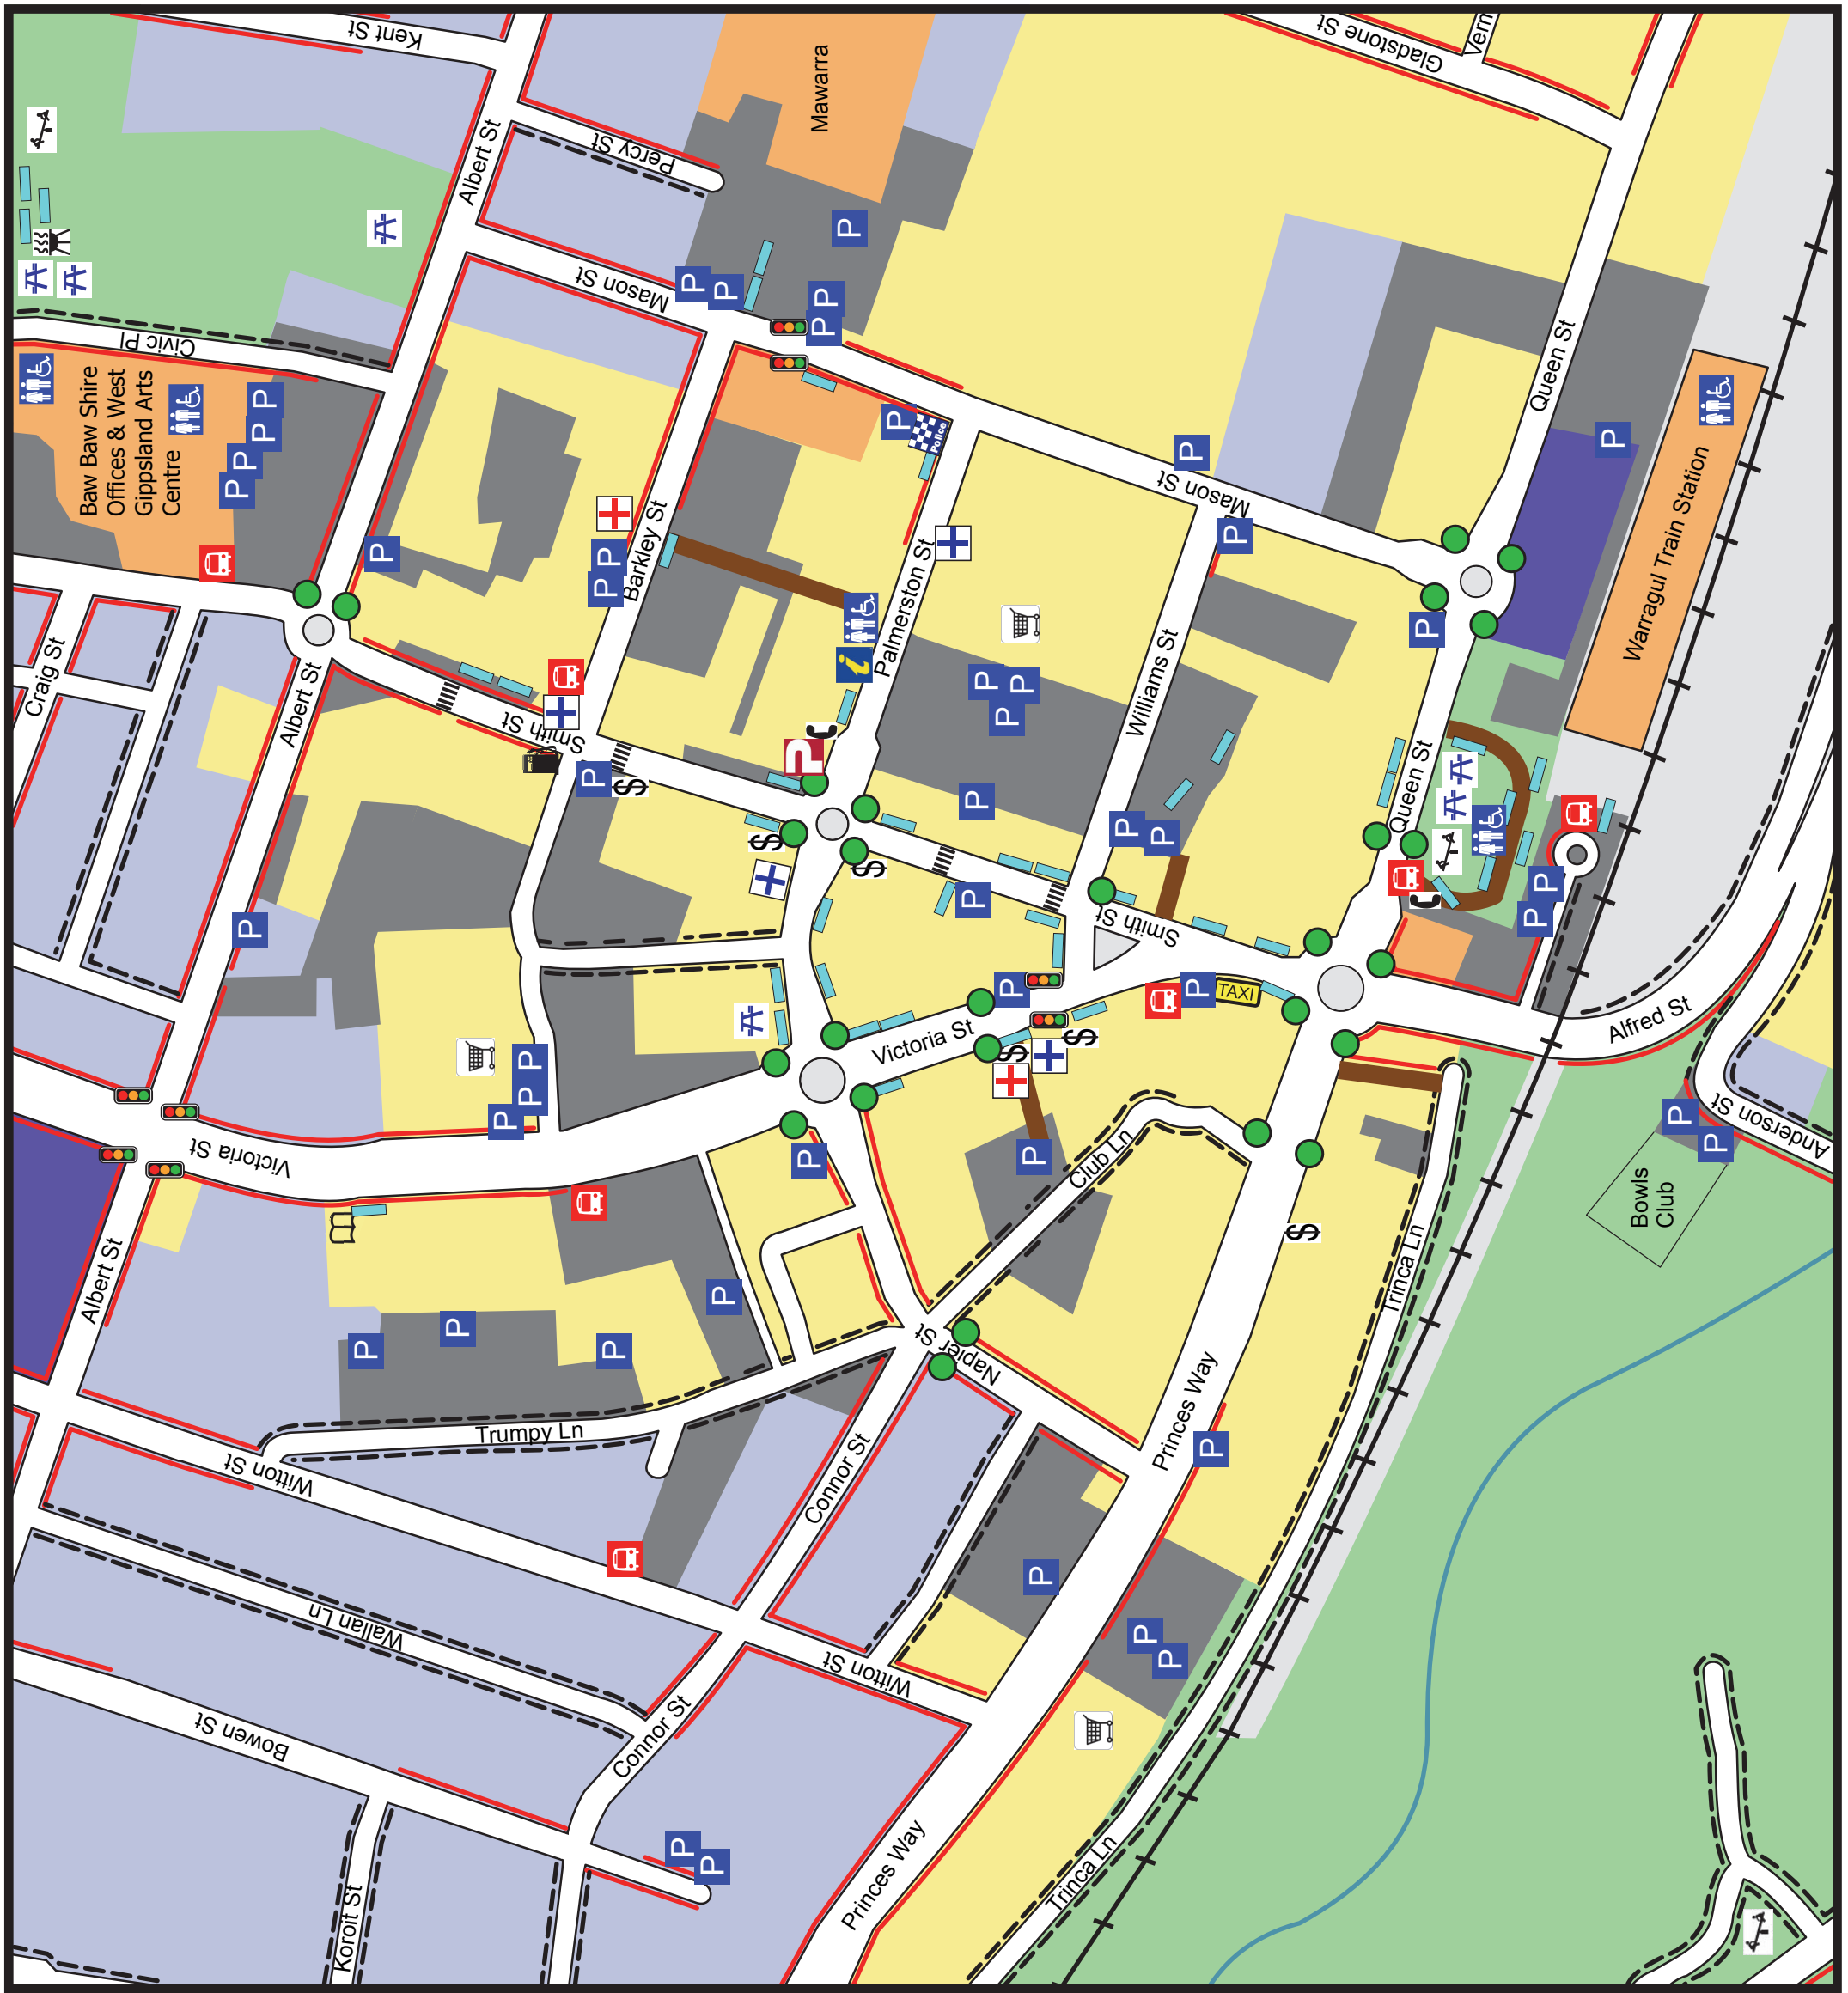

Warragul Mobility Map

- Accessible Crossing Point
- Accessible Parking
- Accessible Toilet
- ATM
- Bus Stop
- BBQ
- Information
- Library
- No Footpath
- Medical Centre
- Pedestrian Crossing
- Pharmacy
- Picnic Table
- Police Station
- Post Office / Box
- Playground
- Seat
- Service Station
- Steep Gradient
- Supermarket
- Telephone
- Taxi
- Traffic Lights
- Walking Track

- Retail
- Community Building
- Residential
- Park
- School
- Carpark

DISCLAIMER: Information correct at time of site mapping. The makers / publishers of this map do not accept responsibility for inaccuracy, omissions, incorrect information or any action taken as a result of this map. Map developed October 2013. Icons indicate accessible elements within the vicinity of this icon.