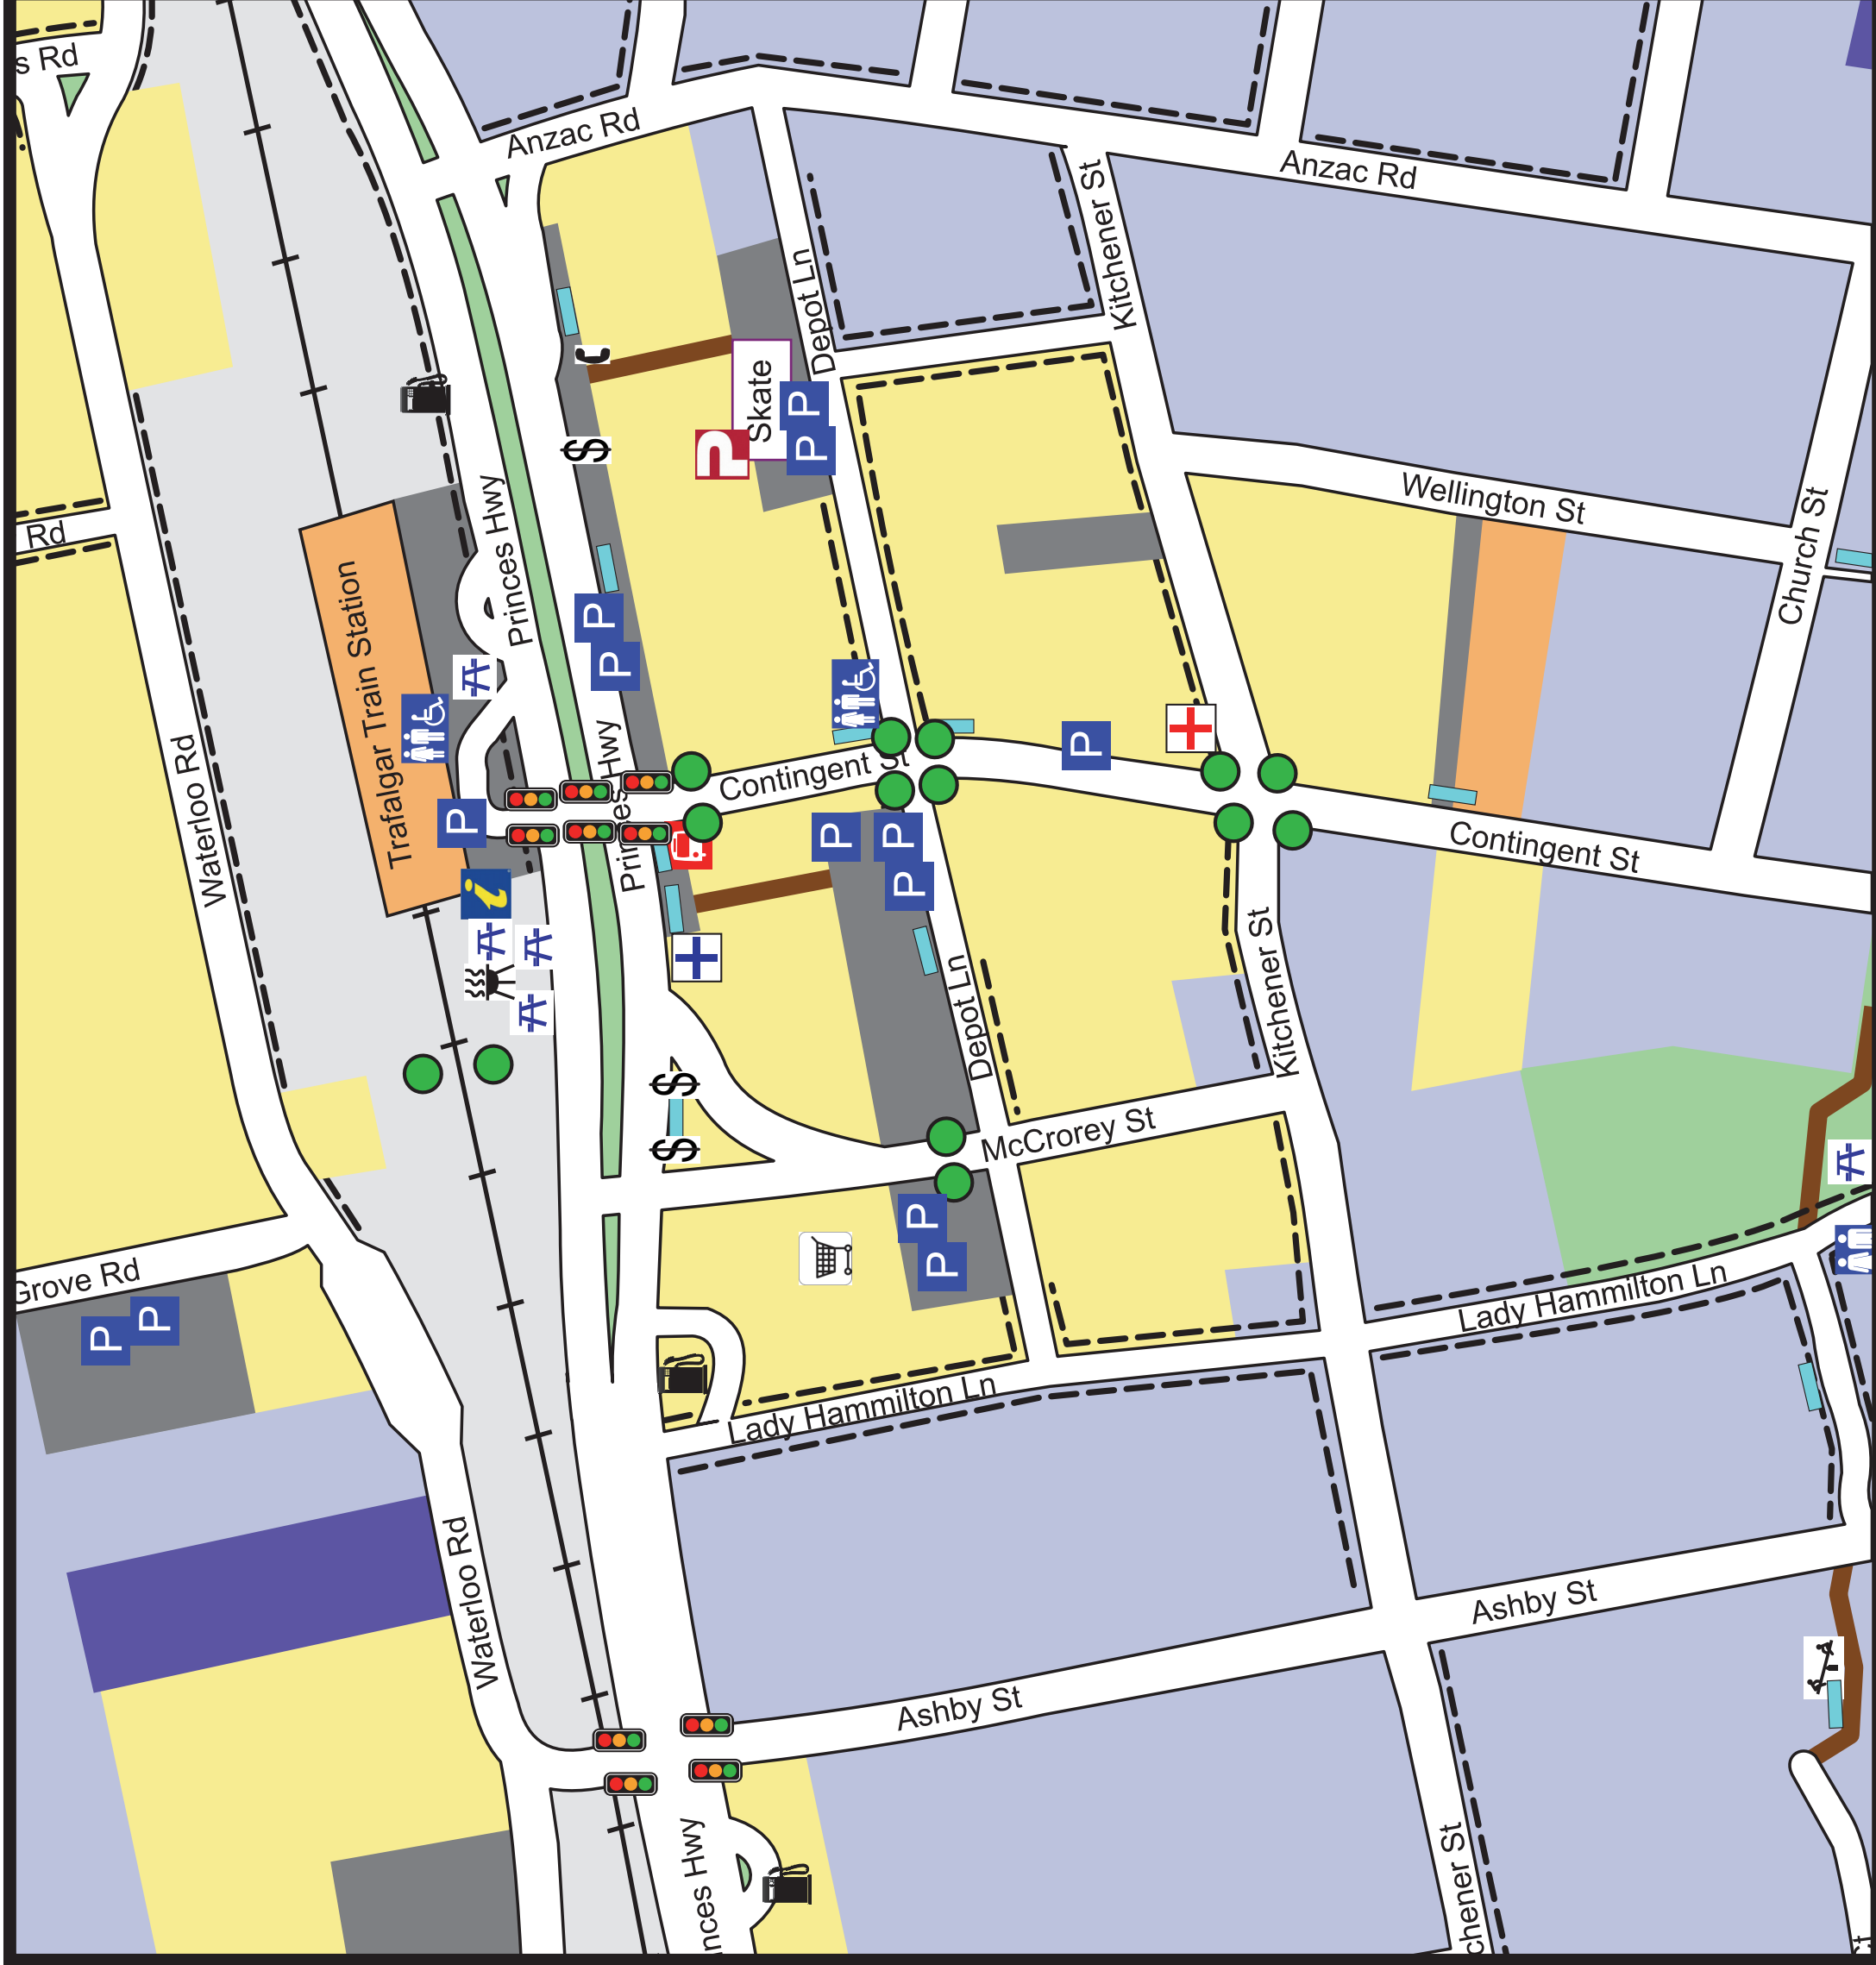

Trafalgar Mobility Map

-  Accessible Crossing Point
-  Accessible Parking
-  Accessible Toilet
-  ATM
-  BBQ
-  Bus Stop
-  Information
-  Male / Female Toilet
-  Medical Centre
-  No Footpath
-  Pharmacy
-  Picnic Table
-  Playground
-  Post Office / Box
-  Seat
-  Service Station
-  Skate Park
-  Supermarket
-  Telephone
-  Traffic Lights
-  Walking Track

-  Retail
-  Community Building
-  Residential
-  Park
-  School
-  Carpark

DISCLAIMER: Information correct at time of site mapping. The makers / publishers of this map do not accept responsibility for inaccuracy, omissions, incorrect information or any action taken as a result of this map. Map developed October 2013. Icons indicate accessible elements within the vicinity of this icon.

Mobility Maps

A range of mobility maps are now available to help you move more freely in and around our towns, regardless of age or physical ability. The maps illustrate the most accessible facilities and pedestrian routes in the central shopping areas of Warragul, Drouin, Trafalgar, Yarragon and Neerim South.

Accessible Parking and Toilet Guides

An information sheet on accessible parking and toilets locations is available.

Accessible Recreation

A Liberty Swing for people with limited mobility is located at the Burke Street Playground in Burke Street, Warragul. The park also features: