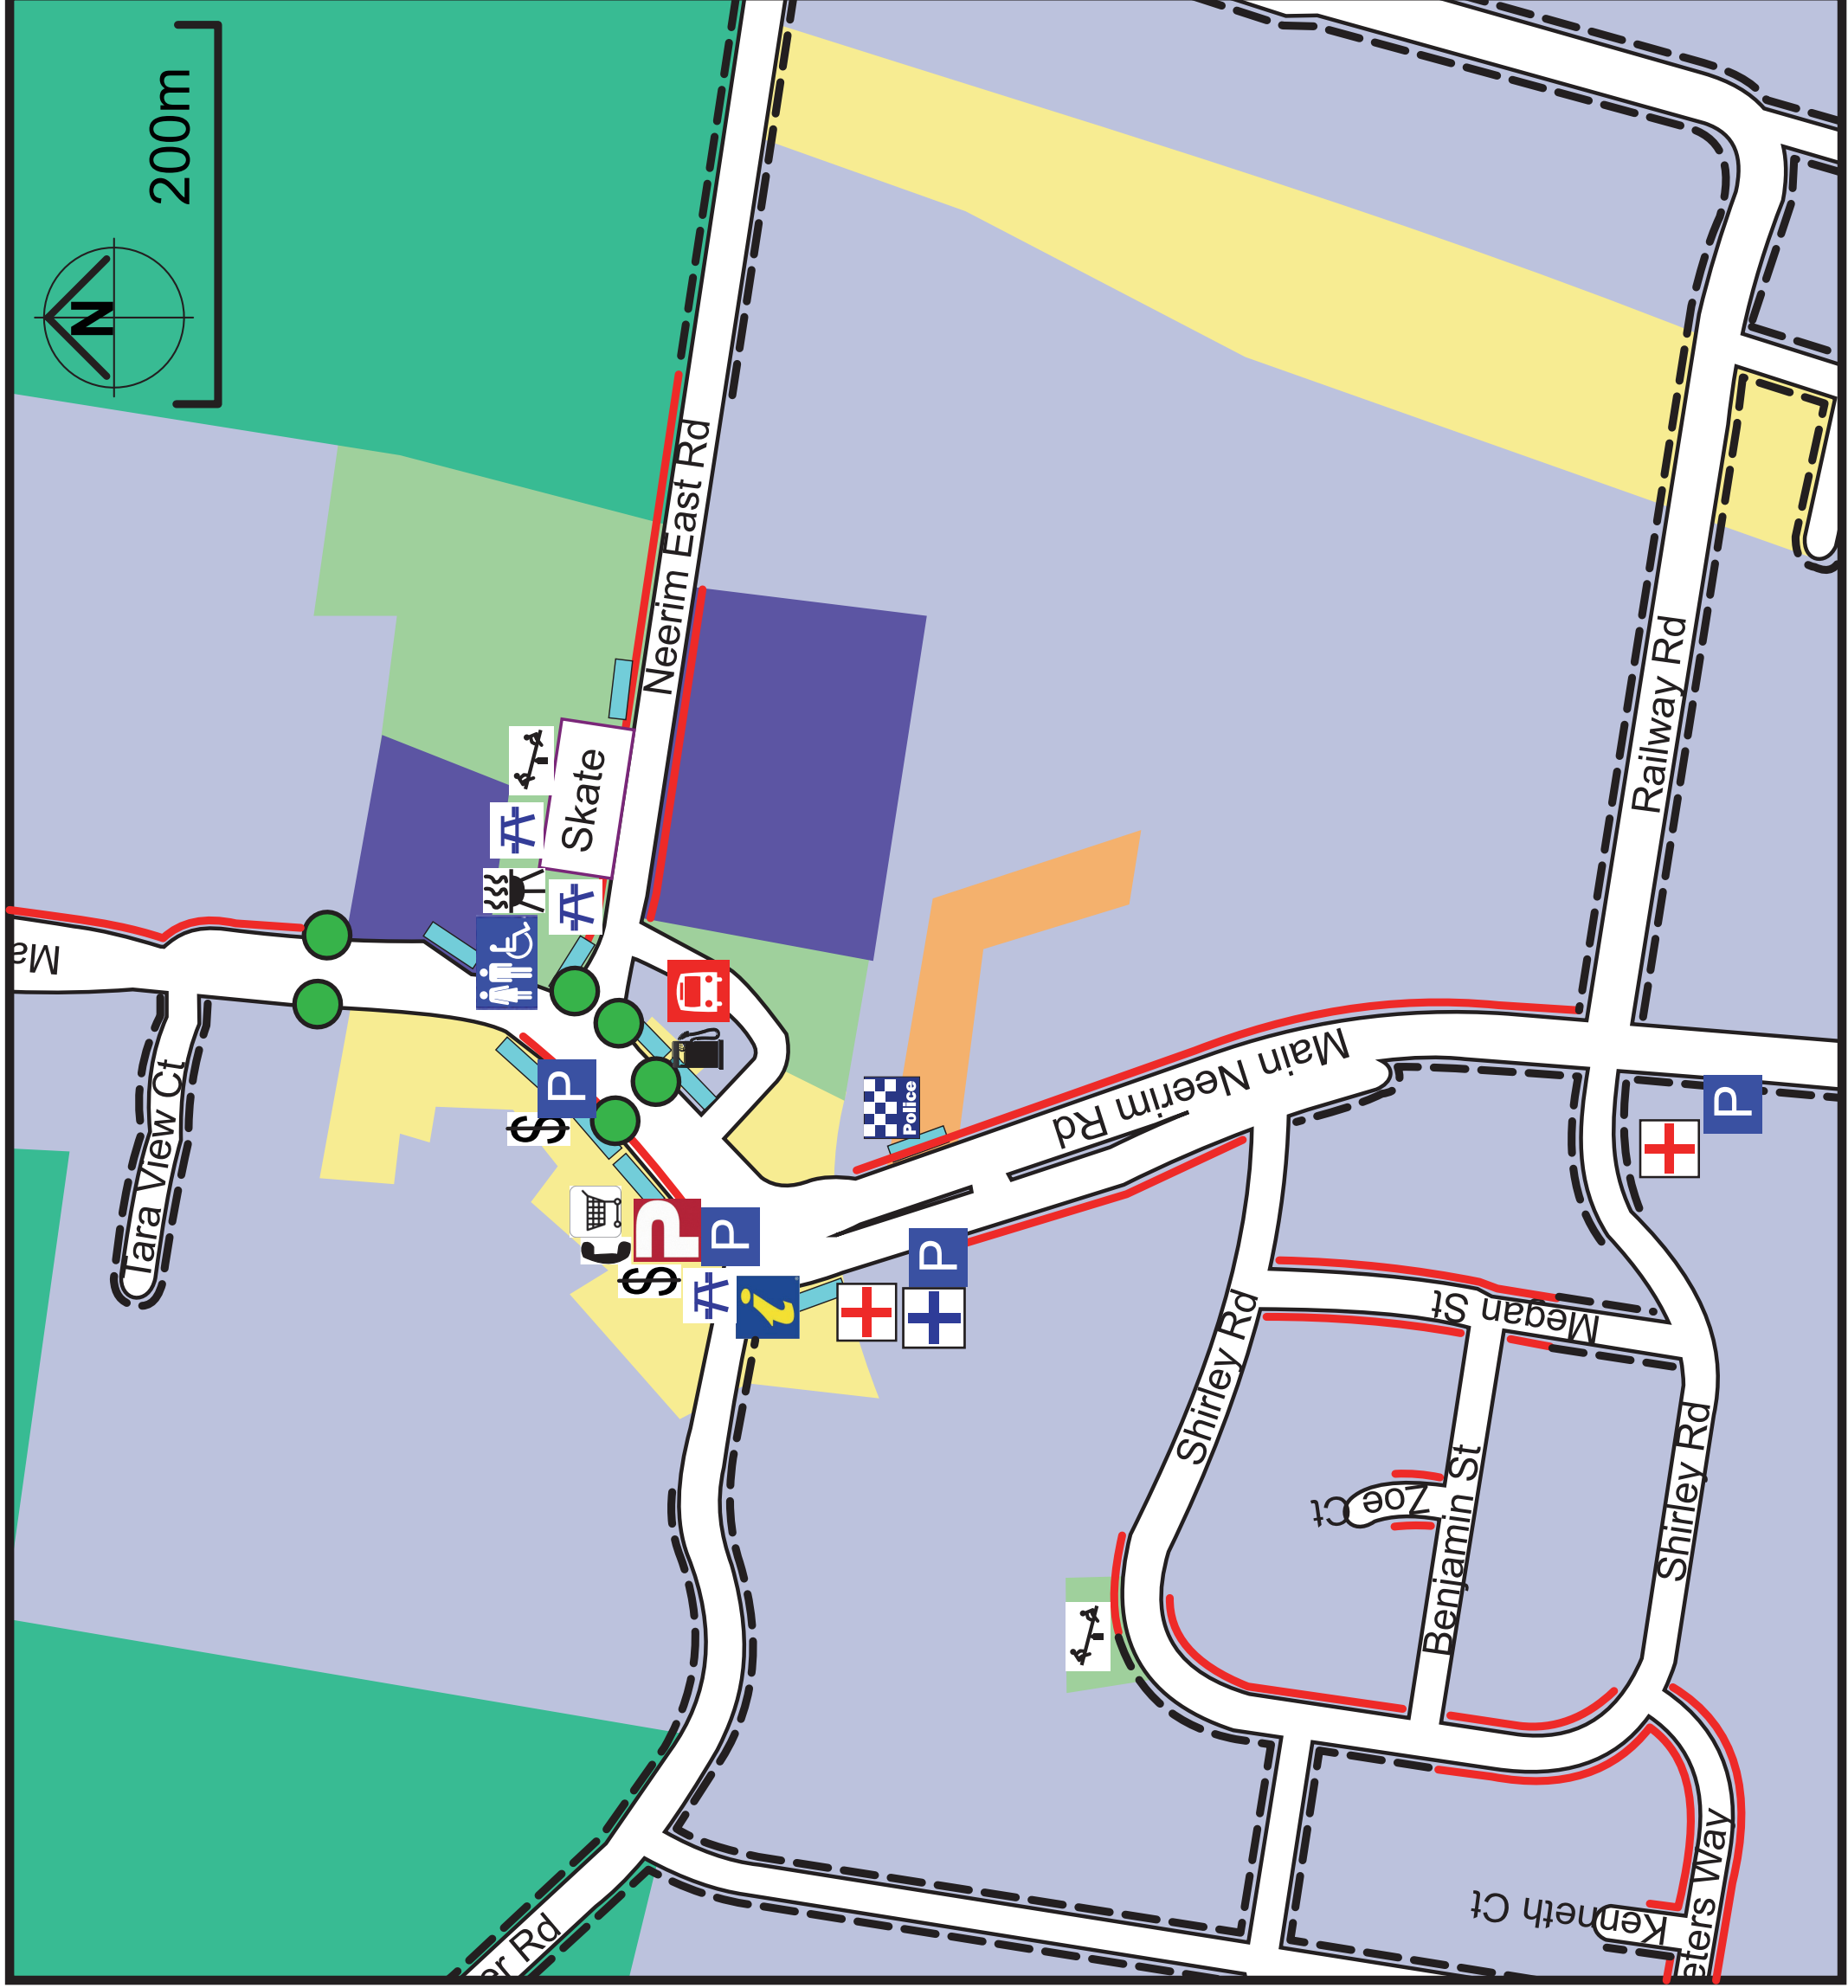

Neerim South Mobility Map

-  Accessible Crossing Point
-  Accessible Parking
-  Accessible Toilet
-  ATM
-  BBQ
-  Bus Stop
-  Information
-  No Footpath
-  Medical Centre
-  Pharmacy
-  Picnic Table
-  Playground
-  Police Station
-  Post Office / Box
-  Seat
-  Service Station
-  Skate Park
-  Steep Gradient
-  Supermarket
-  Telephone

-  Retail
-  Community Building
-  Residential
-  Farming
-  Park
-  School

DISCLAIMER: Information correct at time of site mapping. The makers / publishers of this map do not accept responsibility for inaccuracy, omissions, incorrect information or any action taken as a result of this map. Map developed October 2013. Icons indicate accessible elements within the vicinity of this icon.

Mobility Maps

A range of mobility maps are now available to help you move more freely in and around our towns, regardless of age or physical ability. The maps illustrate the most accessible facilities and pedestrian routes in the central shopping areas of Warragul, Drouin, Trafalgar, Yarragon and Neerim South.

Accessible Parking and Toilet Guides

An information sheet on accessible parking and toilets locations is available.

Accessible Recreation

A Liberty Swing for people with limited mobility is located at the Burke Street Playground in Burke Street, Warragul. The park also features: