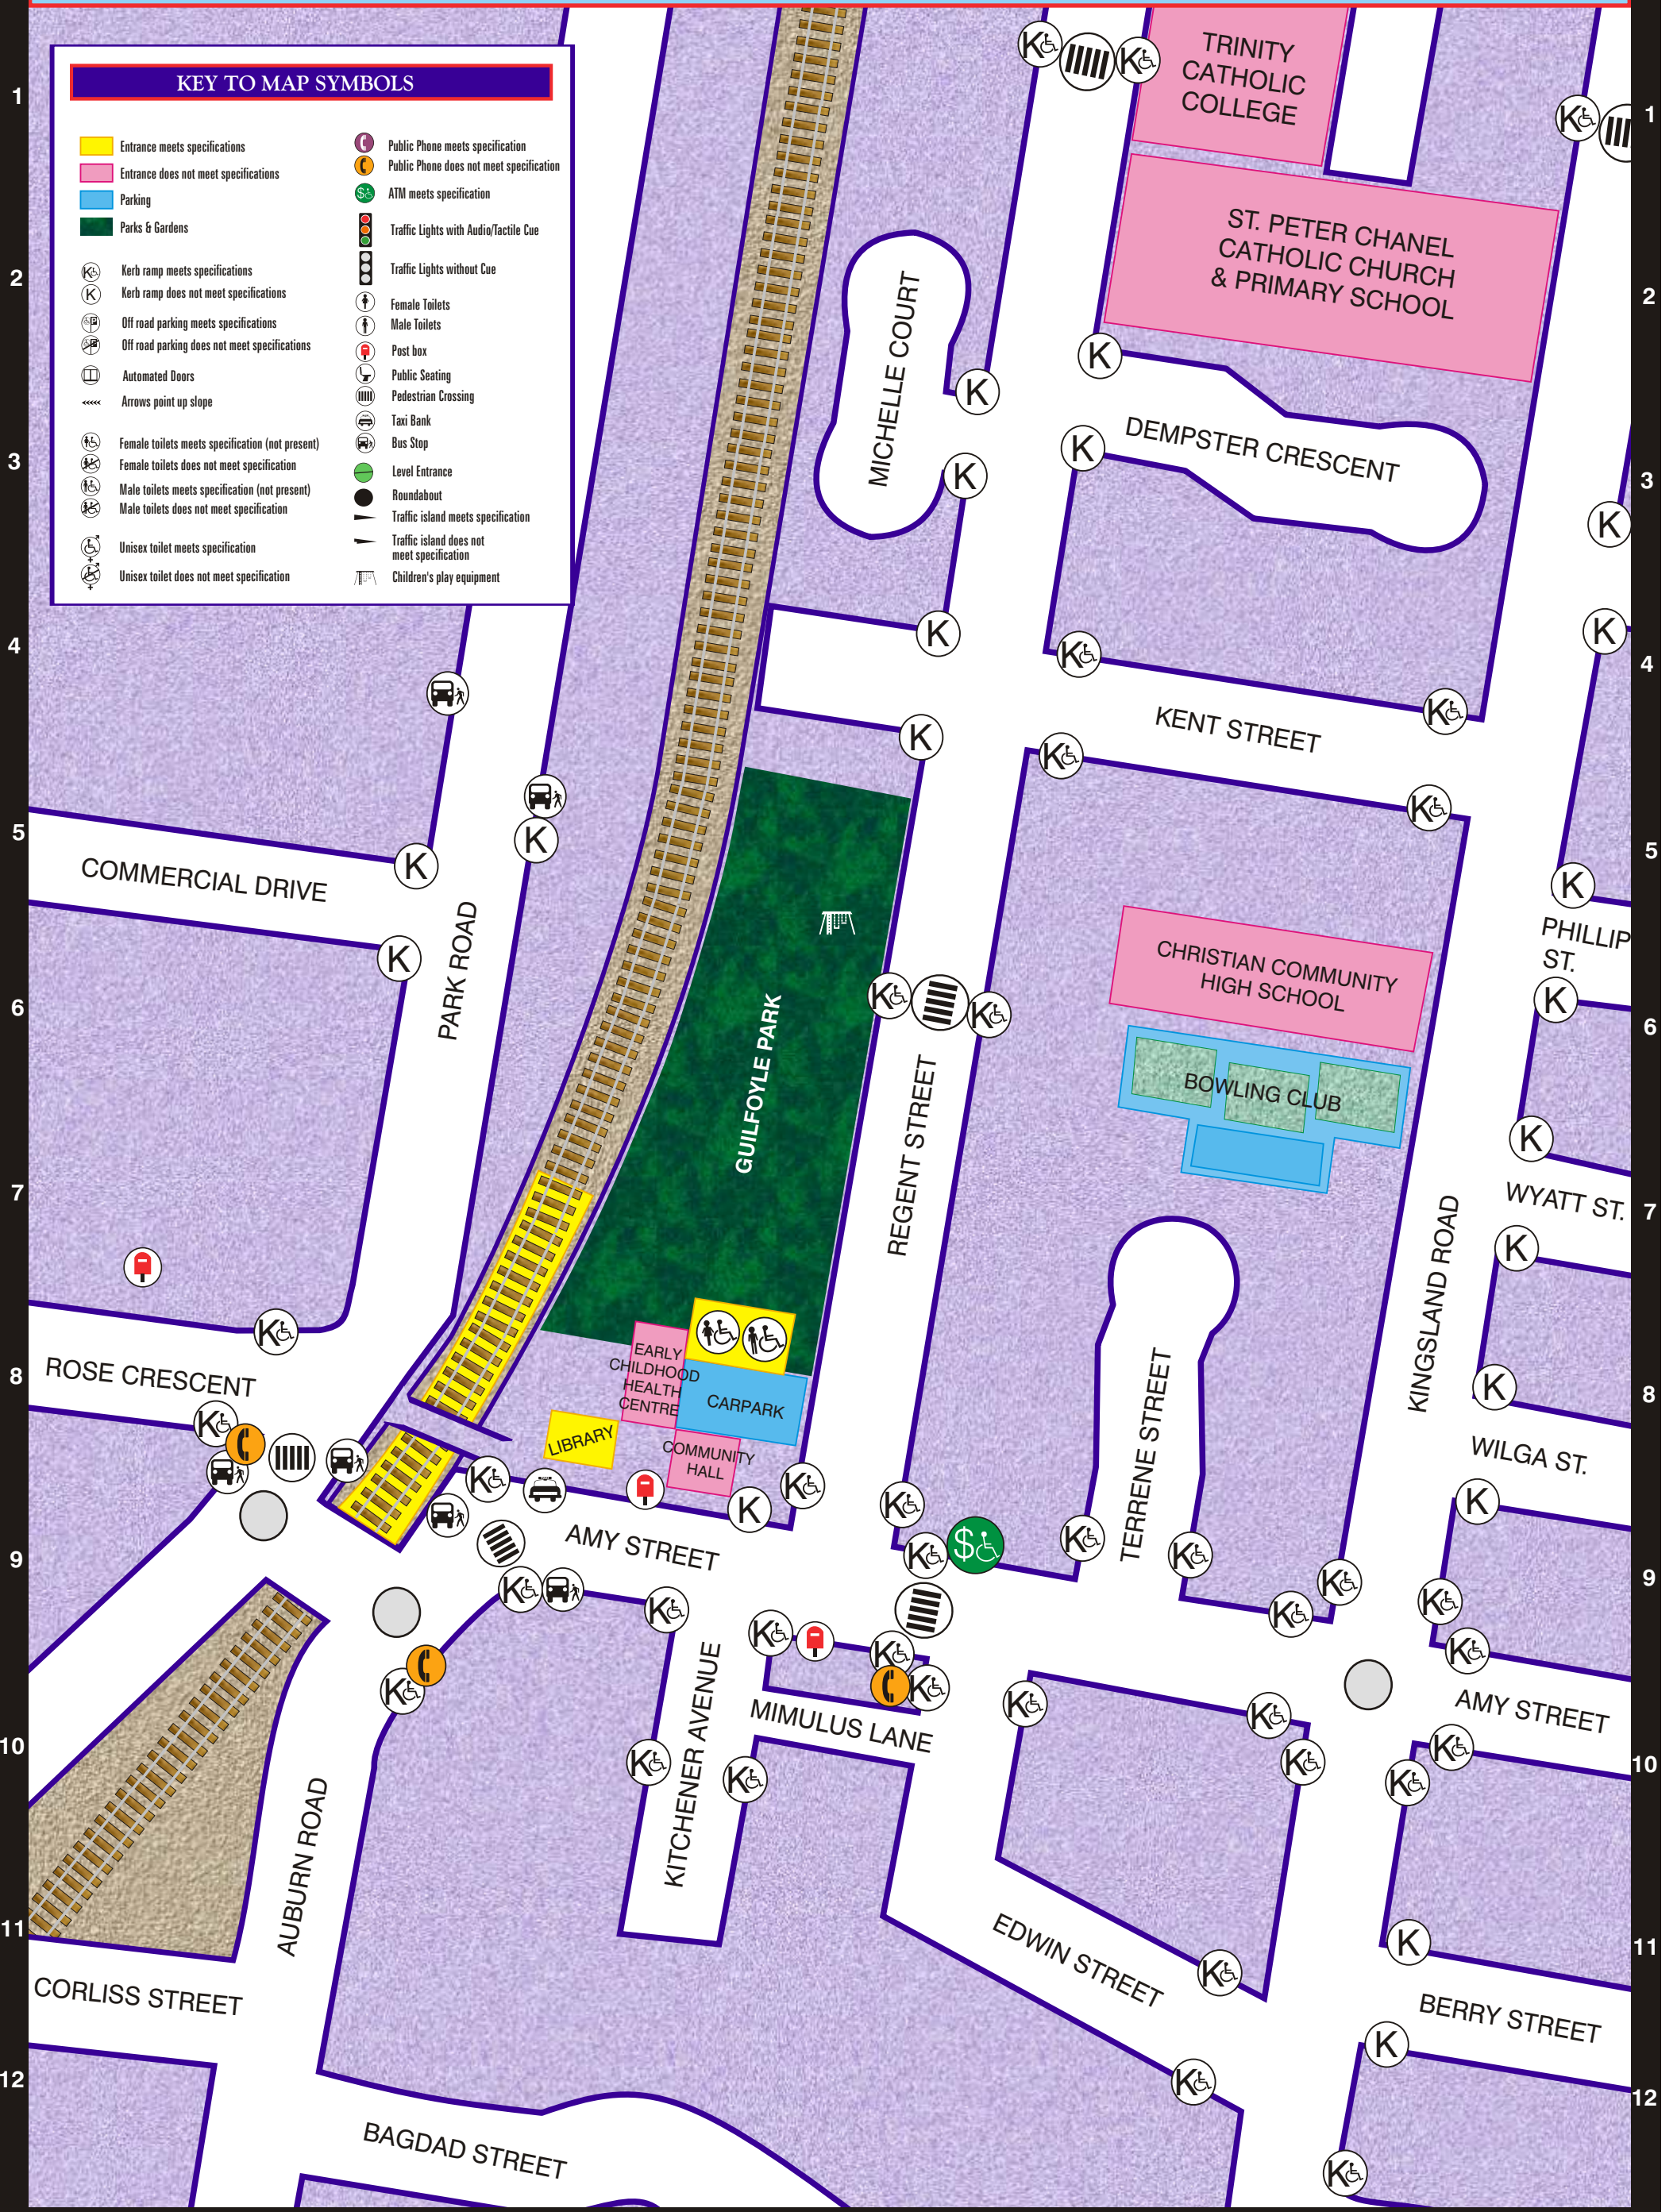

REGENTS PARK MOBILITY MAP

KEY TO MAP SYMBOLS

- | | | | |
|--|--|--|--|
| | Entrance meets specifications | | Public Phone meets specification |
| | Entrance does not meet specifications | | Public Phone does not meet specification |
| | Parking | | ATM meets specification |
| | Parks & Gardens | | Traffic Lights with Audio/Tactile Cue |
| | Kerb ramp meets specifications | | Traffic Lights without Cue |
| | Kerb ramp does not meet specifications | | Female Toilets |
| | Off road parking meets specifications | | Male Toilets |
| | Off road parking does not meet specifications | | Post box |
| | Automated Doors | | Public Seating |
| | Arrows point up slope | | Pedestrian Crossing |
| | Female toilets meets specification (not present) | | Taxi Bank |
| | Female toilets does not meet specification | | Bus Stop |
| | Male toilets meets specification (not present) | | Level Entrance |
| | Male toilets does not meet specification | | Roundabout |
| | Unisex toilet meets specification | | Traffic island meets specification |
| | Unisex toilet does not meet specification | | Traffic island does not meet specification |
| | | | Children's play equipment |