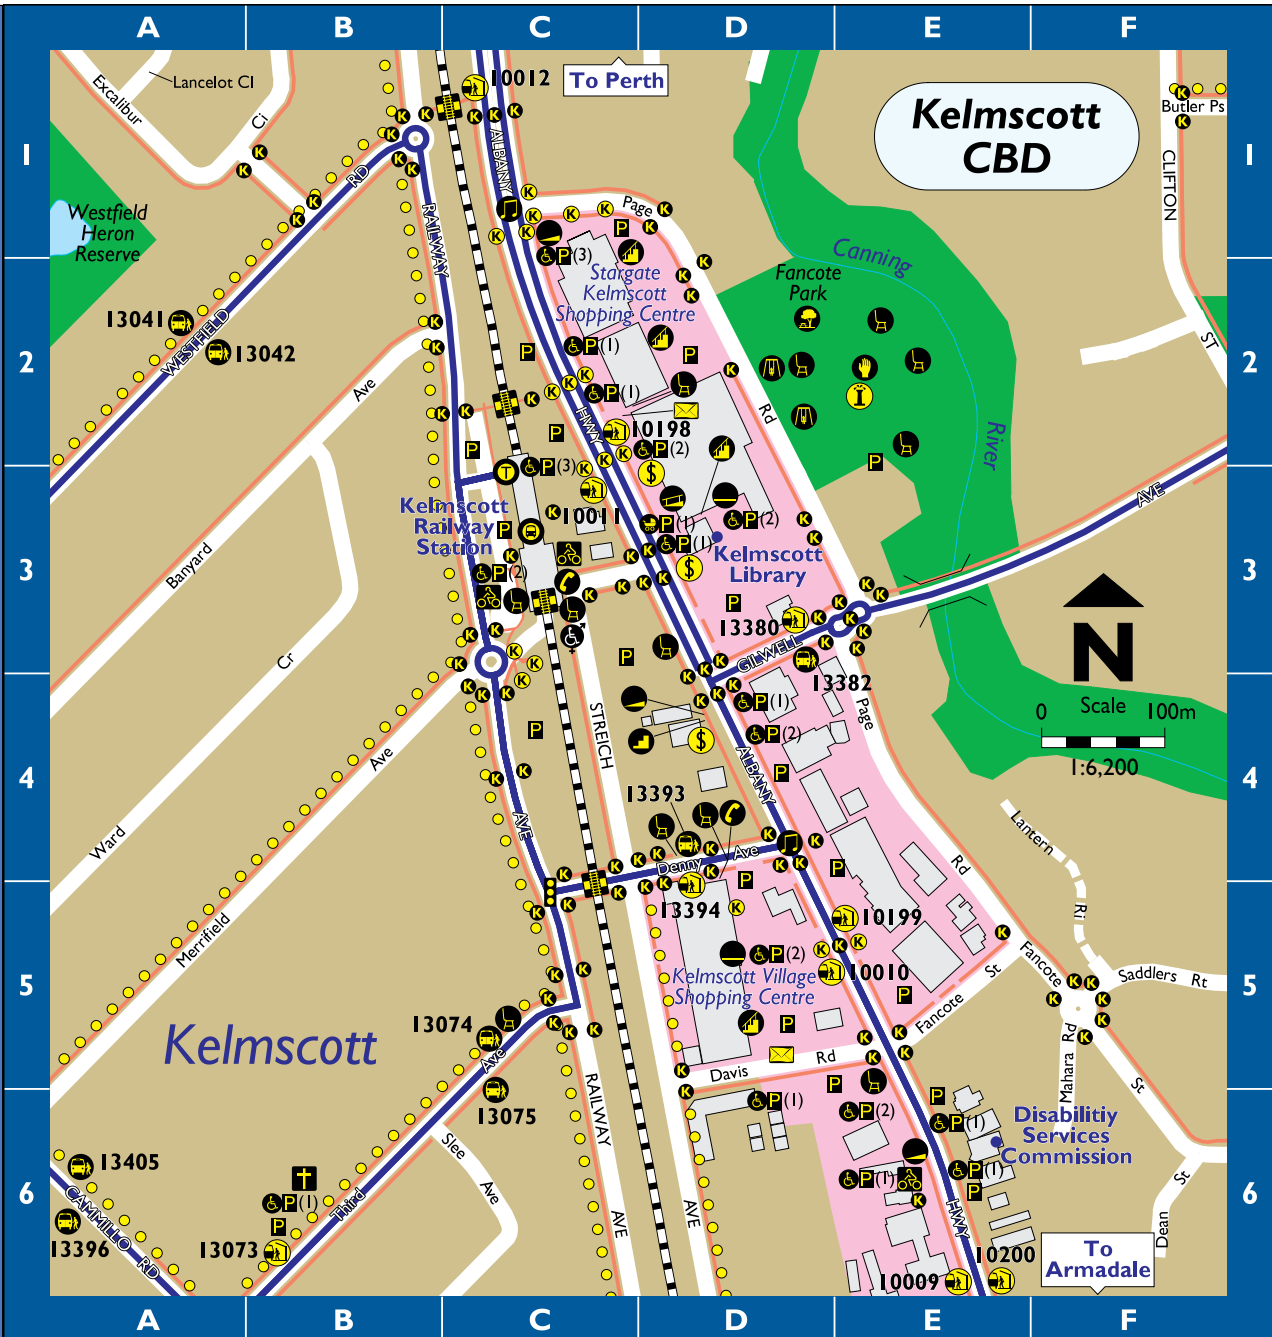

Kelmscott CBD

City of Armadale
Access and Mobility Map

Government of Western Australia
Department of Transport

LEGEND

Access

- ATM - May Not Be Tactile / Wheelchair Accessible
- ATM - Tactile and Wheelchair Accessible
- Audible & Tactile Pedestrian Crossing / Traffic Lights
- Bus Shelter - May Not Be Tactile / Wheelchair Accessible
- Bus Shelter - Tactile Surface / Wheelchair Accessible
- Crossing / Gate Accessible
- Disability Liaison Officer
- Drinking Fountain / Drinking Fountain - Fully Accessible
- Kerb Ramp - May NOT be Tactile Surface
- Kerb Ramp - Tactile Surface
- Level Entrance
- Parking
- (4) Parking - ACROD and Number of Bays
- (4) Parking - Pram & Number of Bays
- (4) Parking - Senior & Number of Bays
- Ramp / Ramp with Handrail
- Steps / Steps with Railing
- Tactile Exhibits and Displays
- Taxi Rank
- Toilet - Male / Female
- Toilet Unisex
- Toilet - Unisex Designated Wheelchair Accessible
- >>>> Very Steep Gradient (Indicates Uphill)

Community Facilities

- Ambulance
- Bike Parking
- Bridge
- Cinema
- Fire Station
- Park
- Playground
- Police
- Post Box
- Post Office
- Proposed Youth Activity Area
- Public Seating - May NOT be Accessible
- Public Telephone
- Religious Institution
- Traffic Light
- Underpass Entry

Transport and Other

- Accessible Bus Routes
- Aquatic Centre
- Building Outline
- Bus Route Direction Arrow
- Bus Route Terminus
- Bus Station
- Bus Stop
- 1256 Bus Stop - 5 Digit Number
- Bus Transfer
- Creek or Drain
- Footpath
- Park
- Railway Crossing
- Railway - Freight
- Railway - Passenger
- Road
- Road - Proposed
- Shared Path
- Shopping Centre
- Train Station