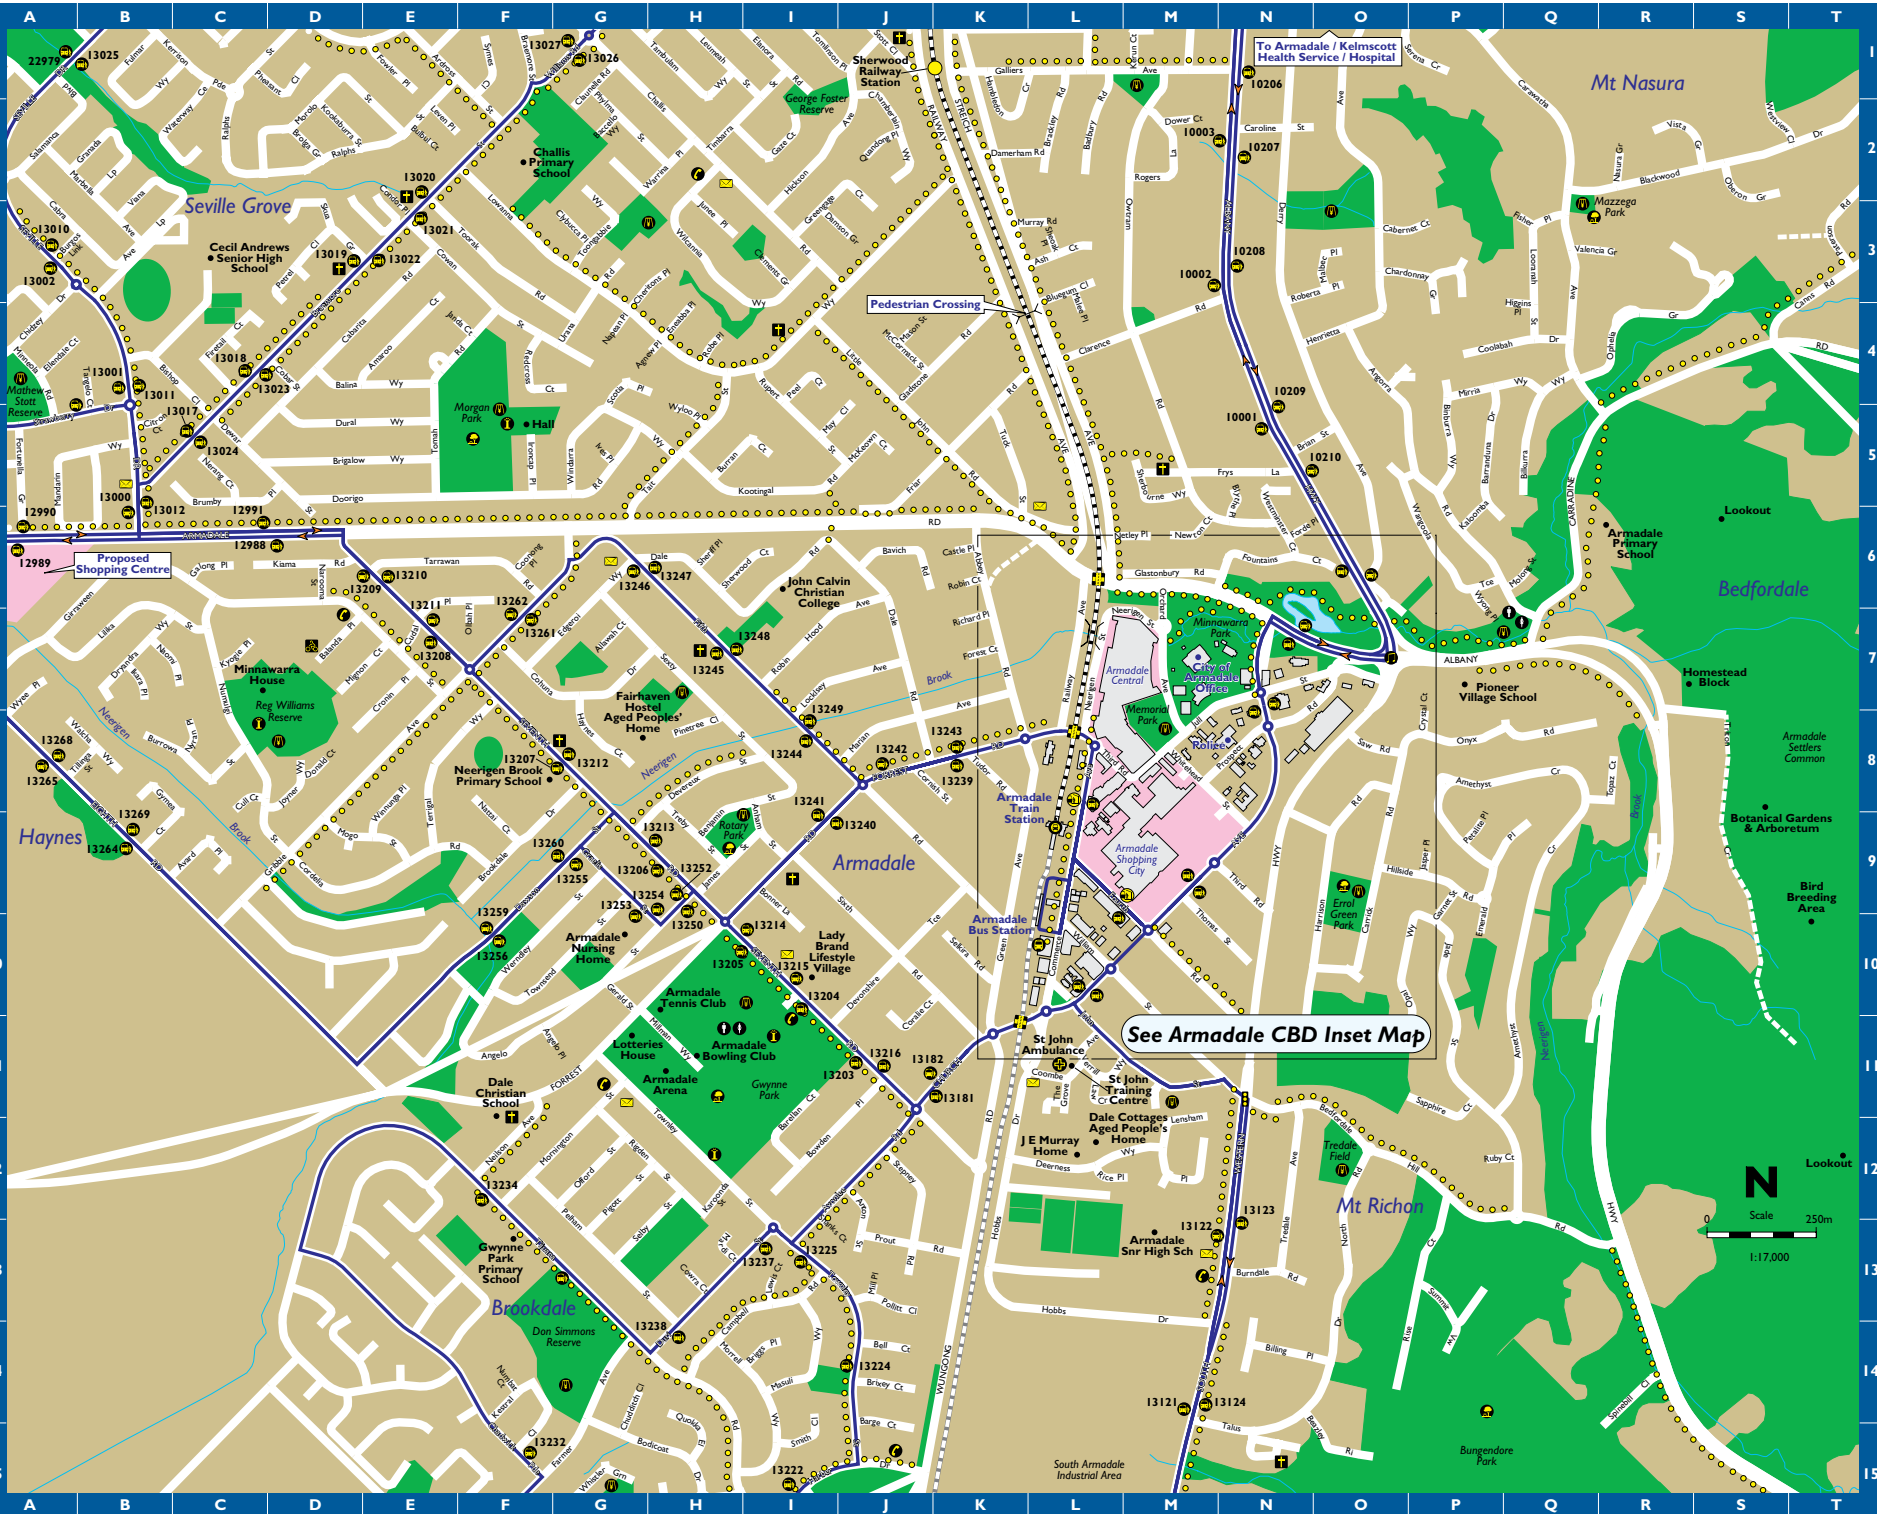

# City of Armadale Access and Mobility Map

CITY OF ARMADALE  
Government of Western Australia  
Department of Transport

## LEGEND

### Transport and Other

- Accessible Bus Routes
- Aquatic Centre
- Building Outline
- Bus Route Direction Arrow
- Bus Route Terminus
- Bus Station
- Bus Stop
- Bus Stop - 5 Digit Number
- Bus Transfer
- Creek or Drain
- Footpath
- Park
- Railway Crossing
- Railway - Freight
- Railway - Passenger
- Road
- Road - Proposed
- Shared Path
- Shopping Centre
- Train Station