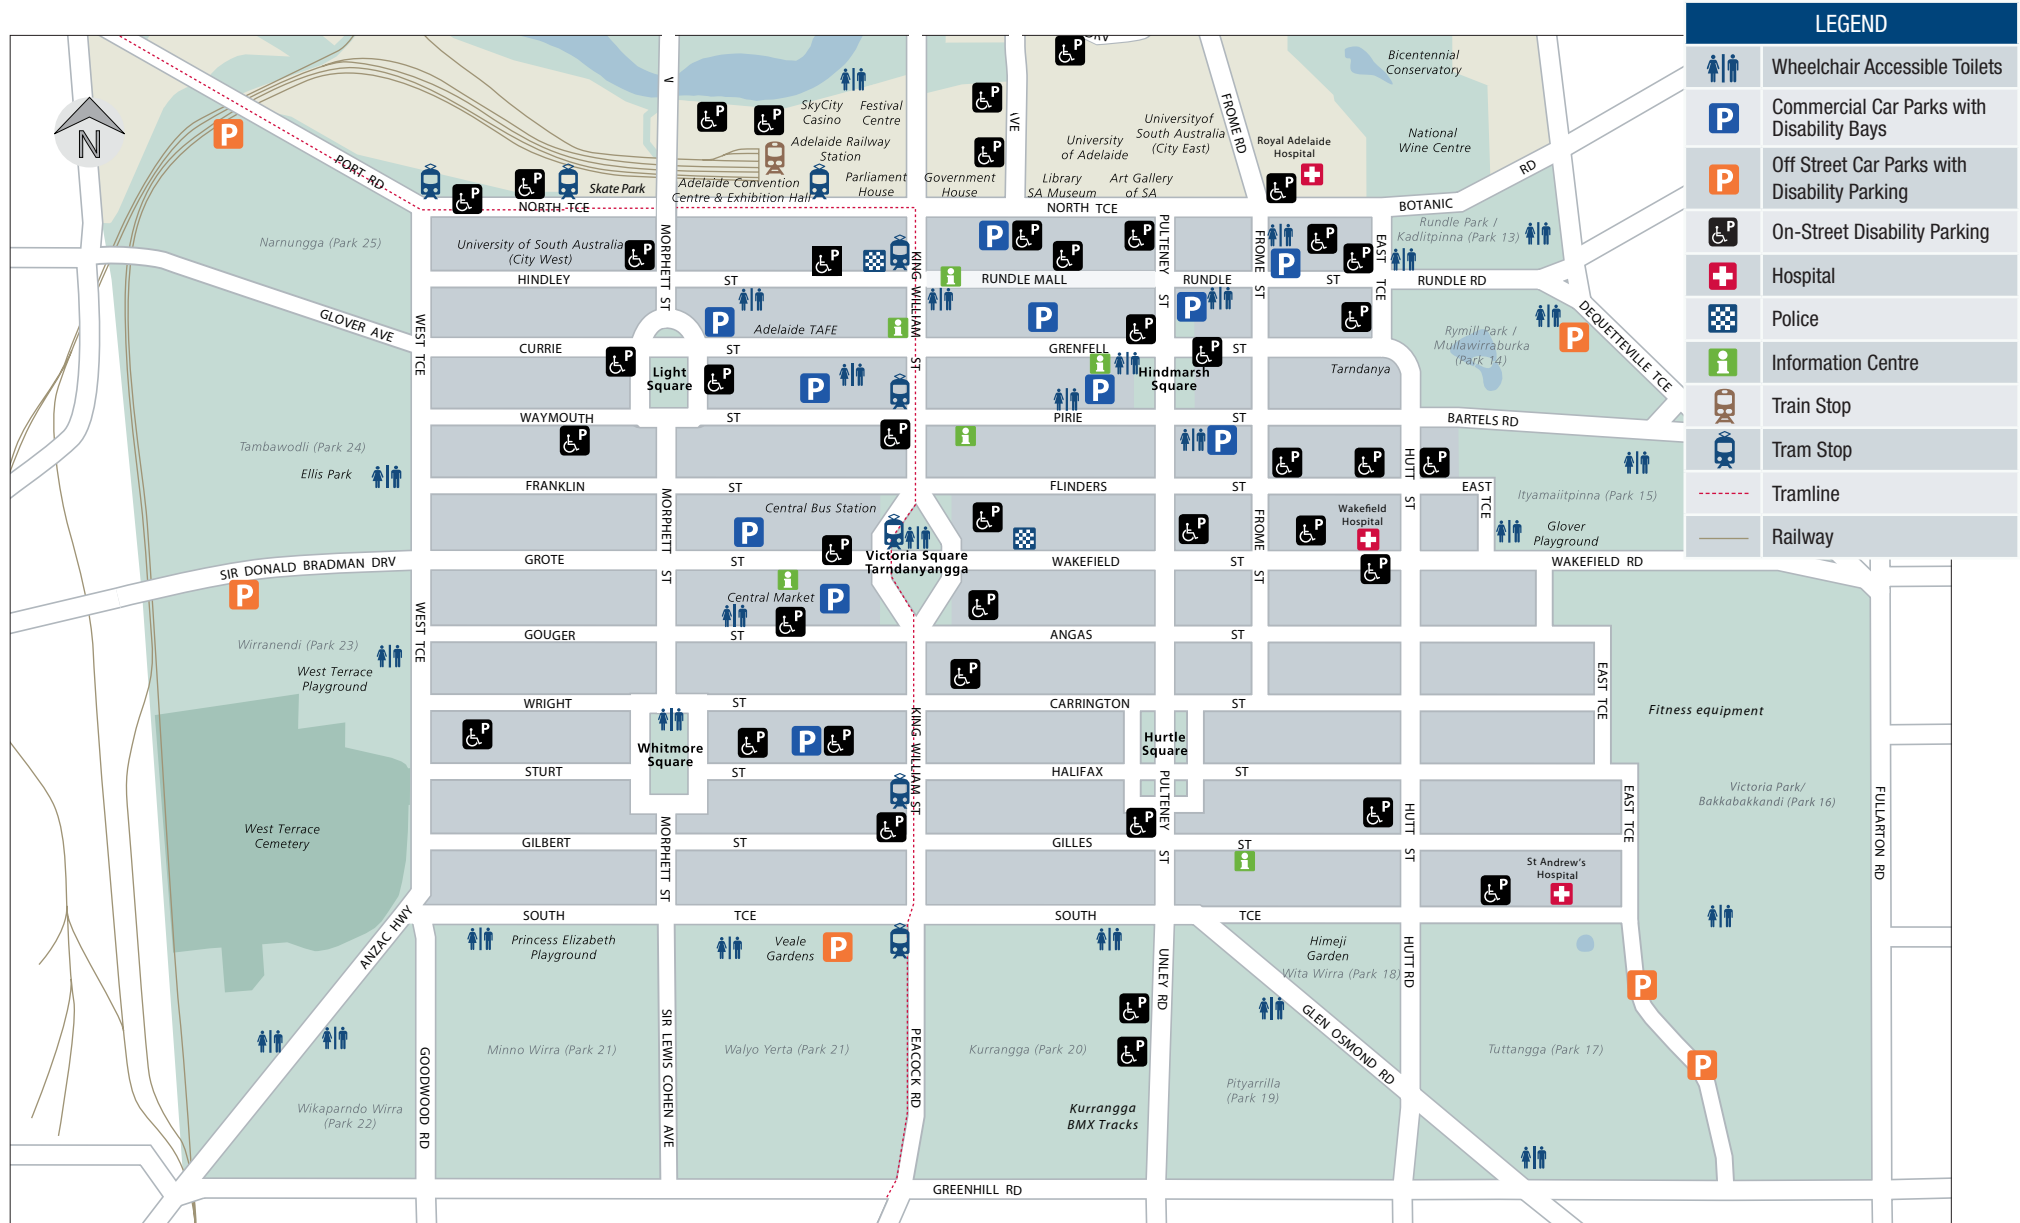

7. MAPS

Map 1. North Adelaide

Suggestions, changes and corrections to improve this publication are welcome. Please contact Adelaide City Council on (08) 8203 7203 or city@adelaidecitycouncil.com. Adelaide City Council makes every effort to ensure the accuracy of the information shown on this map. However, we make no warranty or representation, express or implied, as to the use, accuracy, or interpretation of this data.

Map 2. City

Suggestions, changes and corrections to improve this publication are welcome. Please contact Adelaide City Council on (08) 8203 7203 or city@adelaidecitycouncil.com. Adelaide City Council makes every effort to ensure the accuracy of the information shown on this map. However, we make no warranty or representation, express or implied, as to the use, accuracy, or interpretation of this data.